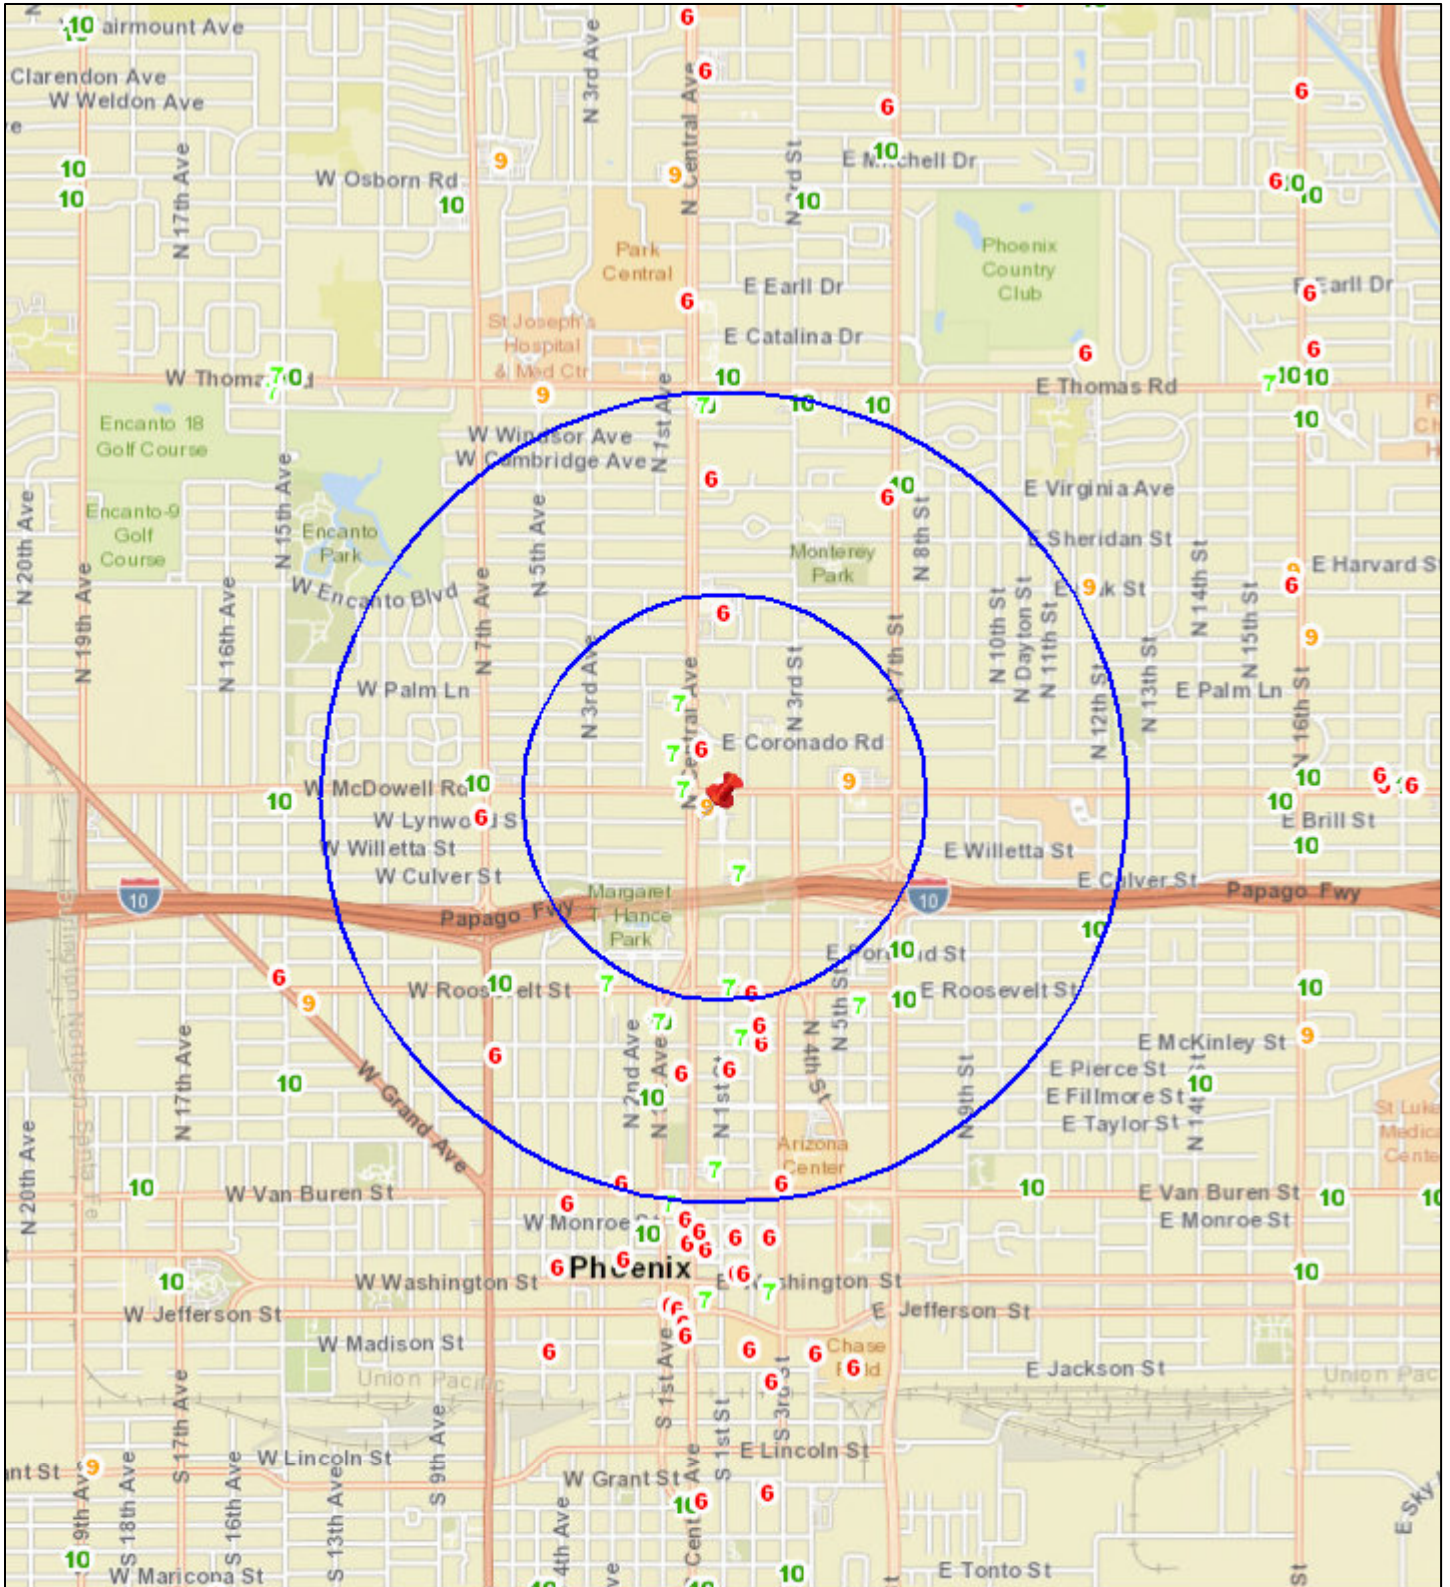

Liquor License Map: BASILIC VIETNAMESE KITCHEN

101 E MCDOWELL RD

Date: 4/24/2019