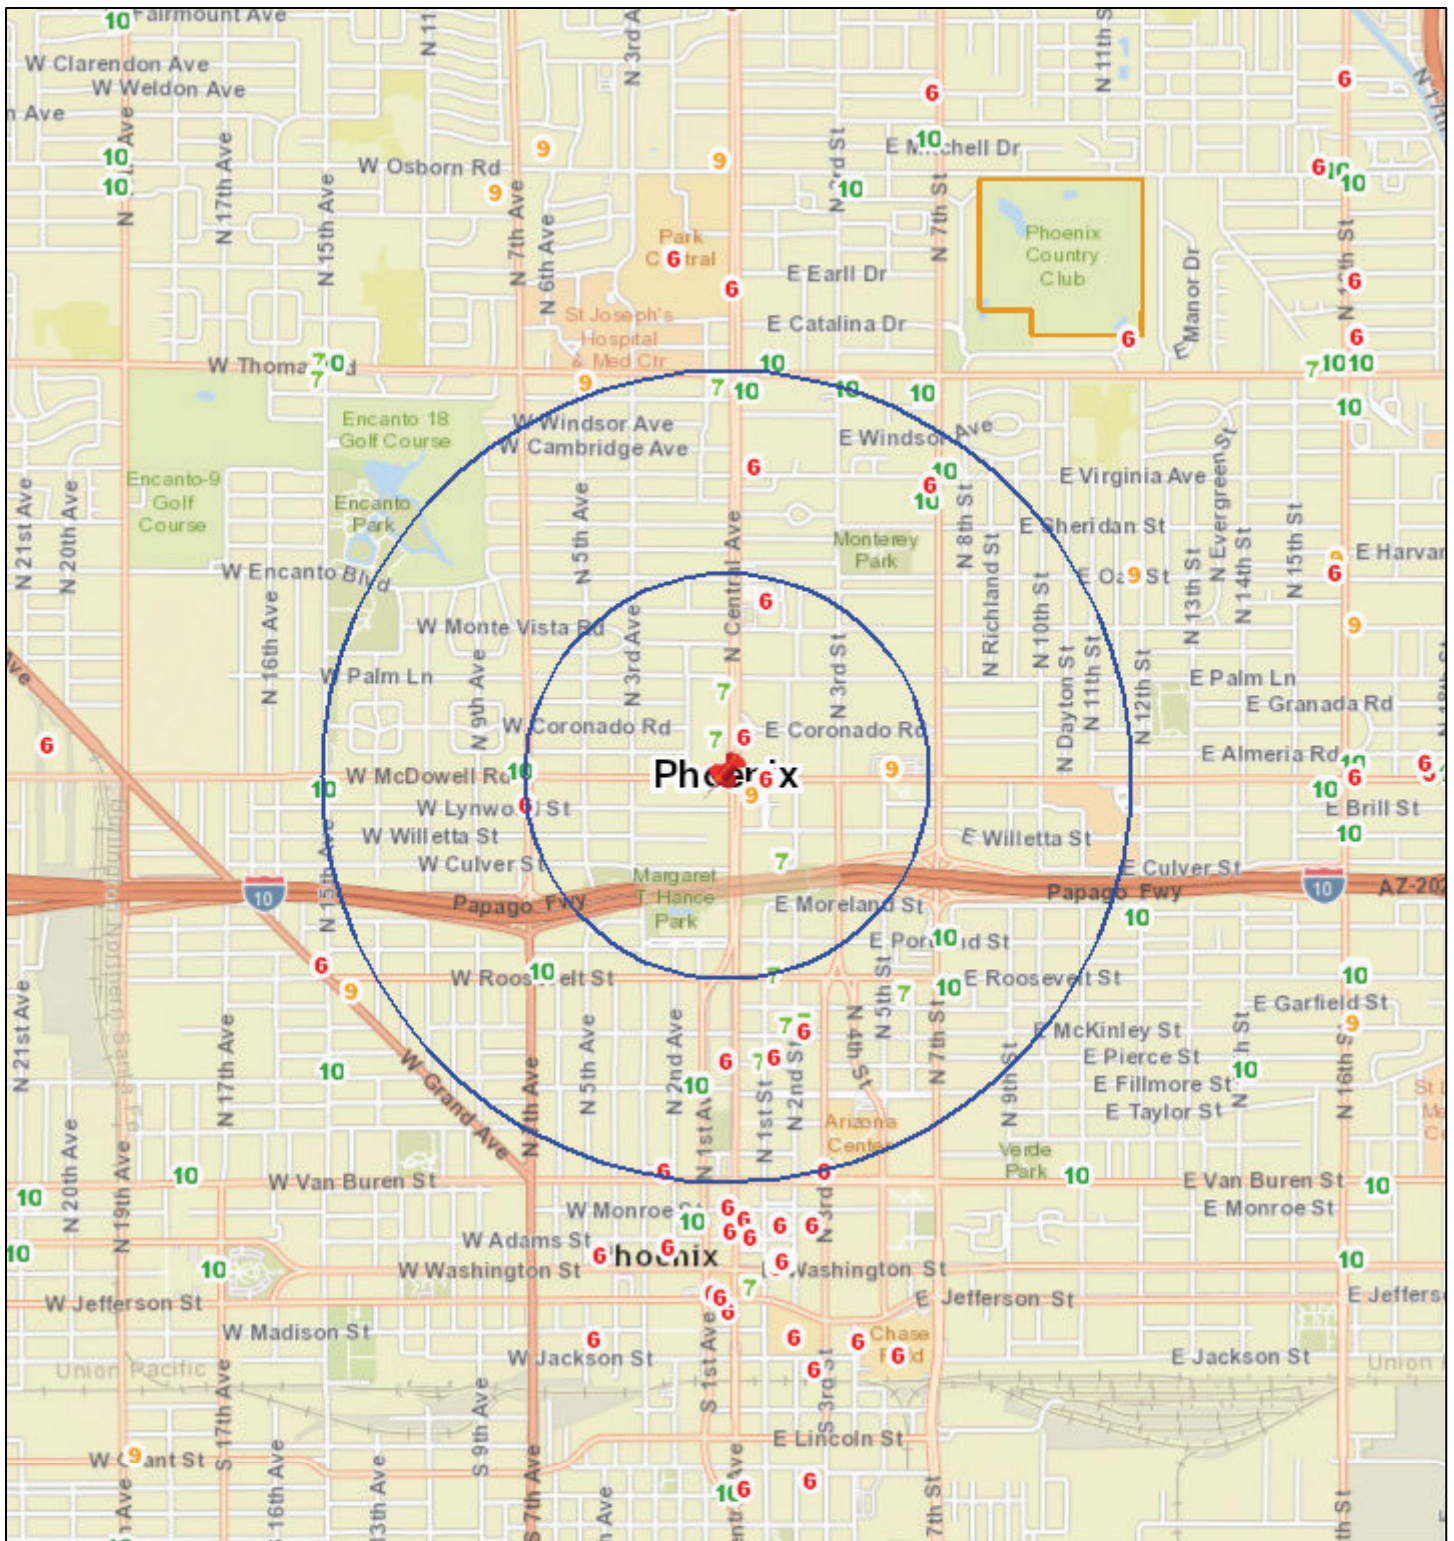

Liquor License Map: Press Coffee Food & Wine

June 15, 2017

1:36,112

mapservices@phoenix.gov
Sources: Esri, HERE, DeLorme, USGS, Intermap, INCREMENT P, NRCan, Esri Japan, METI, Esri China (Hong Kong), Esri Korea, Esri (Thailand), MapmyIndia, NGCC, © OpenStreetMap contributors, and the GIS User Community