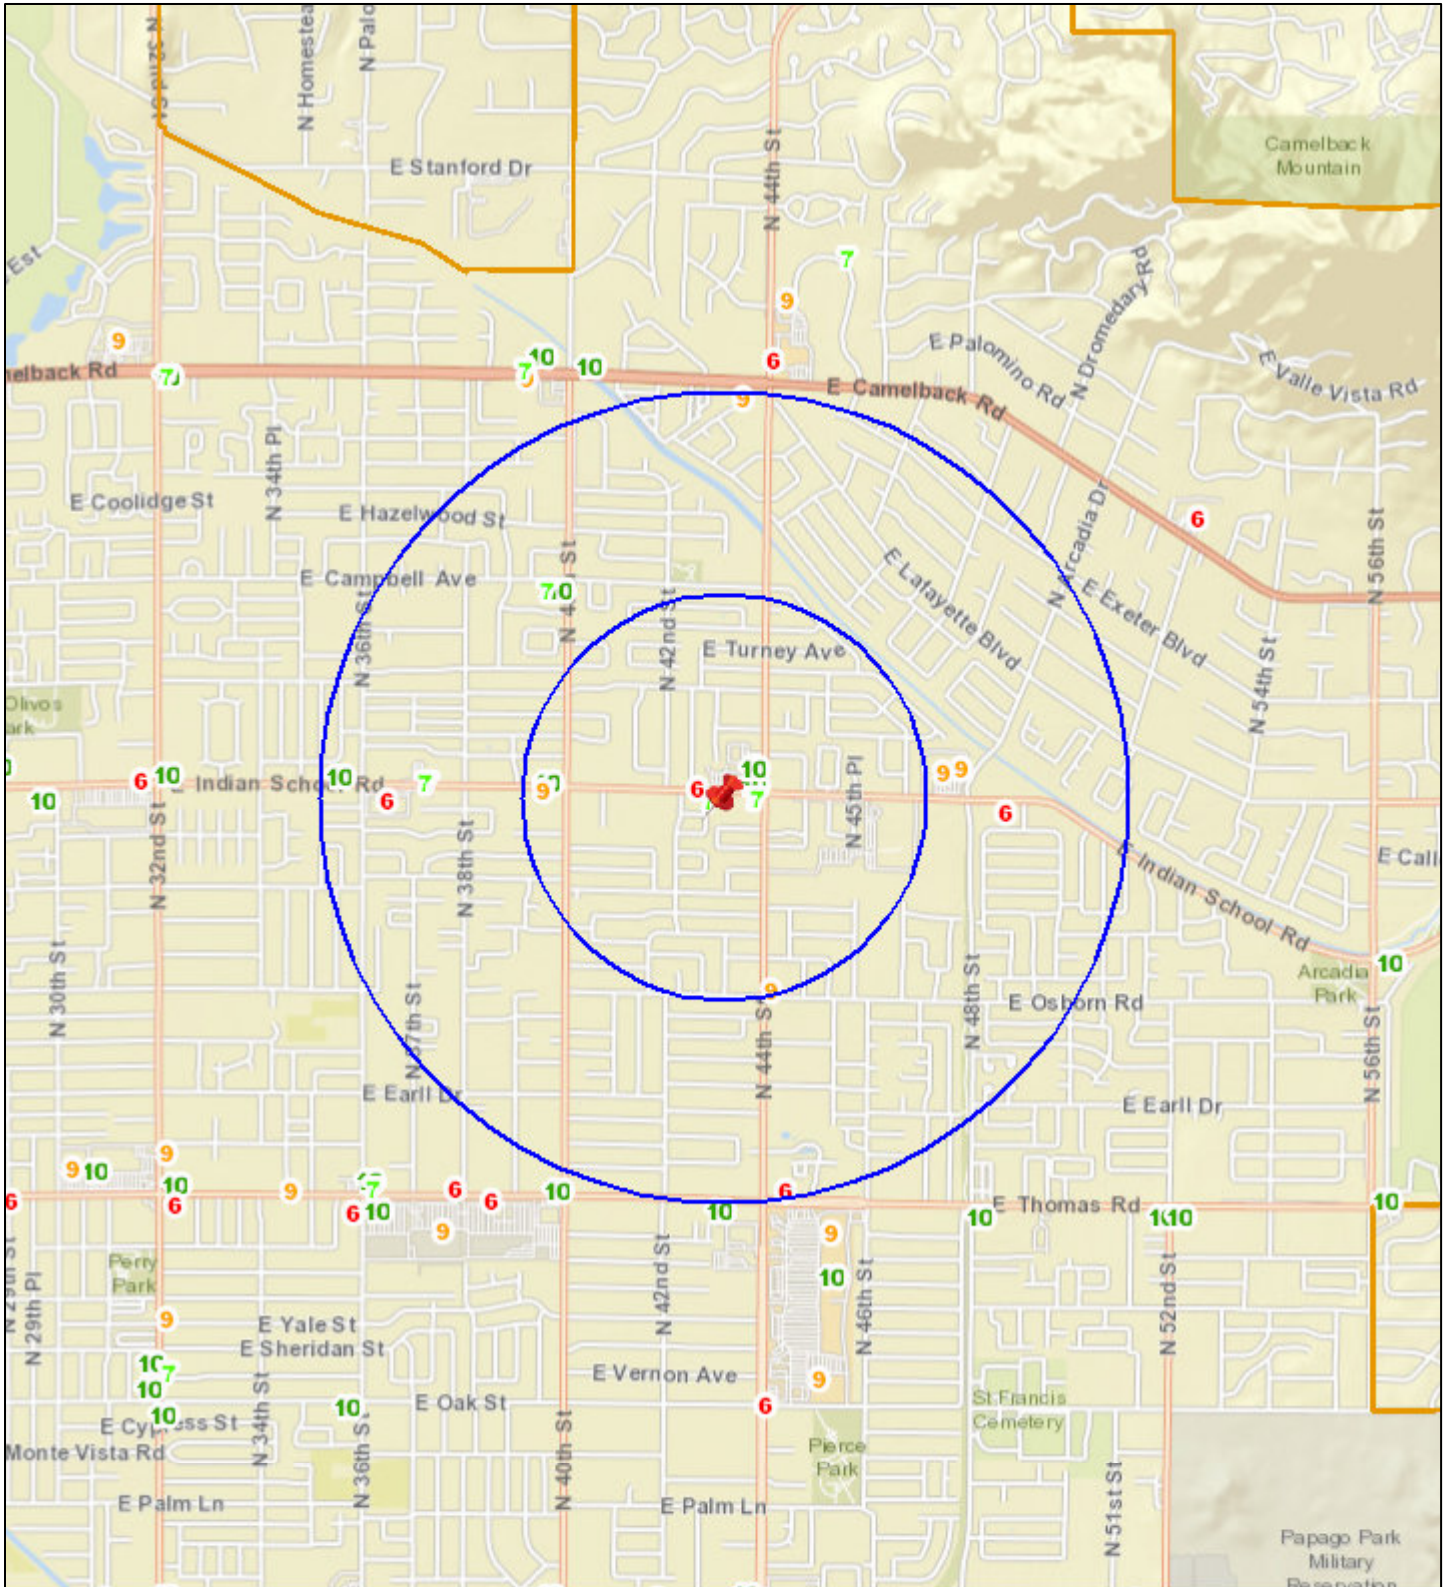

Liquor License Map: HASH KITCHEN

4315 E INDIAN SCHOOL RD

Date: 10/15/2018