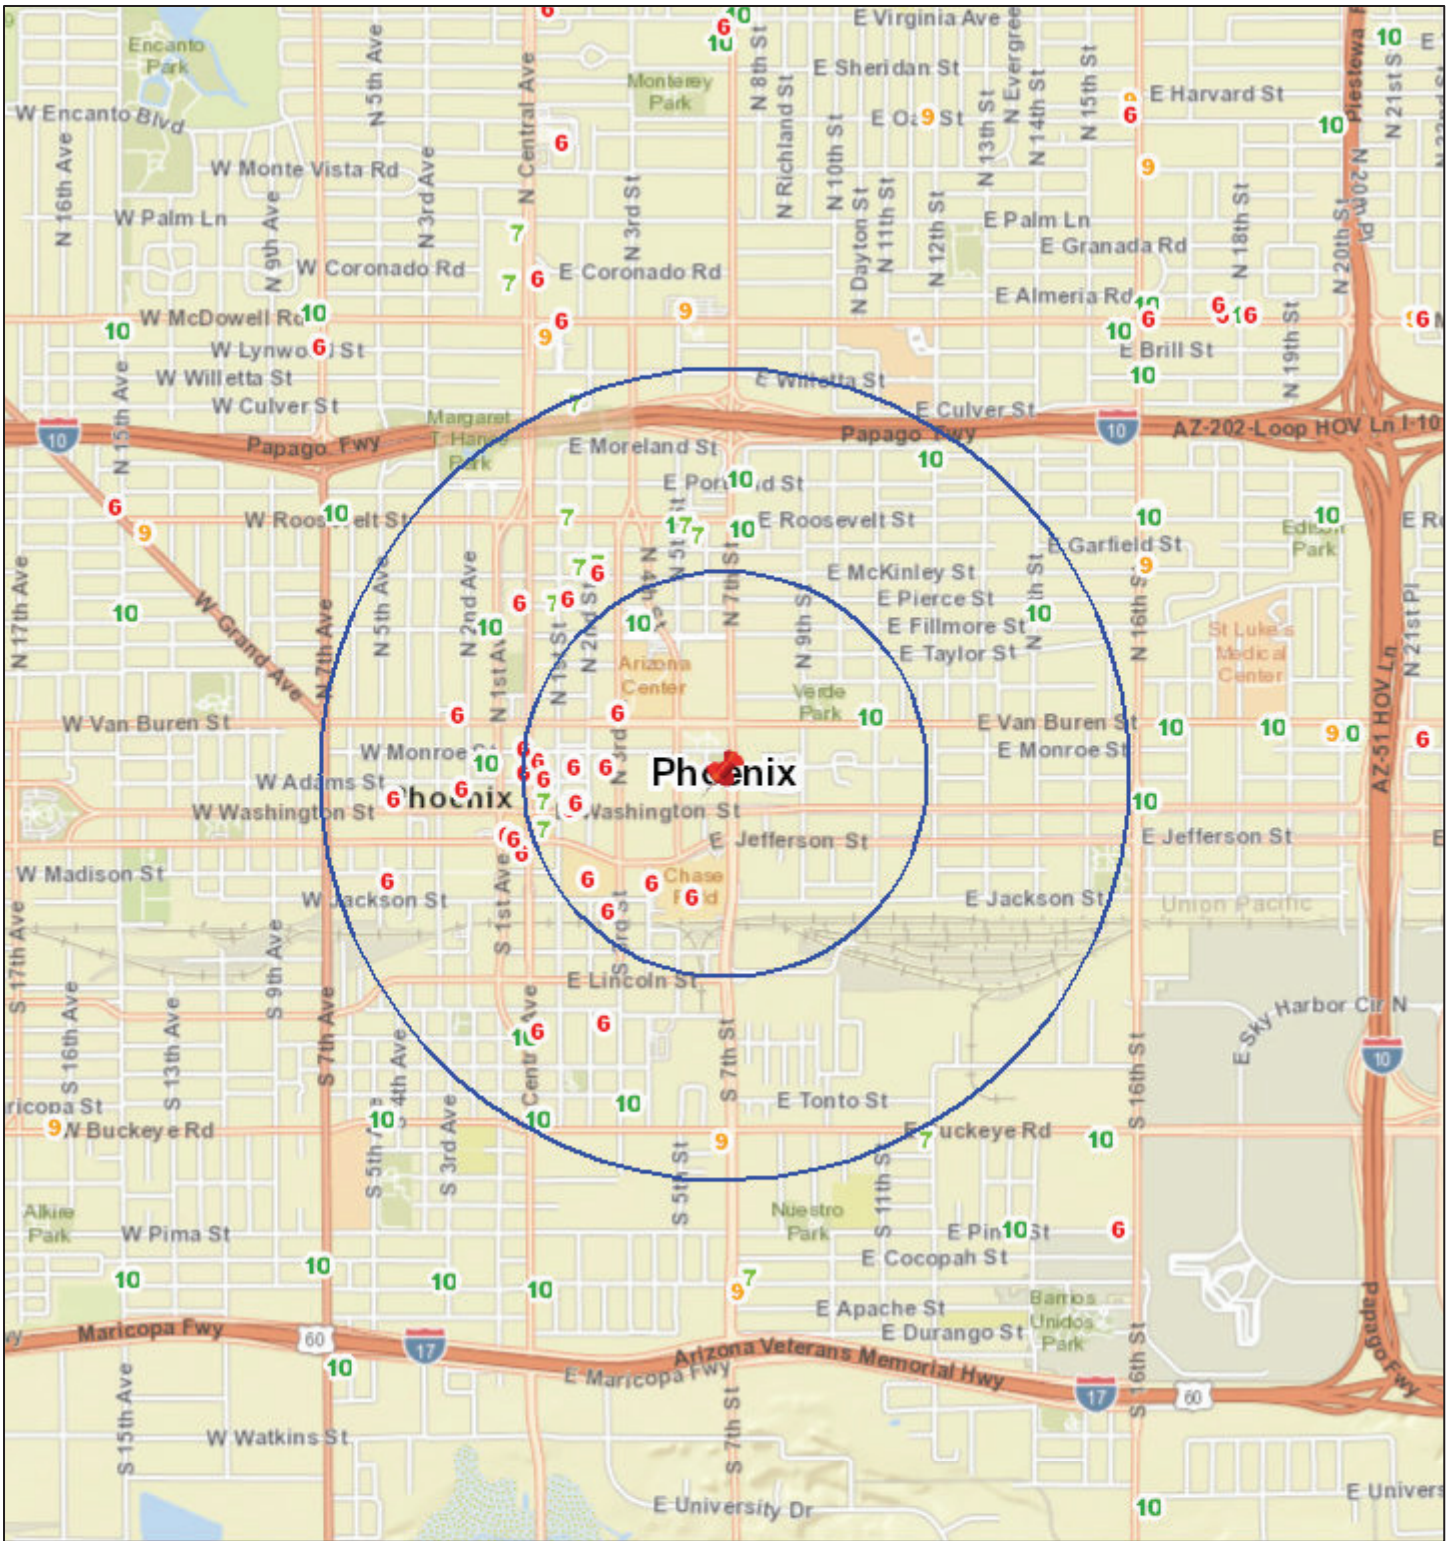

Liquor License Map: Rose And Crown

January 17, 2017

1:36,112

mapservices@phoenix.gov
Sources: Esri, HERE, DeLorme, USGS, Intermap, INCREMENT P, NRCan, Esri Japan, METI, Esri China (Hong Kong), Esri Korea, Esri (Thailand), MapmyIndia, NGCC, © OpenStreetMap contributors, and the GIS User Community