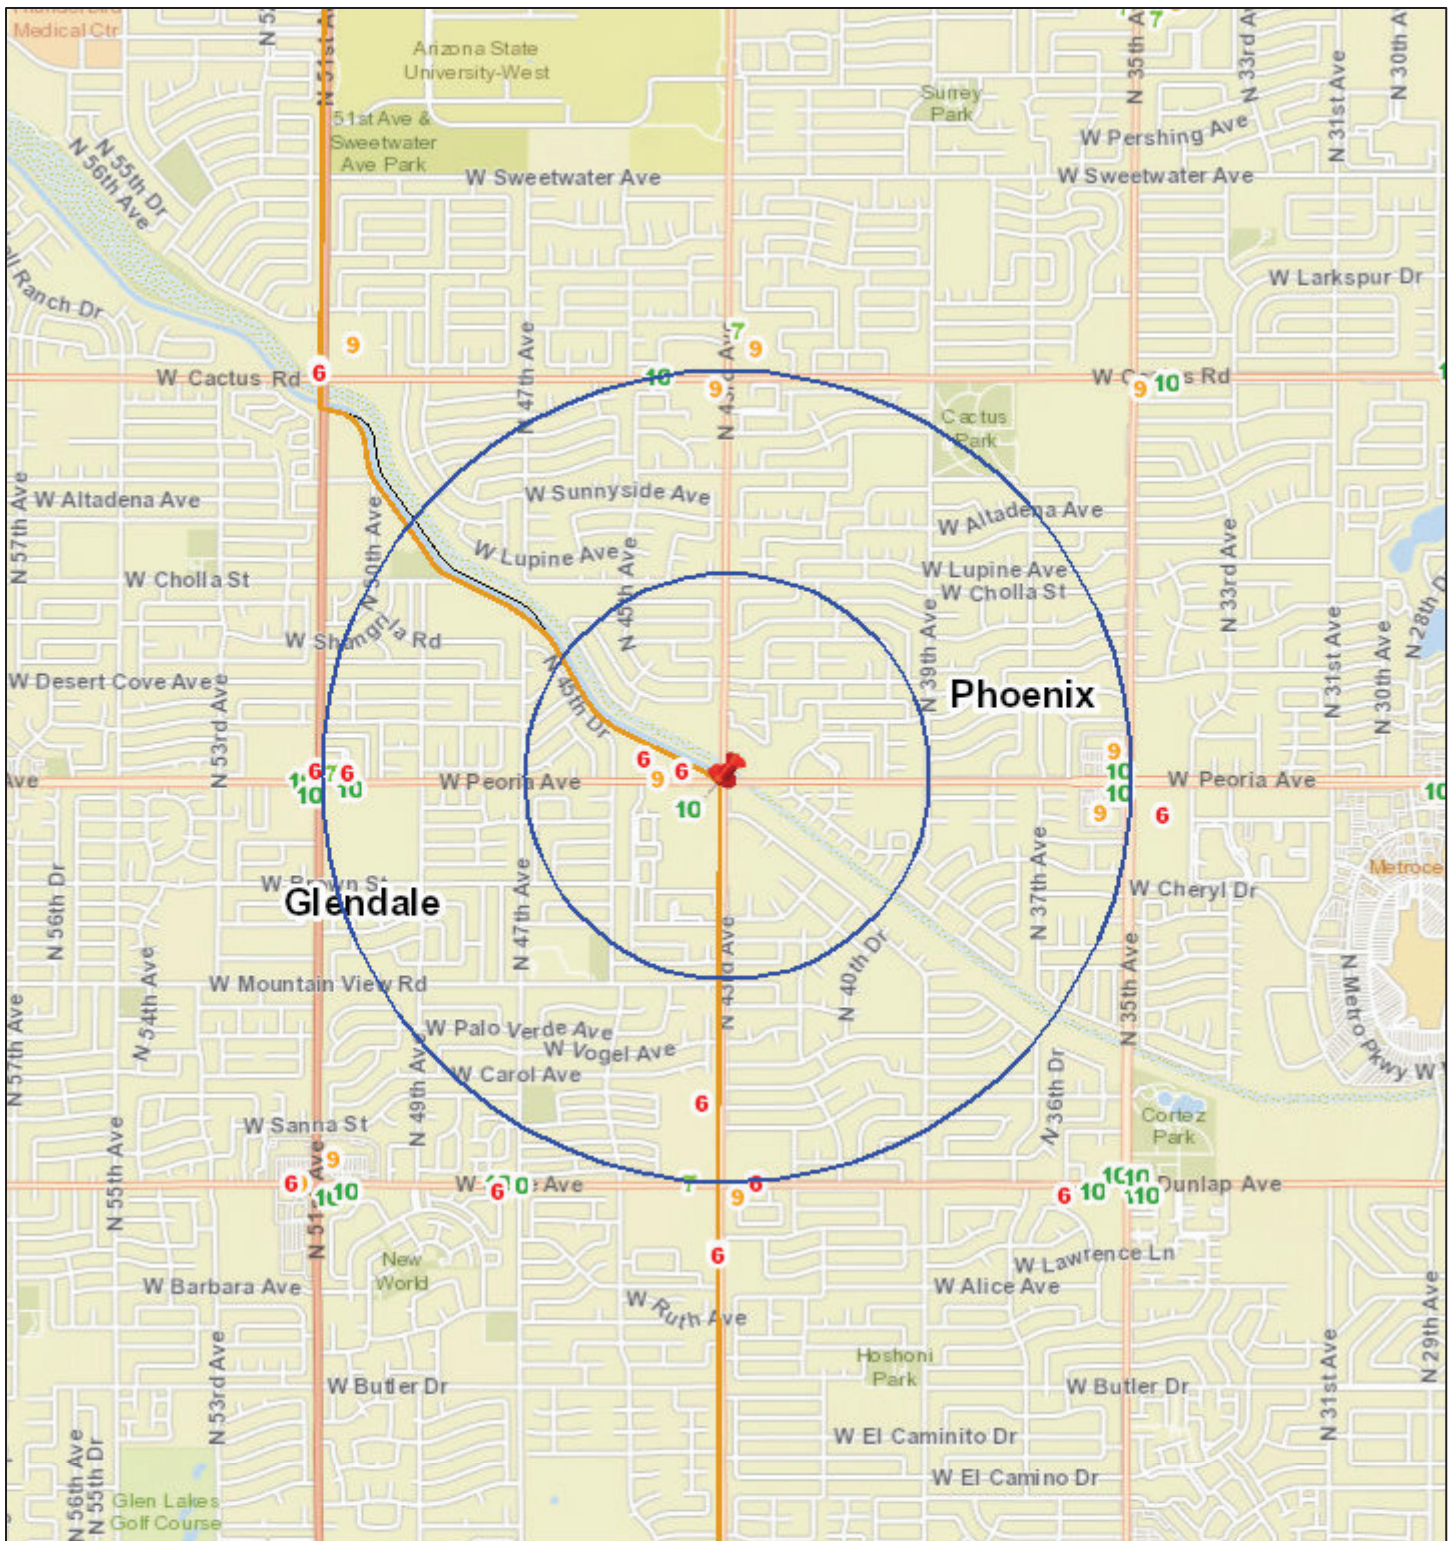

Liquor License Map: Fire Belly

February 28, 2017

1:36,112