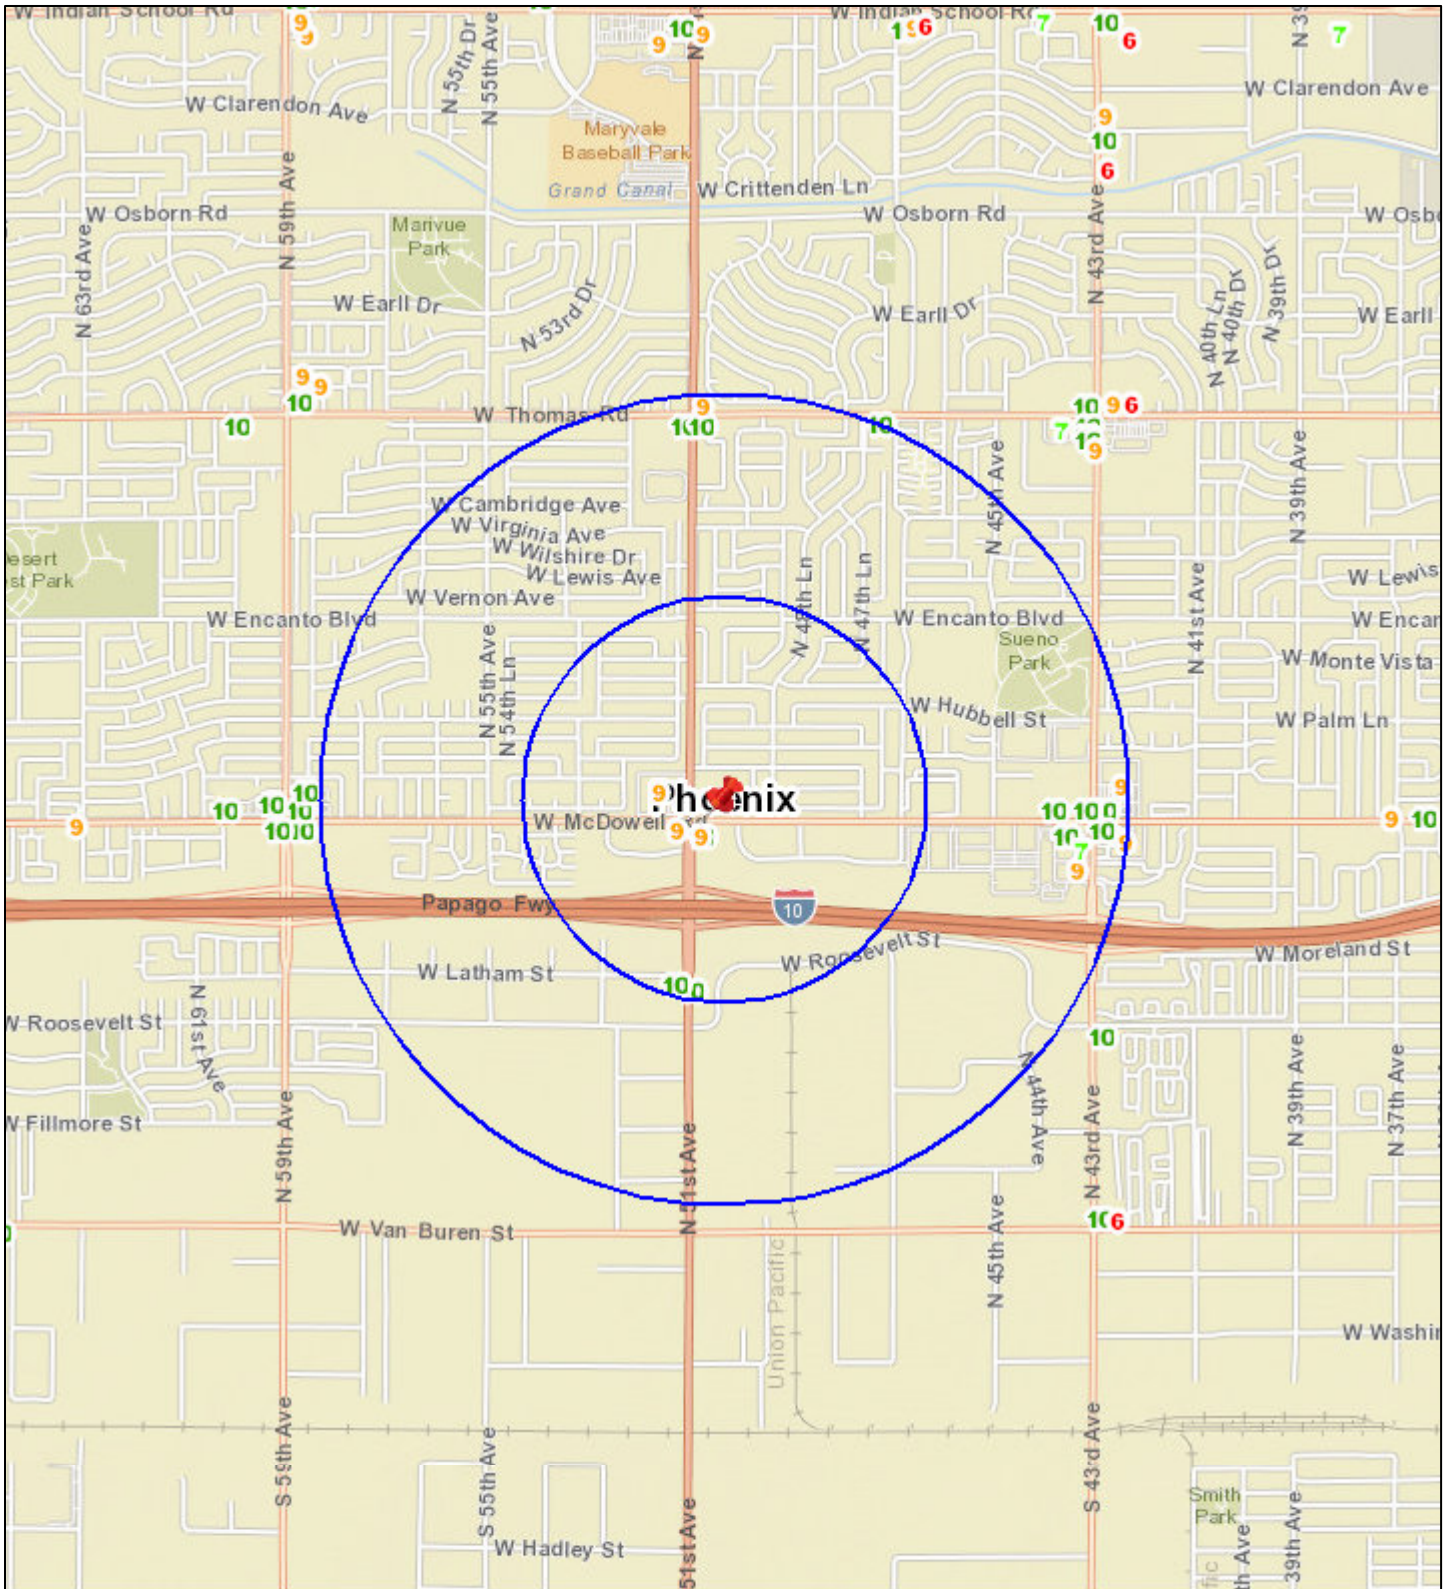

Liquor License Map: CLUB ENVY

5030 W MCDOWELL RD

Date: 11/9/2017