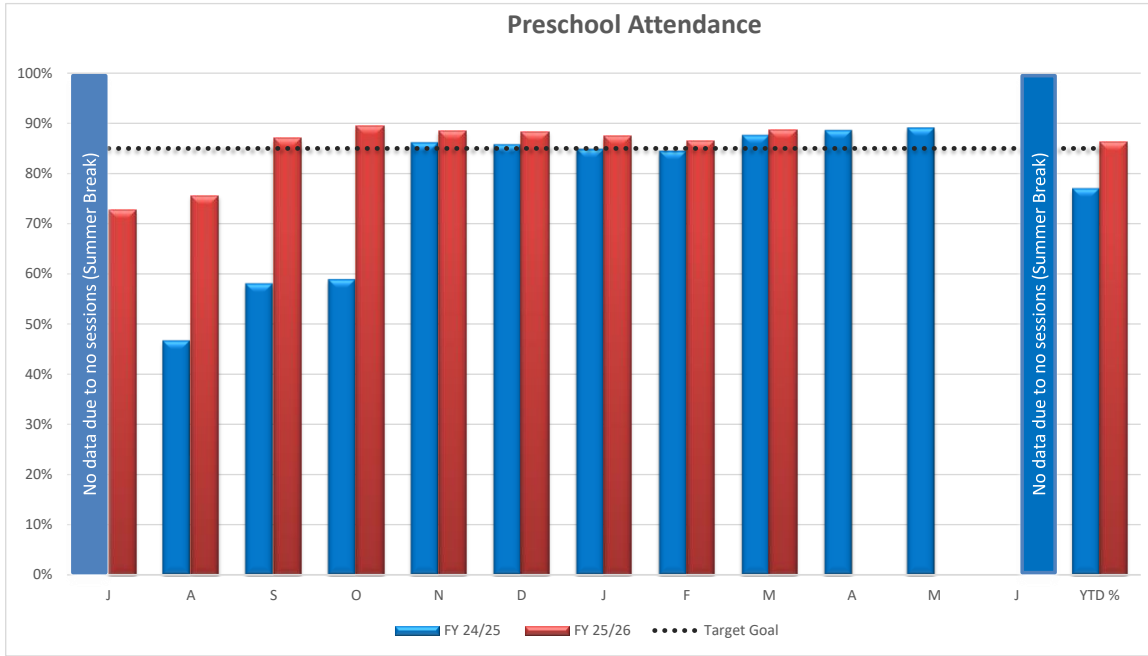

ATTACHMENT B

Percentage of Preschool Attendance		
Target: 85%	YTD Percent:	86%

Goal:

Increase attendance of Head Start Birth to Five children.

Target:

85% of children will attend each day.

Significance:

Attendance is a key factor in being able to get children ready to attend kindergarten.

Percentage of Early Head Start Center-Based Attendance		
Target: 85%	YTD Percent:	76%