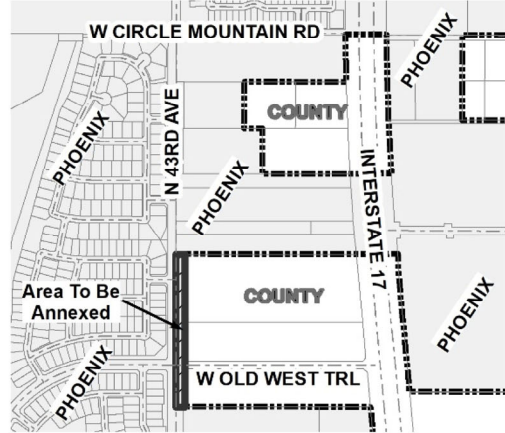

Attachment A

ANNEXATION MAP OLD WEST TRAIL

City of Phoenix

LEGAL DESCRIPTION
SECTION 10 T. 6 N., R. 2 E.,
G. & S. R. B. & M.

VICINITY MAP

ANNEXATION NUMBER: XXX

AREA IN SQUARE MILES
0.00261

NW COR, SEC 10

W CIRCLE MOUNTAIN RD

Legend

- Area To Be Annexed
- Existing City Limits