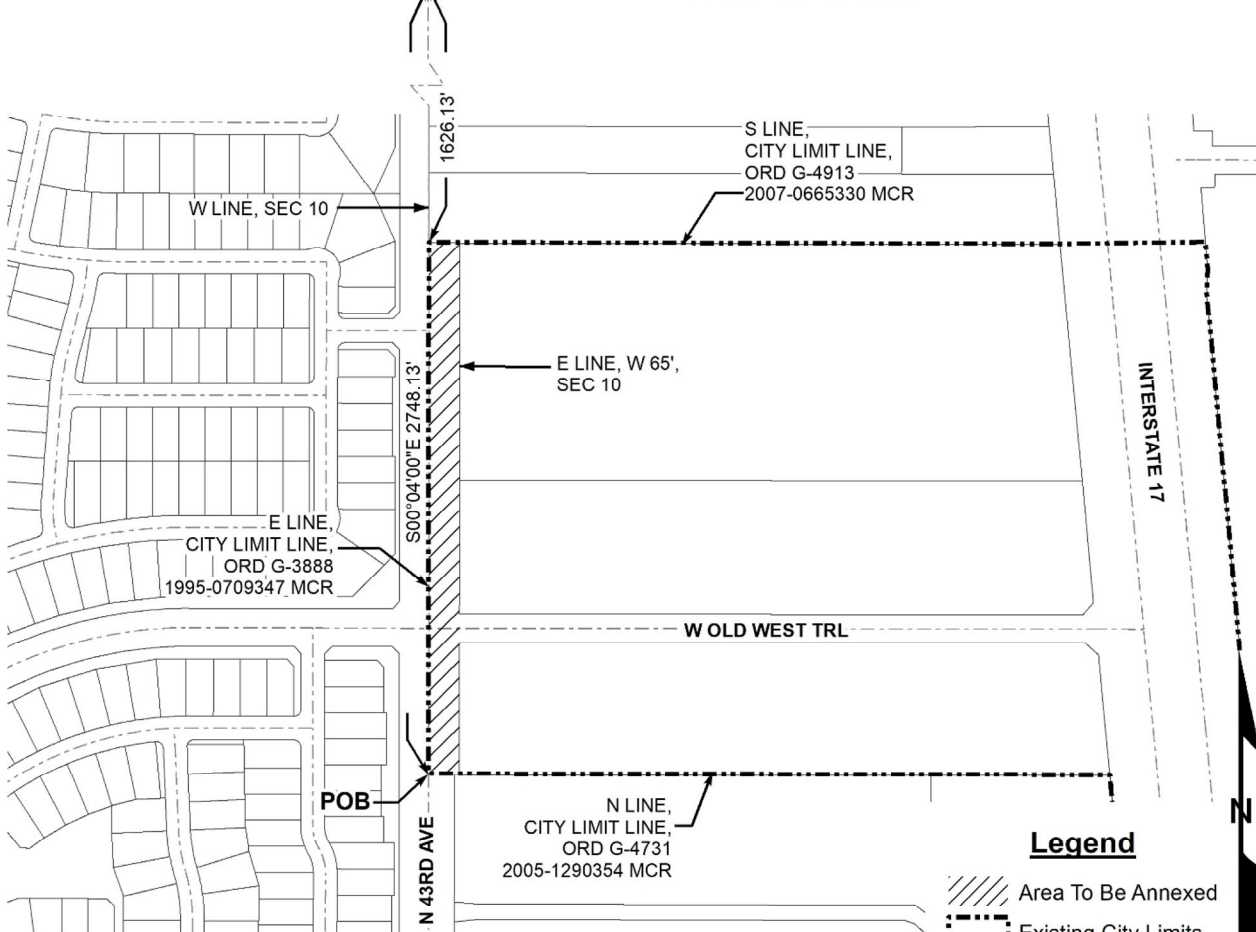

Attachment A

ANNEXATION MAP OLD WEST TRAIL

City of Phoenix

LEGAL DESCRIPTION
SECTION 10 T. 6 N., R. 2 E.,
G. & S. R. B. & M.

VICINITY MAP

ANNEXATION NUMBER: XXX

AREA IN SQUARE MILES
0.00261

NW COR, SEC 10

W CIRCLE MOUNTAIN RD

Legend

- Area To Be Annexed
- Existing City Limits