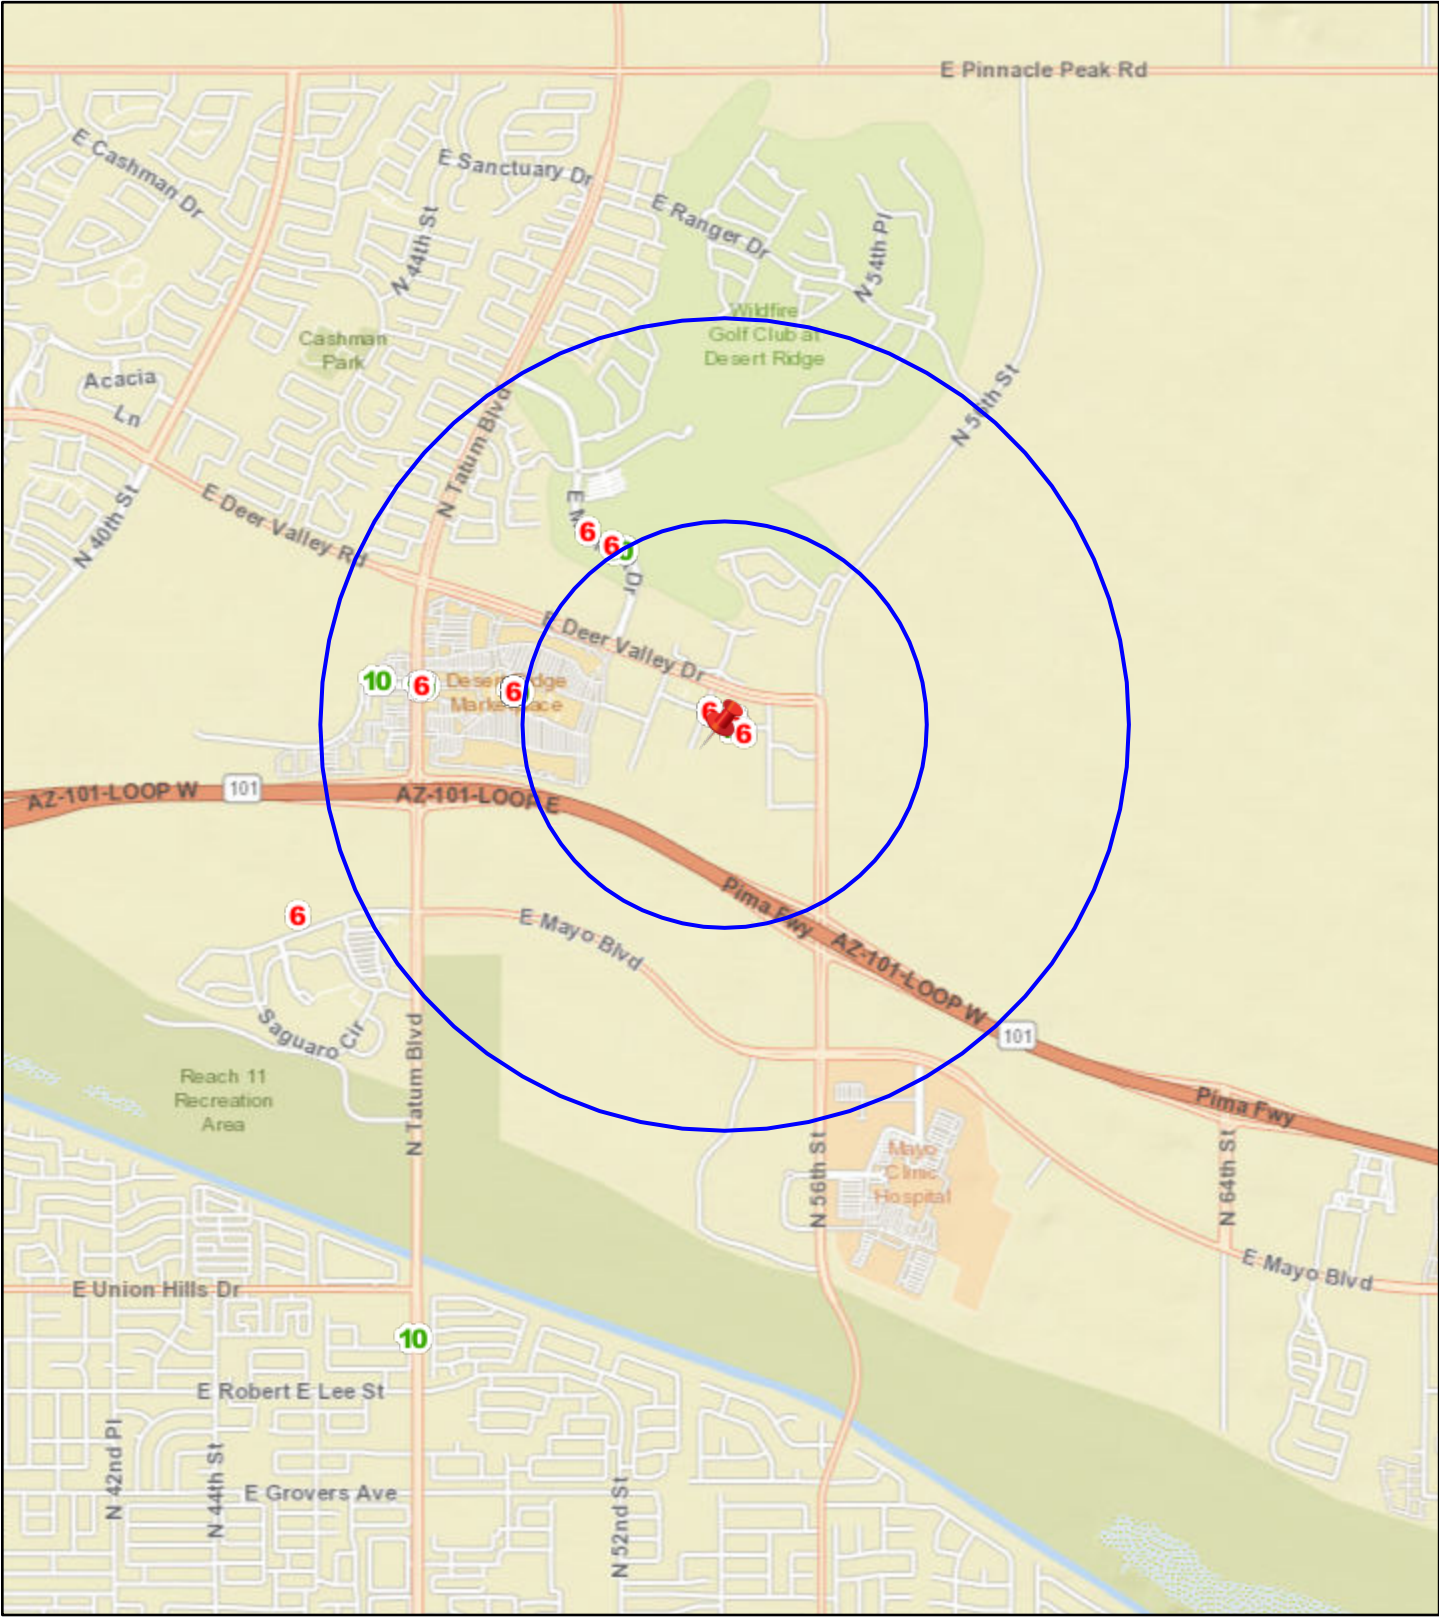

Liquor License Map: MODERN MARGARITA

5410 E HIGH ST

Date: 5/26/2026