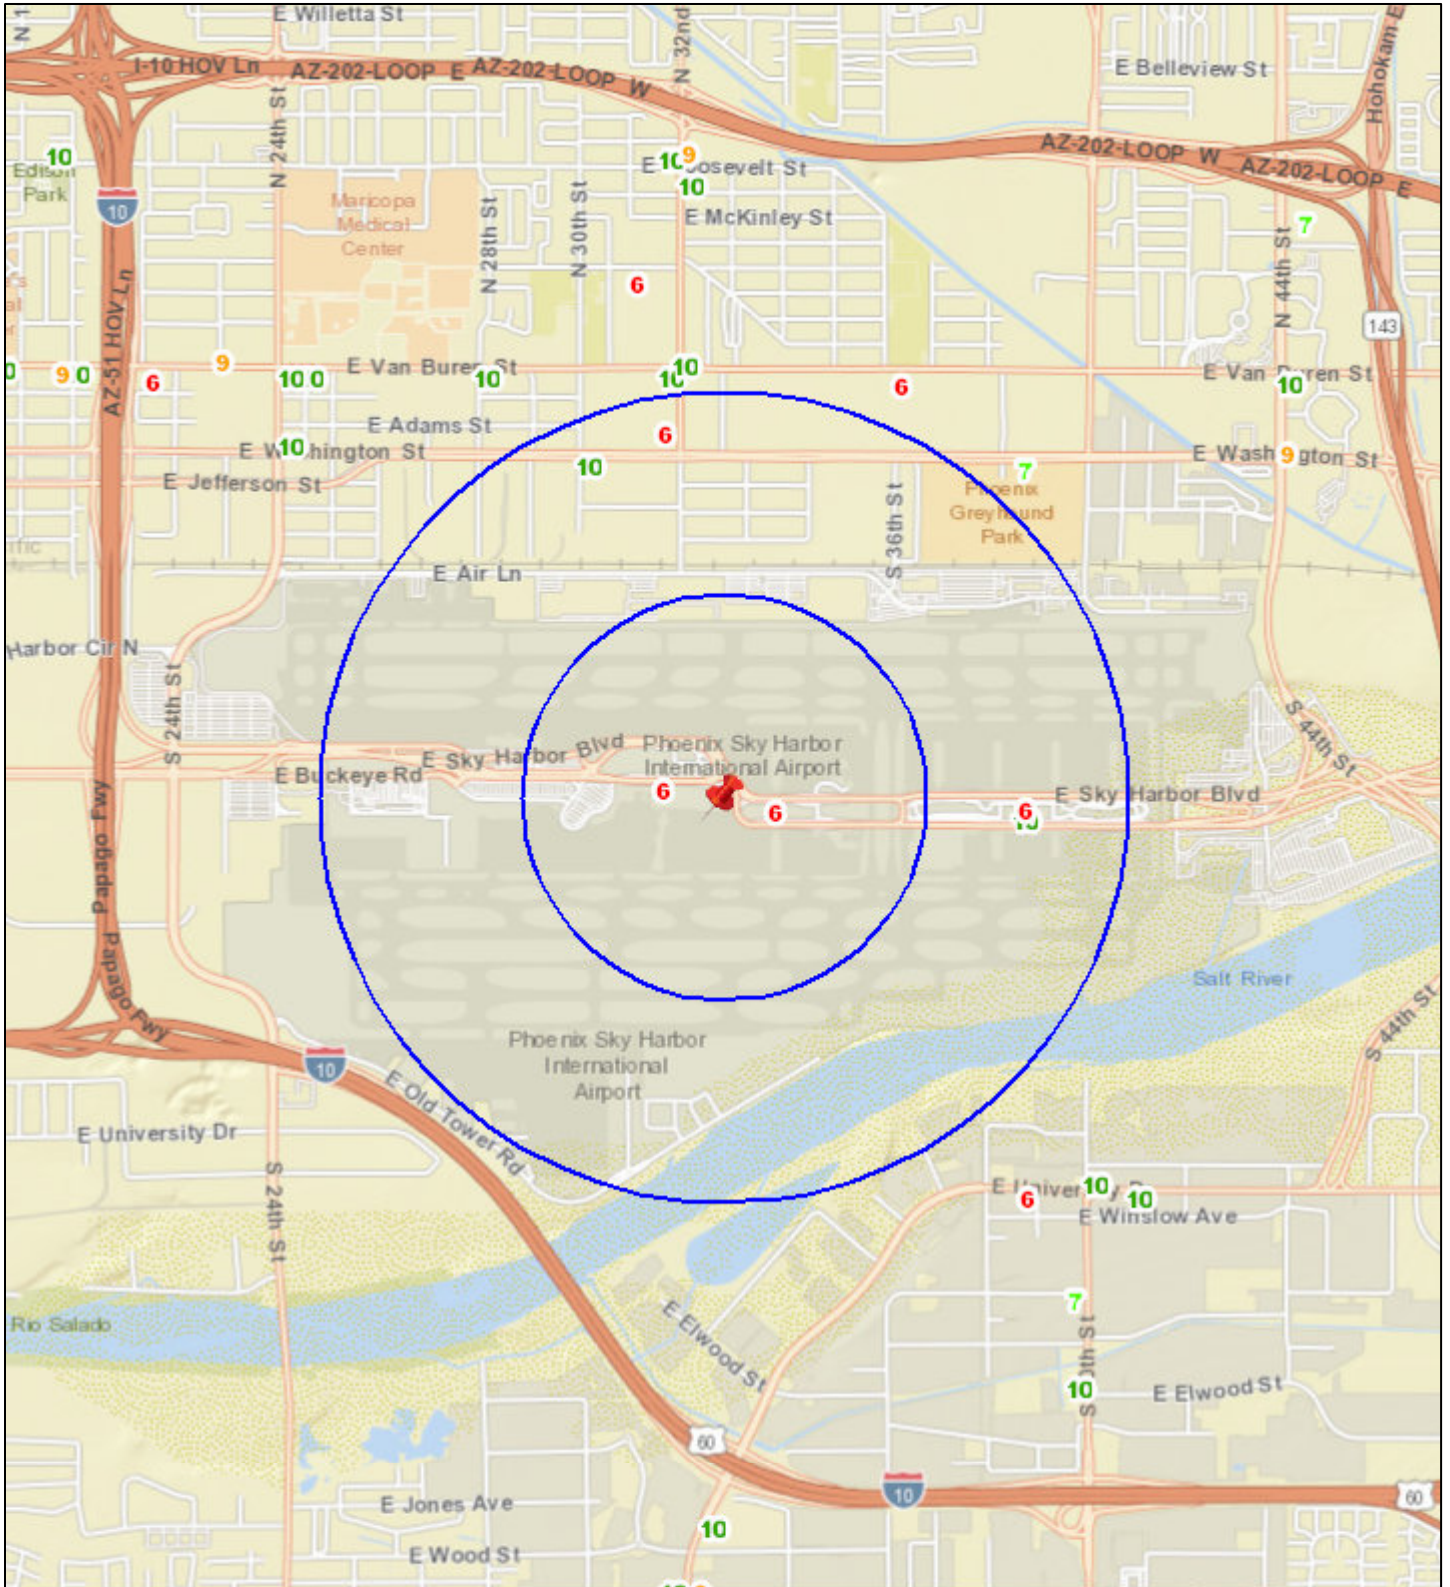

# Liquor License Map: SHAKE SHACK

3300 E SKY HARBOR BLVD

Date: 10/15/2018