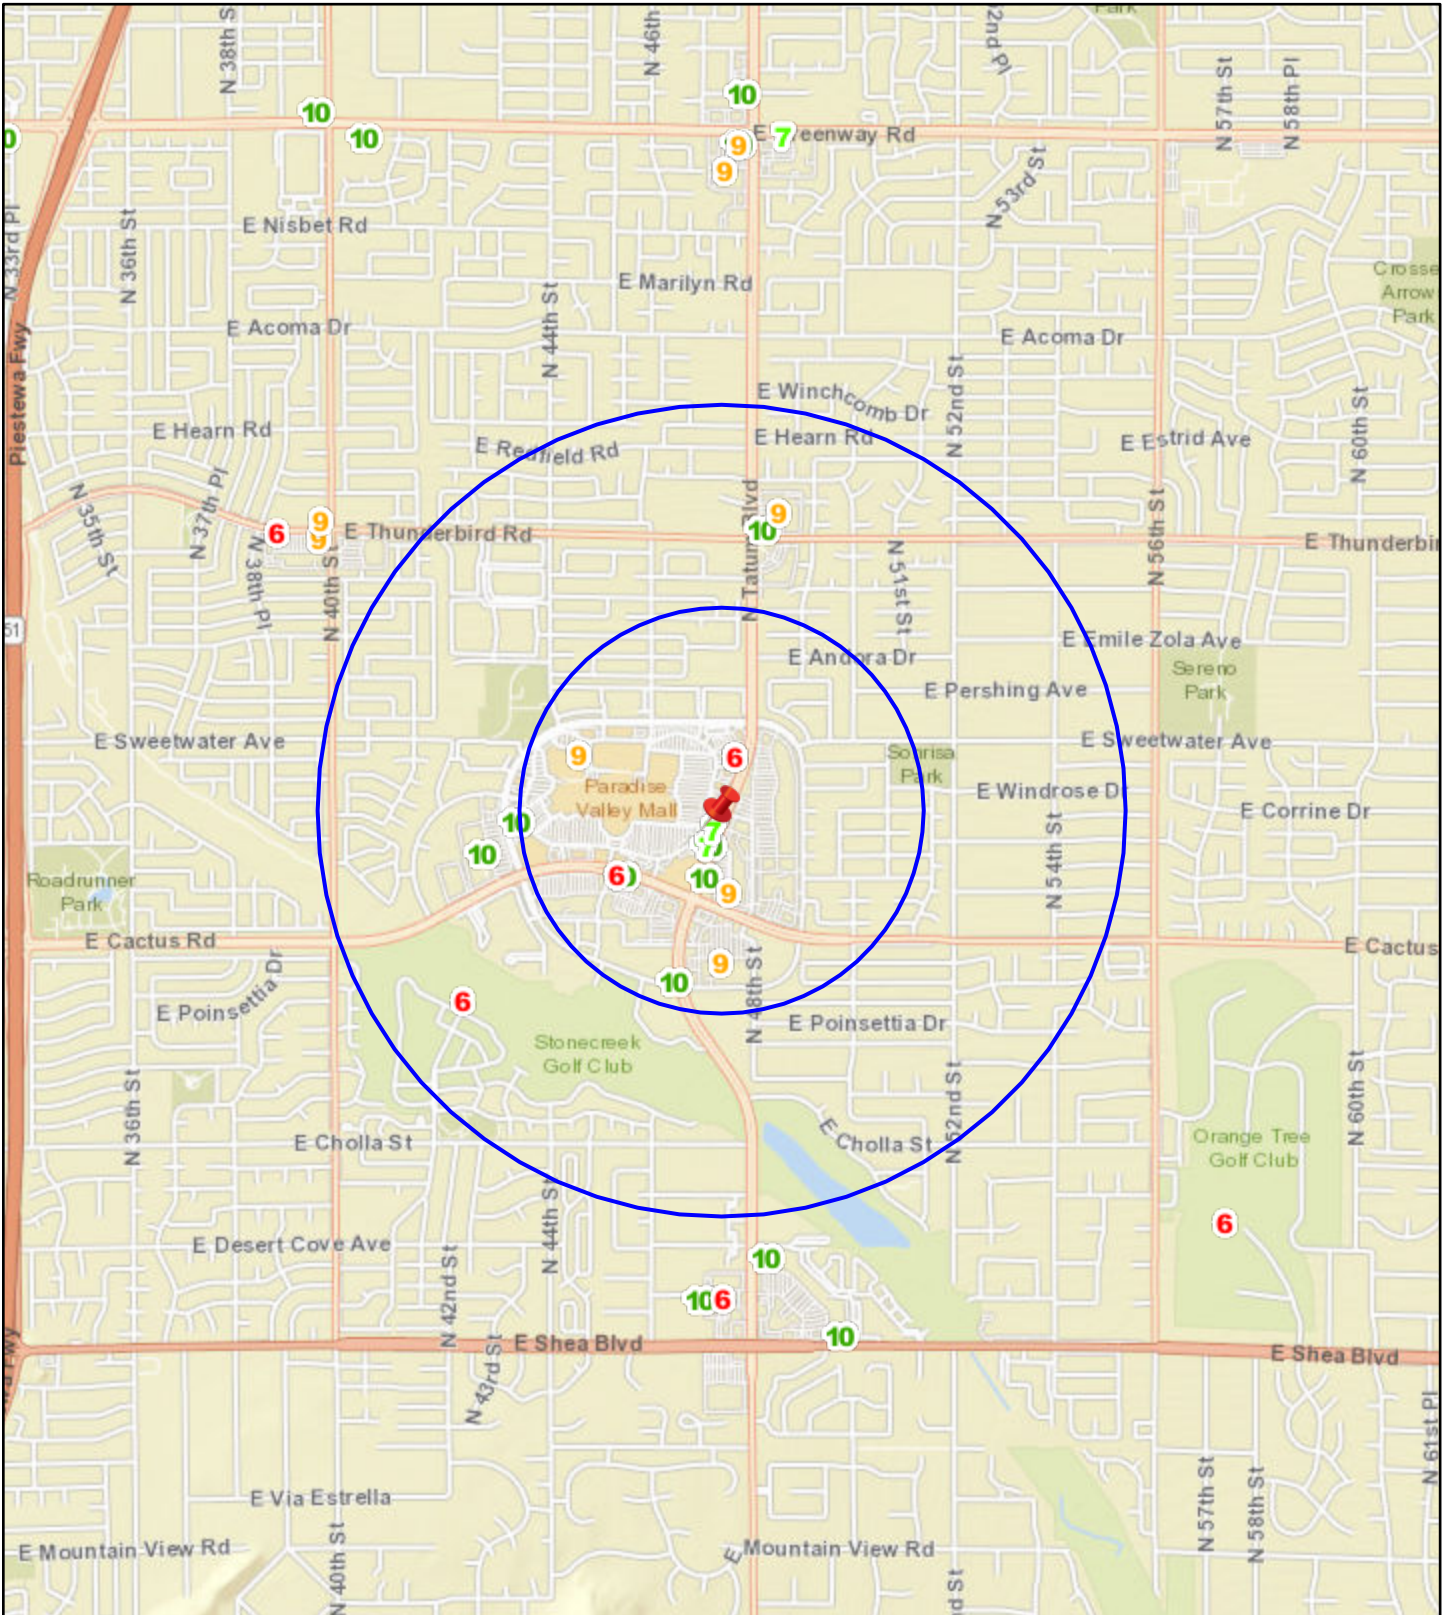

# Liquor License Map: LIFE TIME - PARADISE VALLEY

12800 N TATUM BLVD

Date: 1/21/2026

City Clerk Department