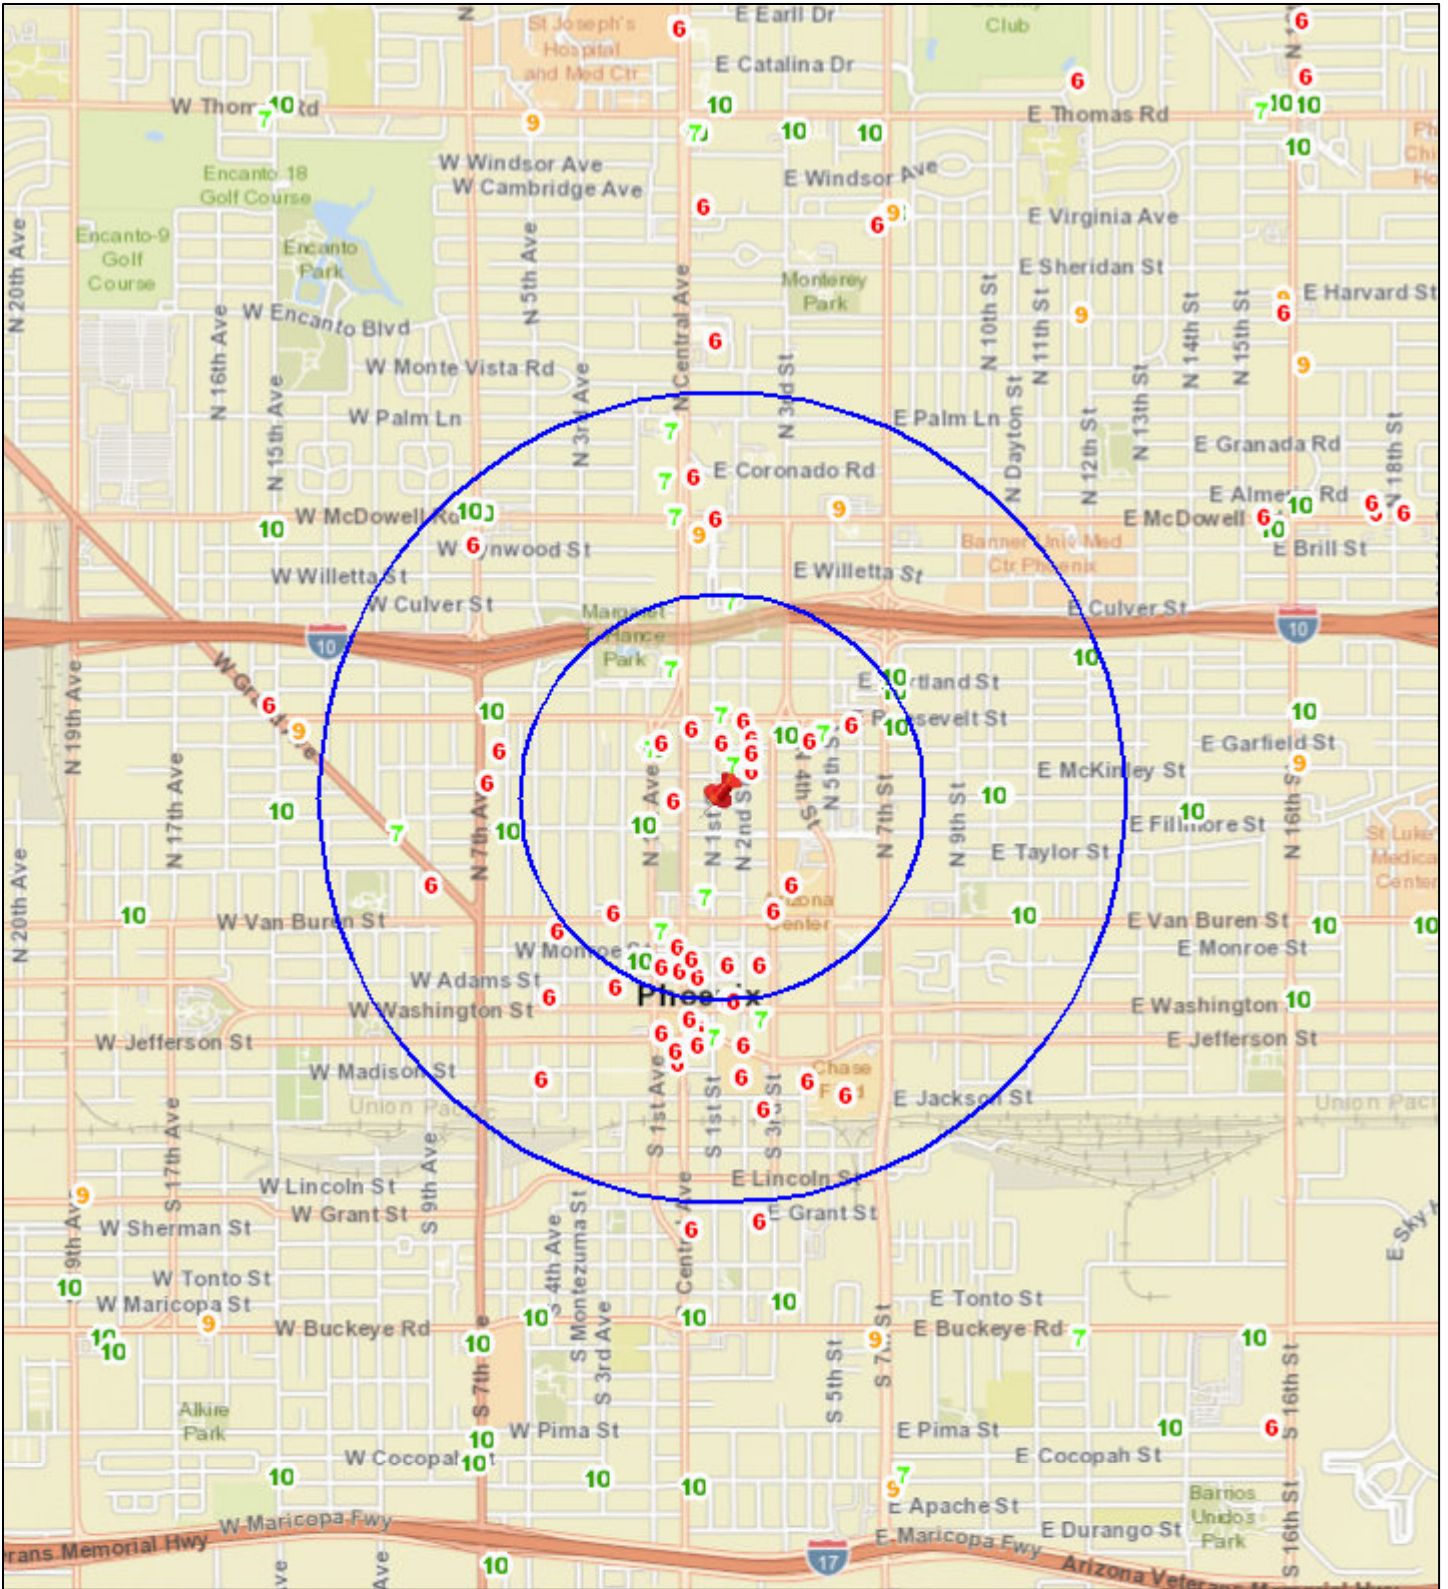

Liquor License Map: MIEL DE AGAVE

705 N 1ST ST

Date: 10/14/2022