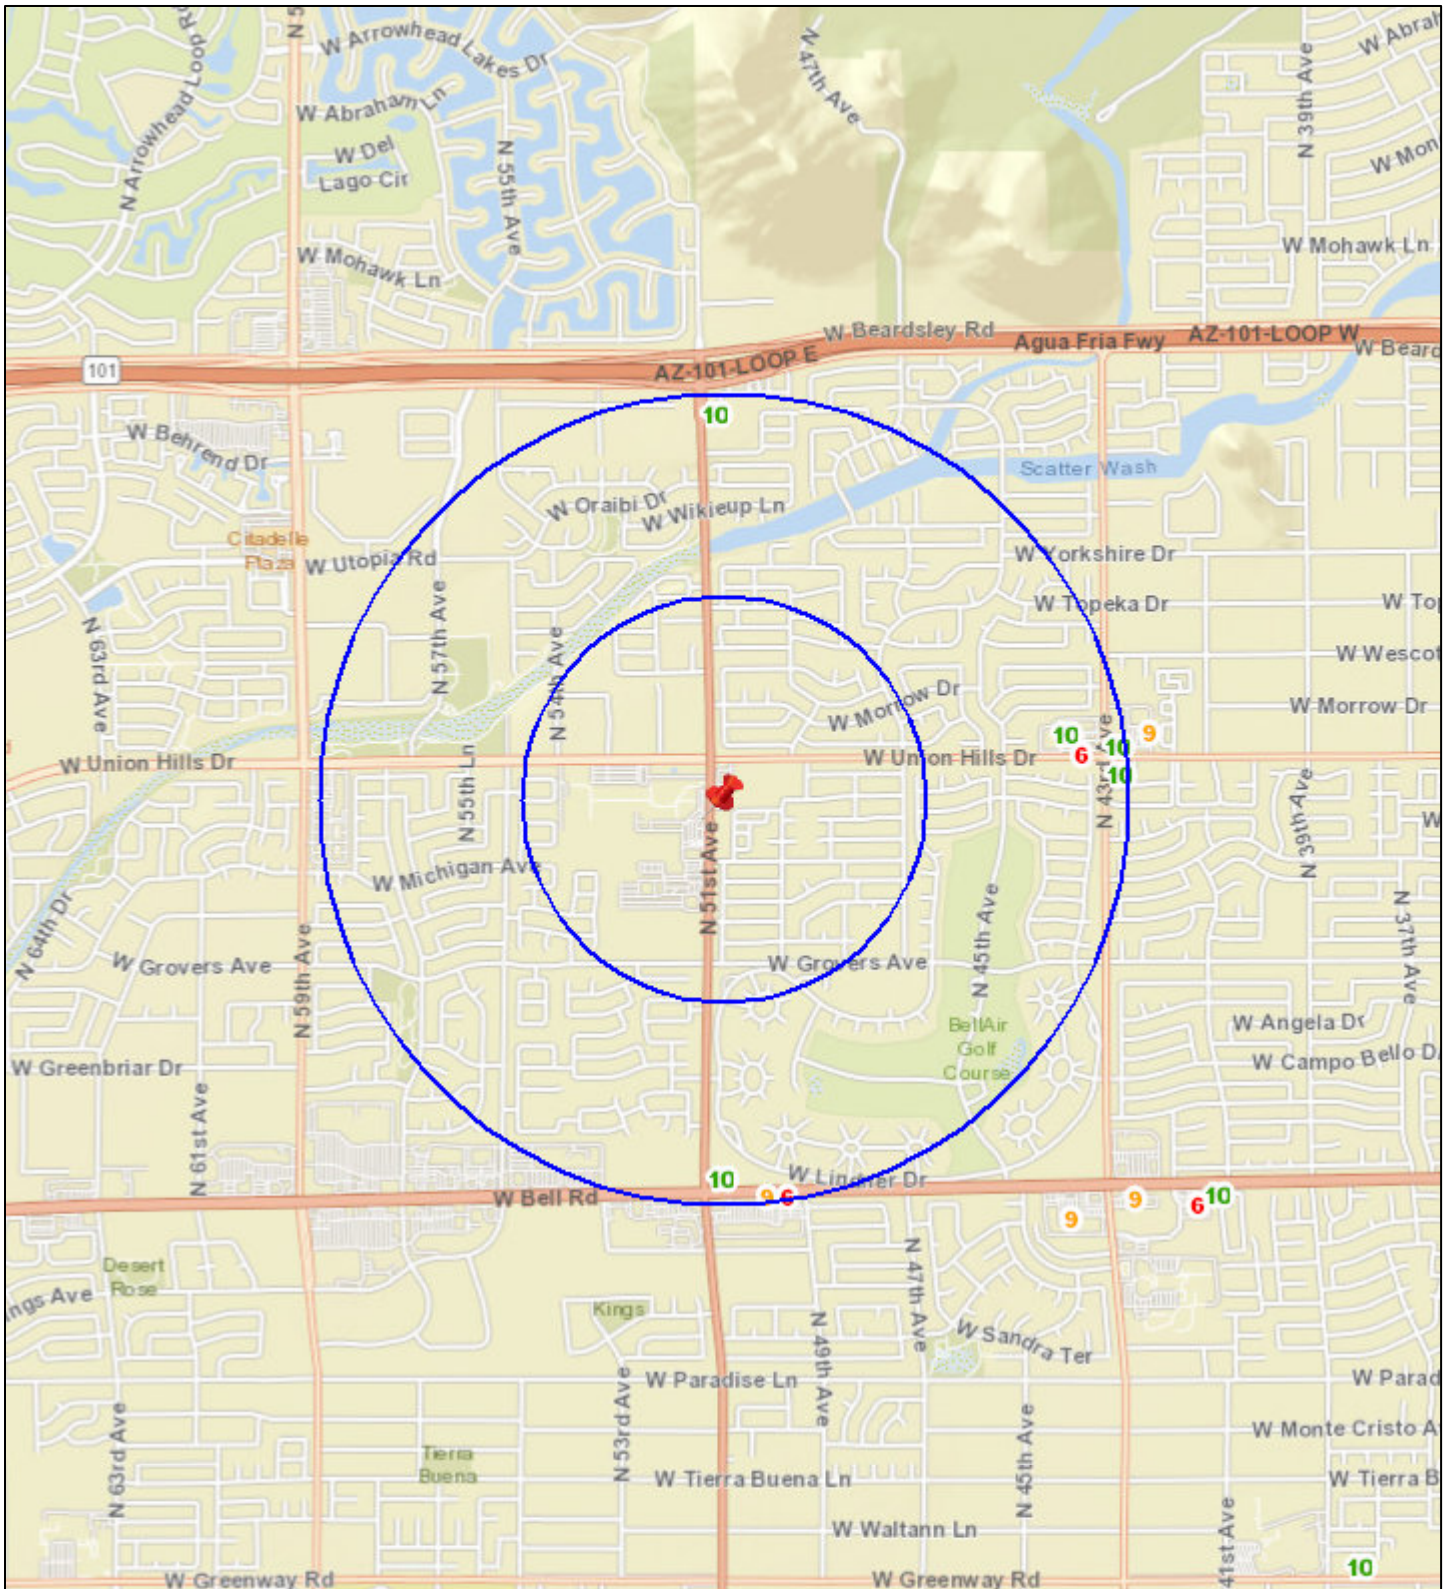

Liquor License Map: PAD THAI CAFE

18425 N 51ST AVE

Date: 6/29/2021