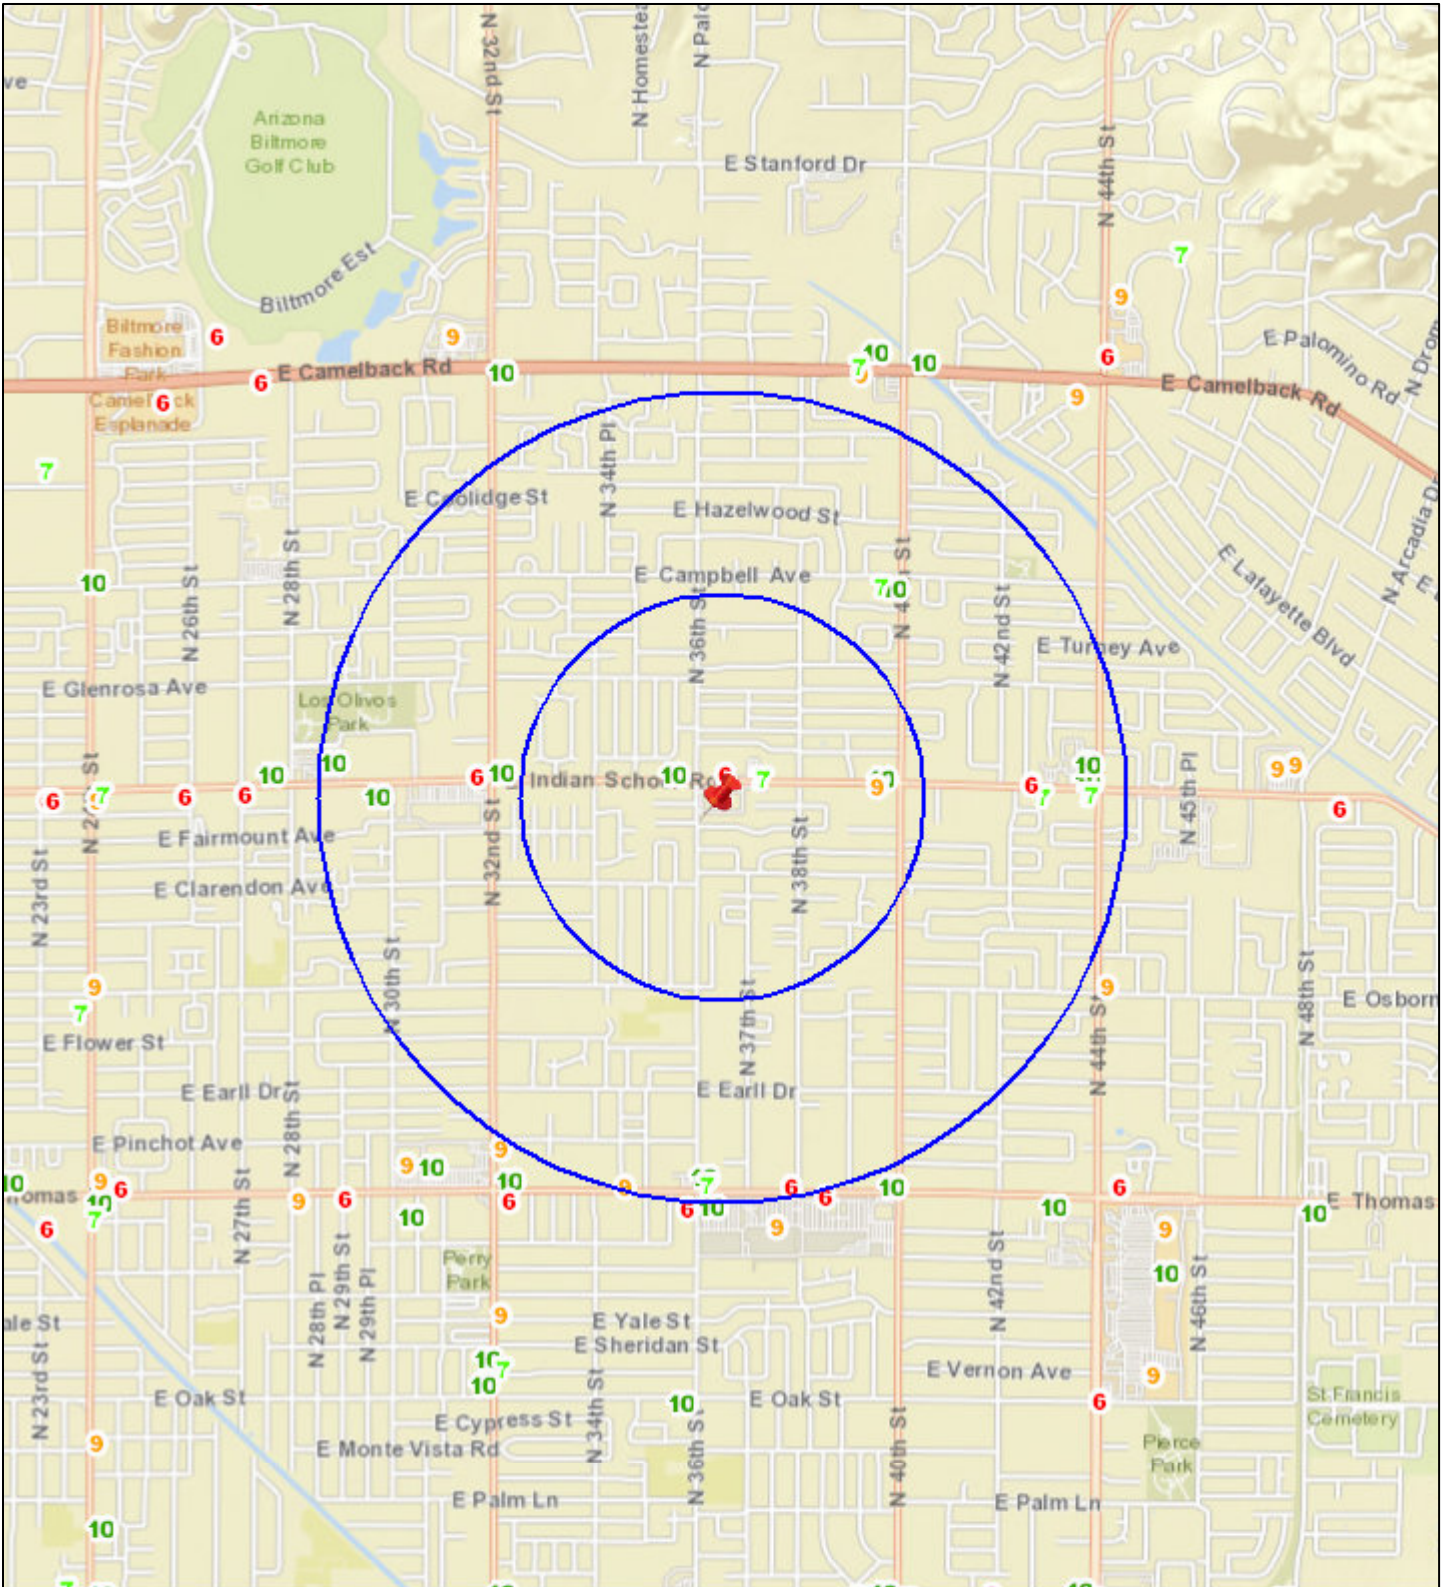

# Liquor License Map: NANAYA

3603 E INDIAN SCHOOL RD

Date: 3/6/2020