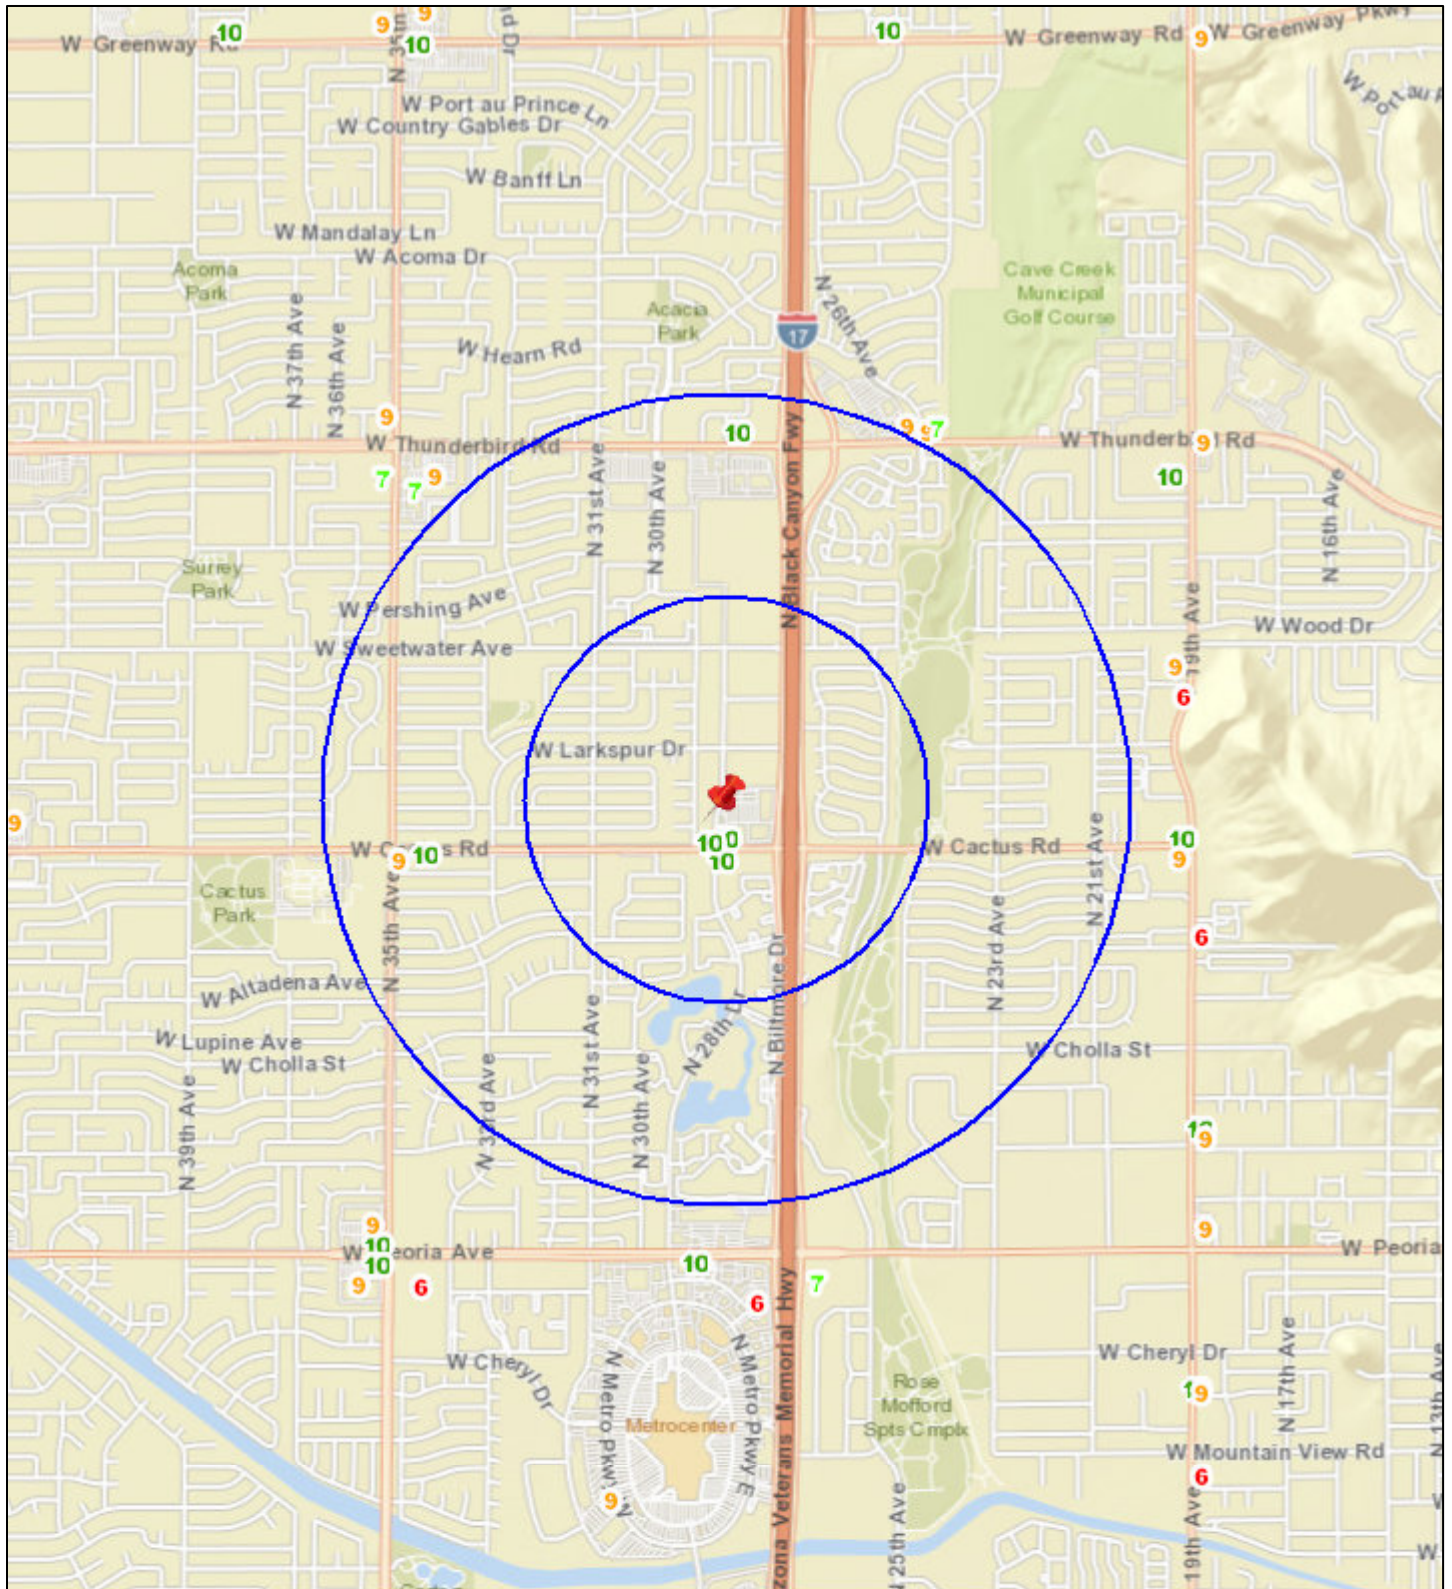

Liquor License Map: CHINA HARVEST BUFFET

12407 N 28TH DR

Date: 6/5/2019