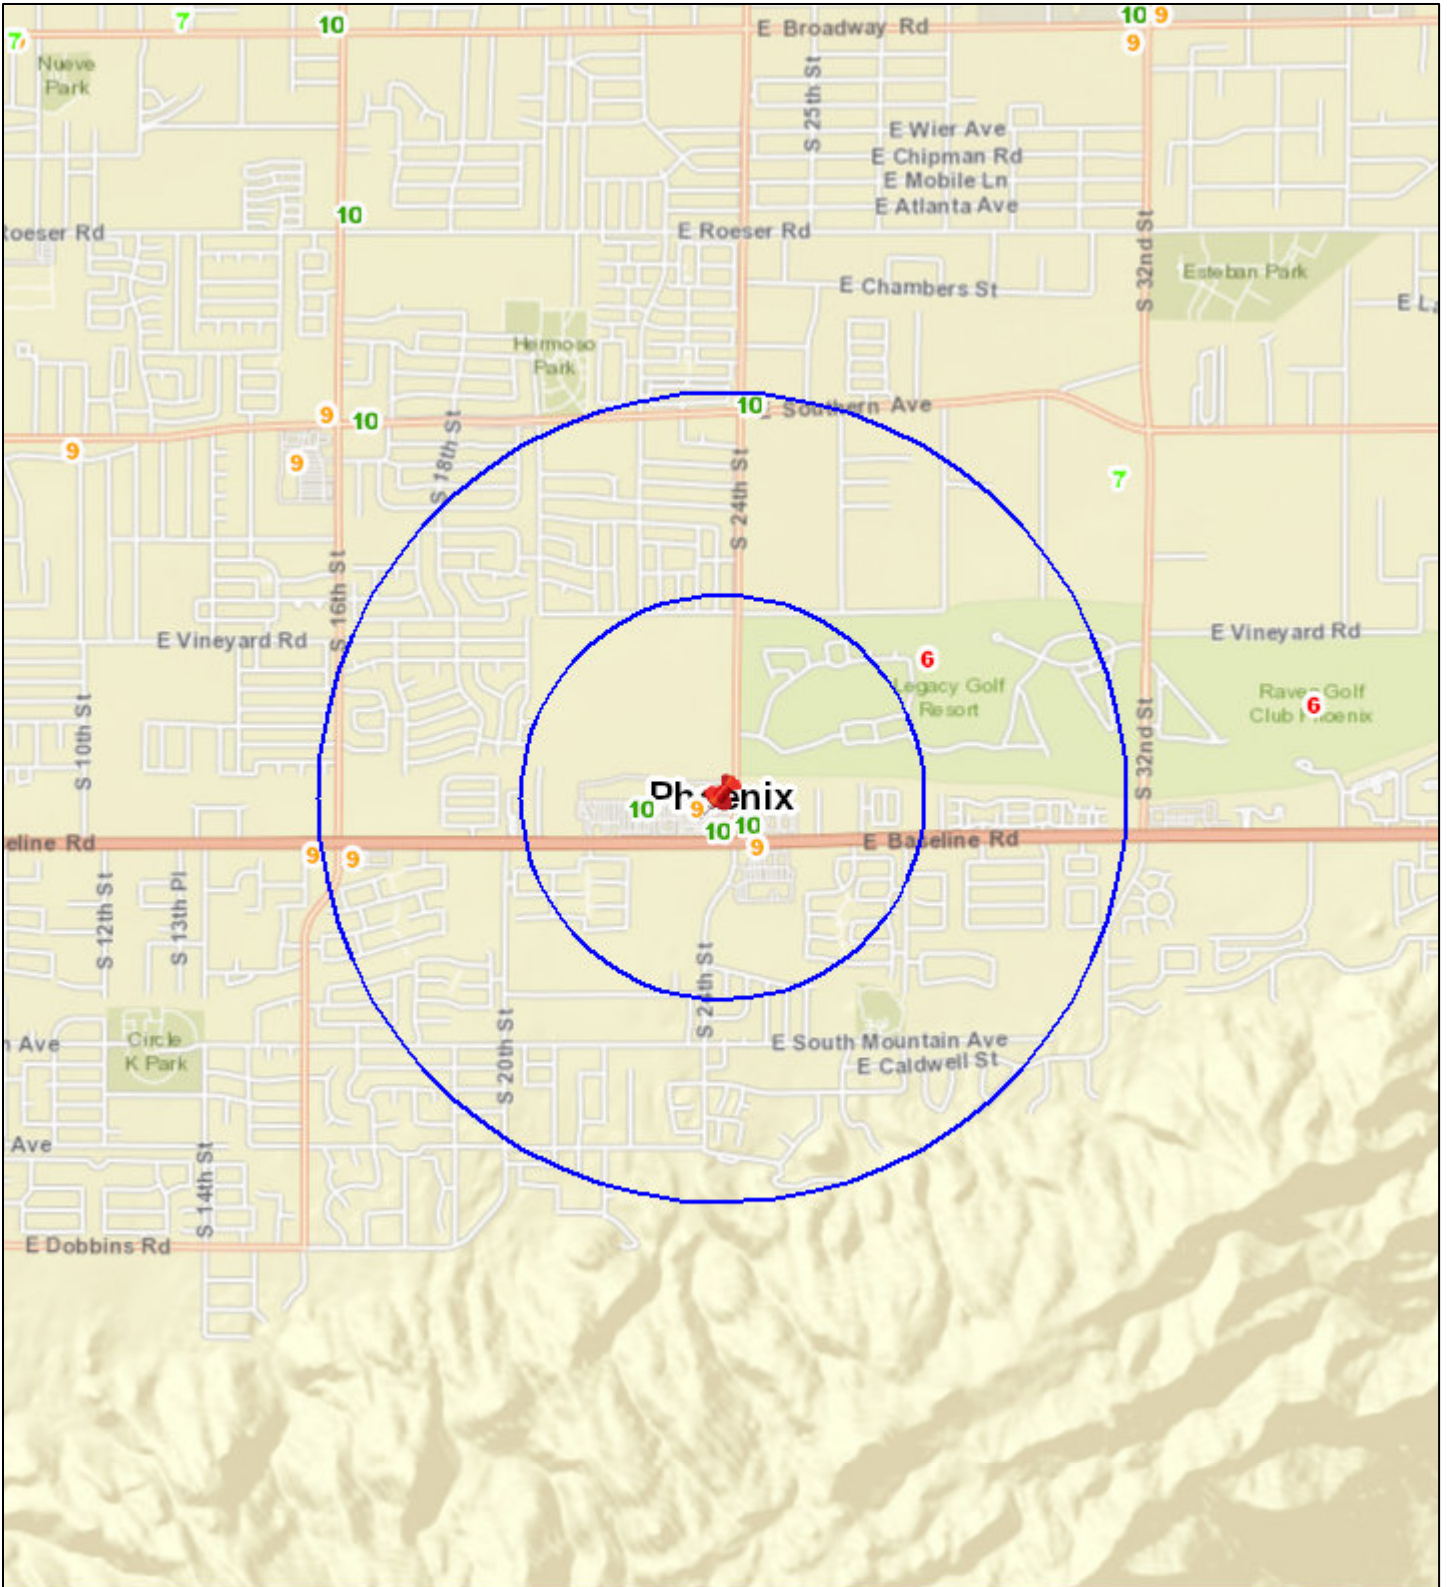

# Liquor License Map: ROSATI'S PIZZA BASELINE PHOENIX

2320 E BASELINE RD

Date: 4/30/2018