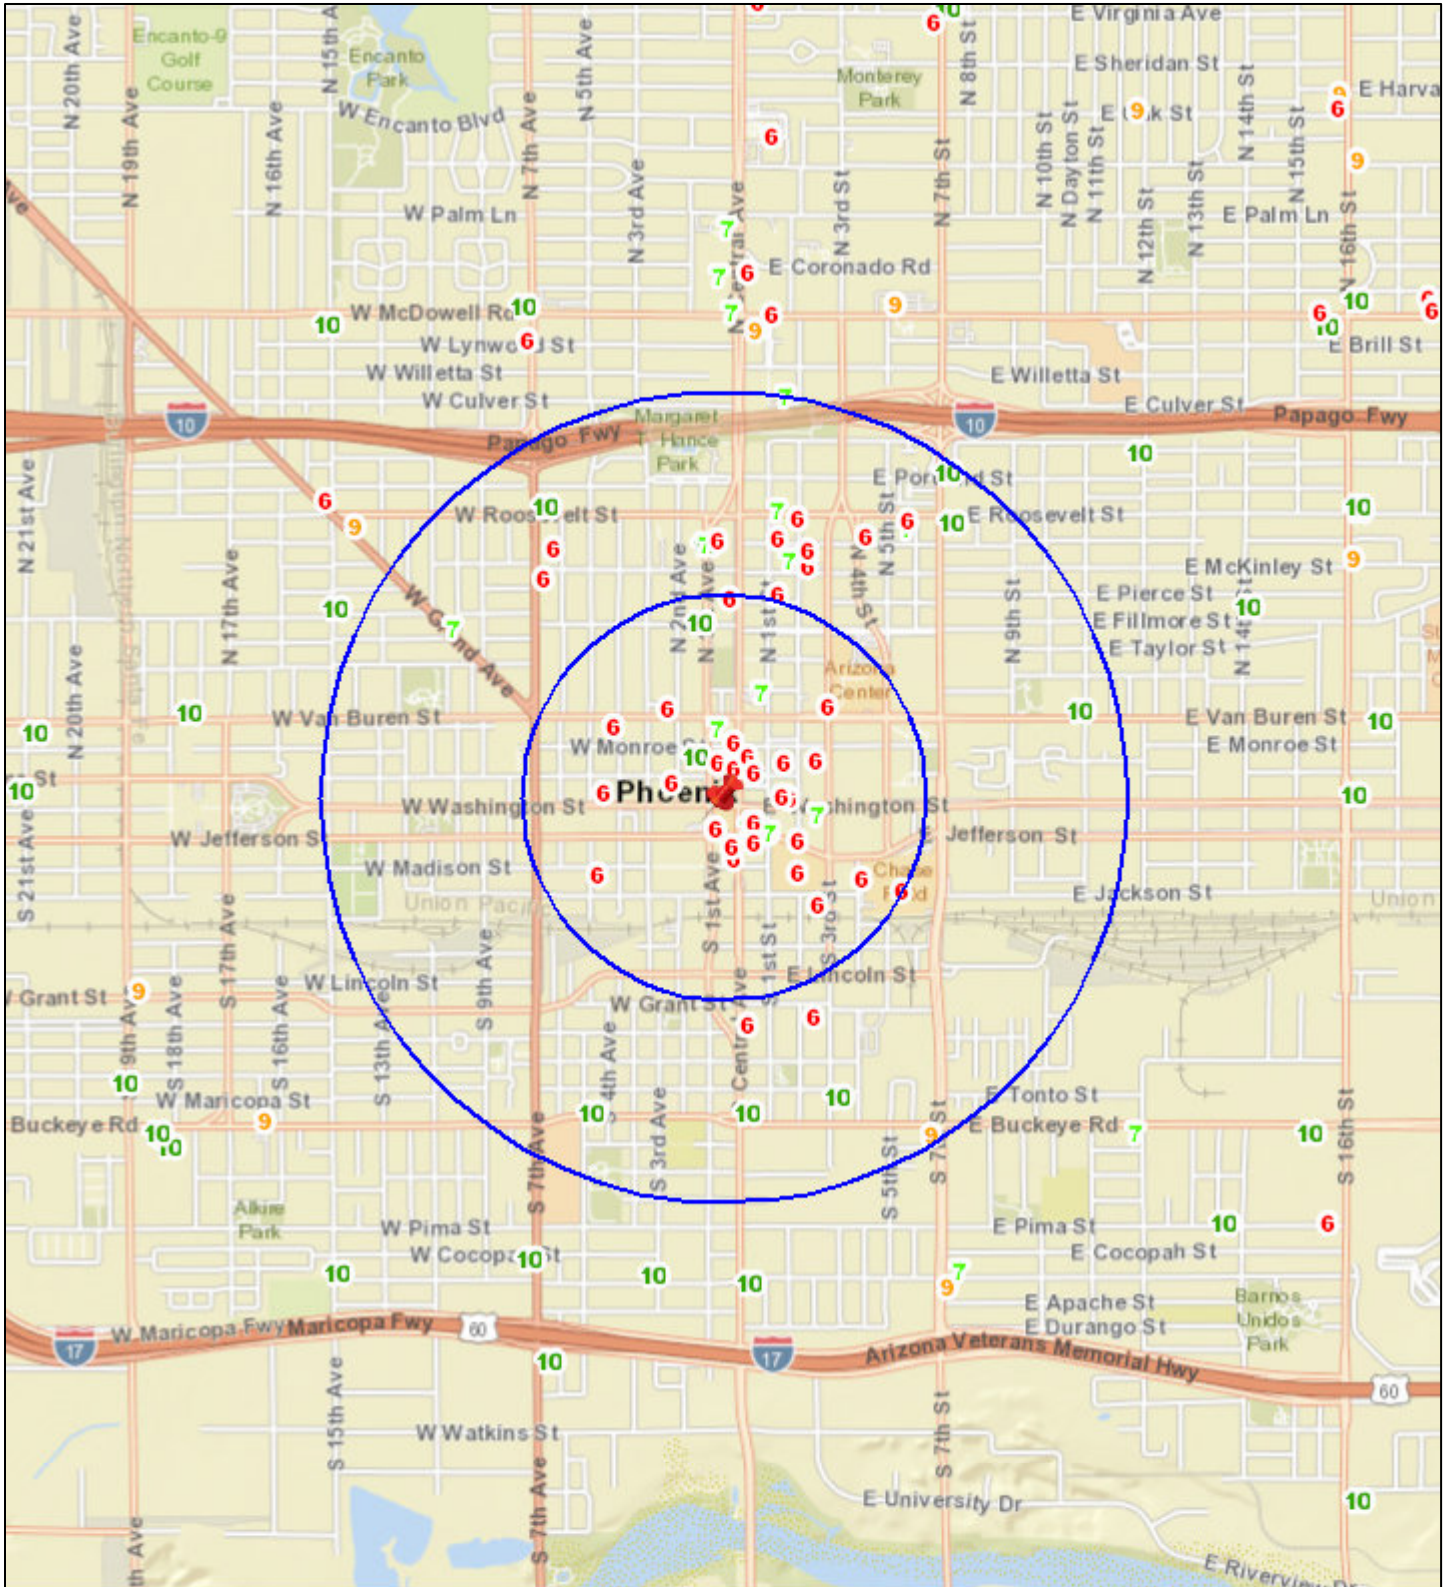

Liquor License Map: WREN AND WOLF

2 N CENTRAL AVE

Date: 6/1/2021