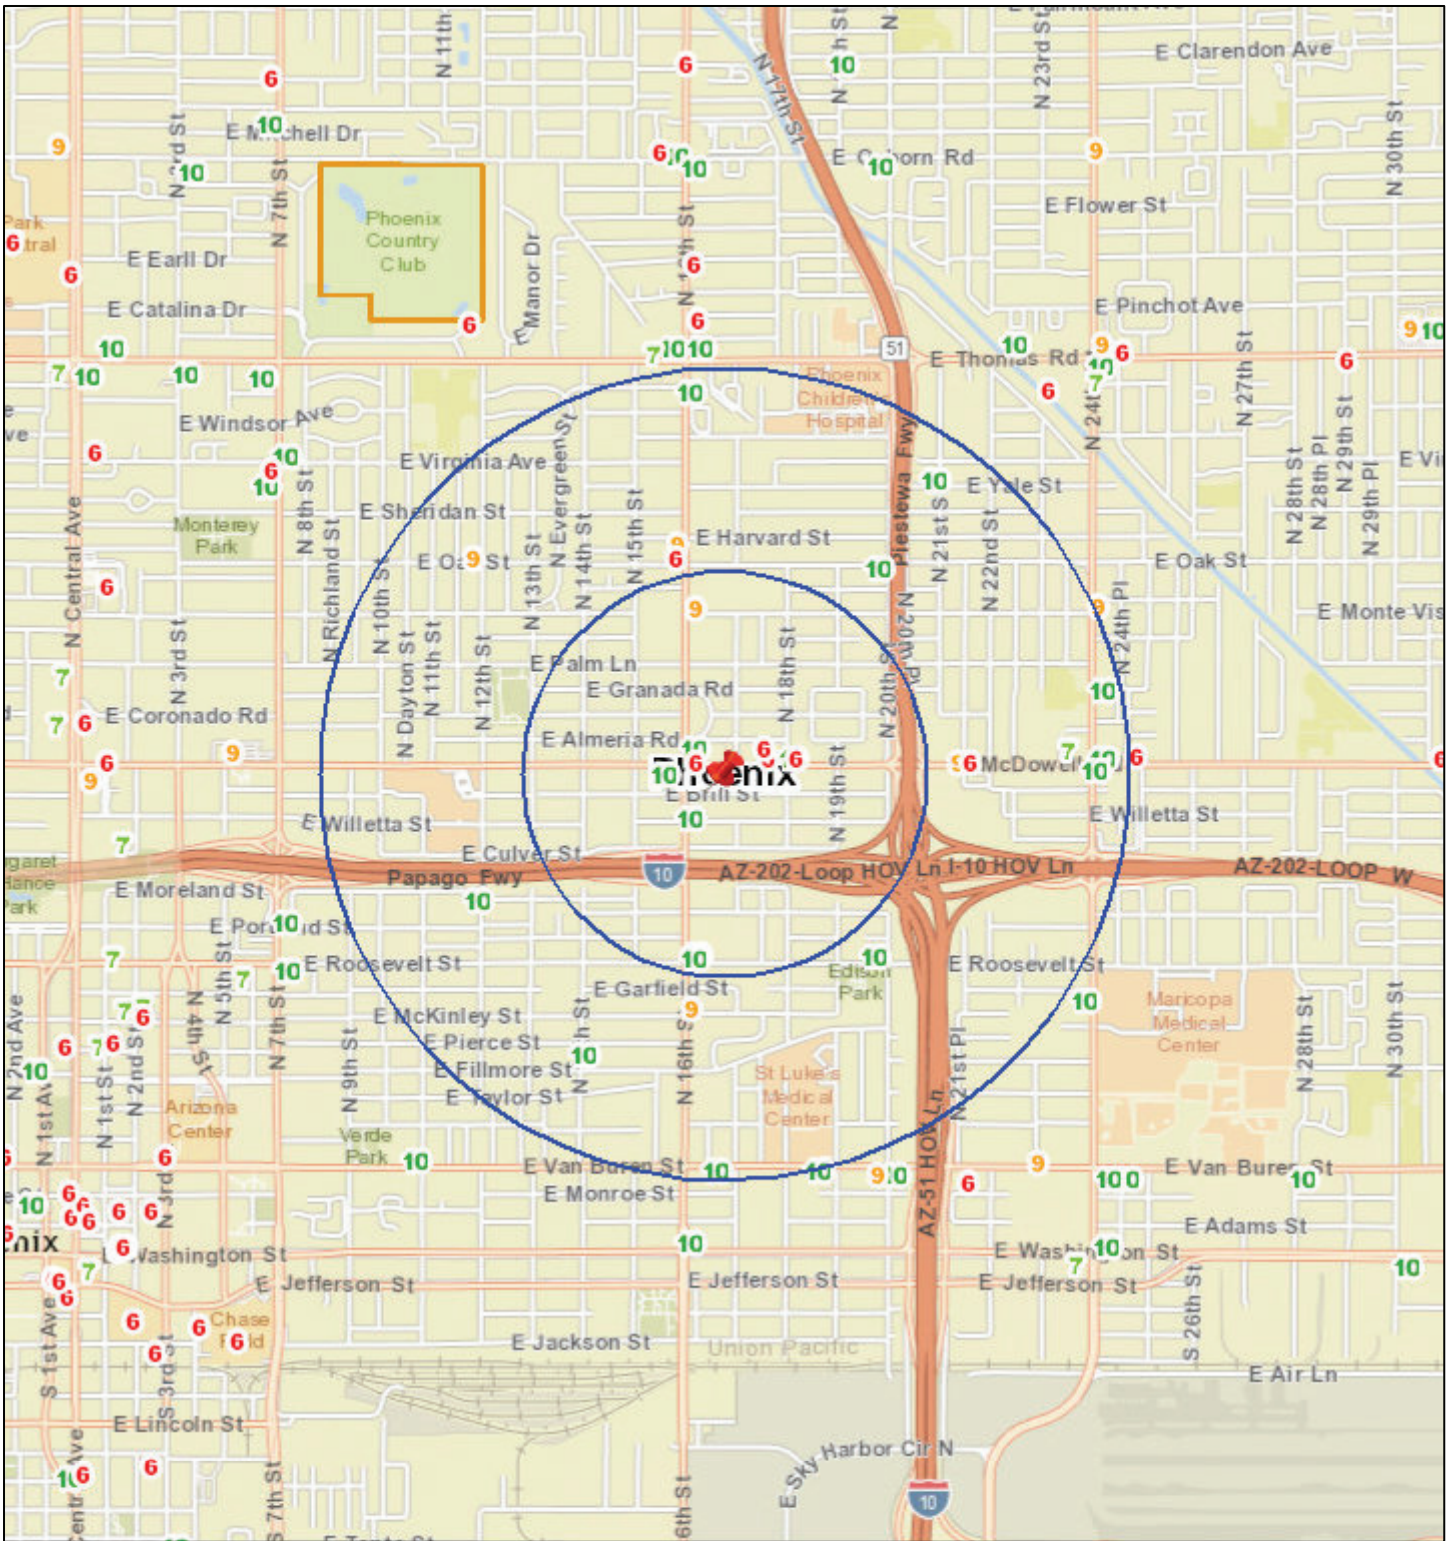

# Liquor License Map: Cassandra

June 15, 2017

1:36,112

mapservices@phoenix.gov  
Sources: Esri, HERE, DeLorme, USGS, Intermap, INCREMENT P, NRCan, Esri Japan, METI, Esri China (Hong Kong), Esri Korea, Esri (Thailand), MapmyIndia, NGCC, © OpenStreetMap contributors, and the GIS User Community