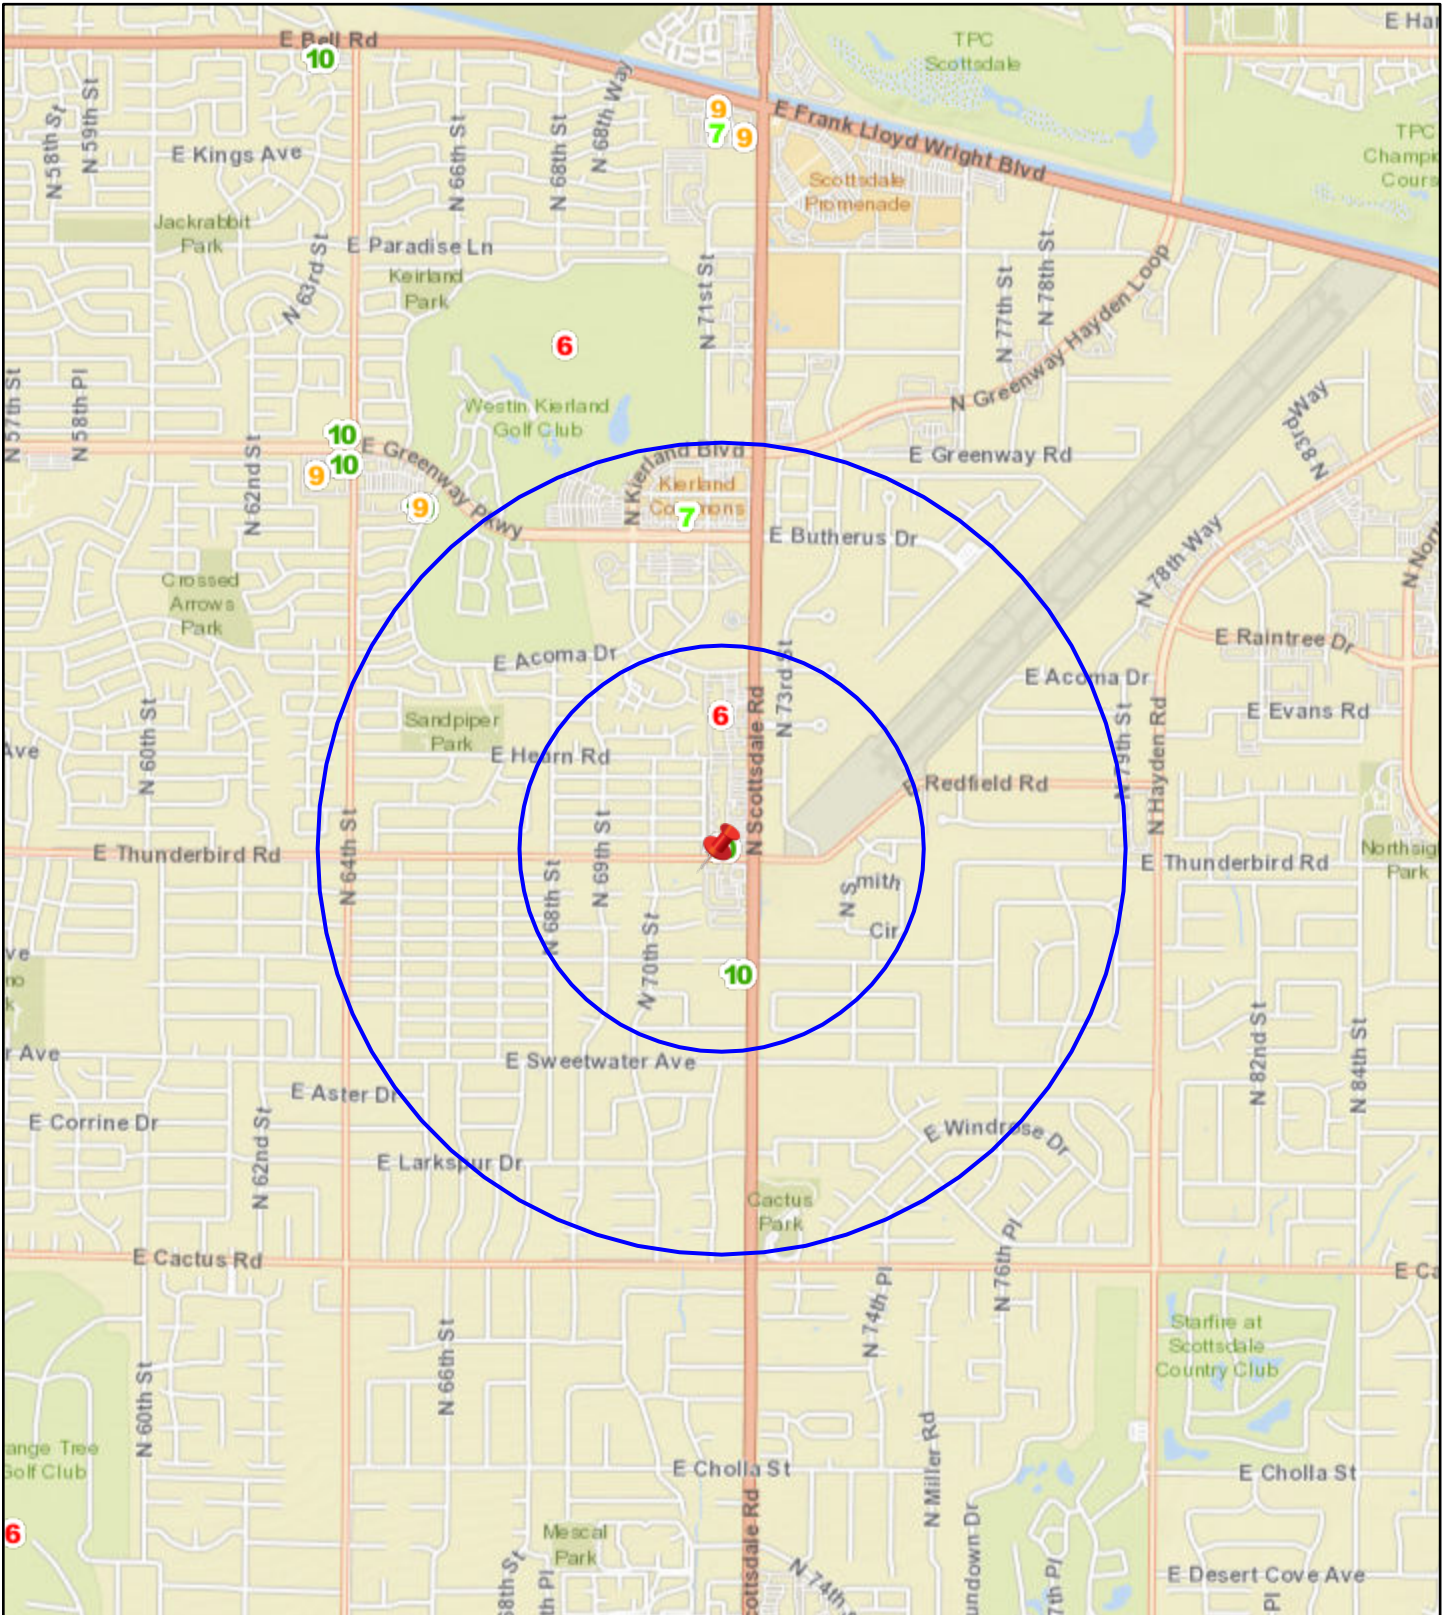

# Liquor License Map: CHIM CHIM THAI

13802 N SCOTTSDALE RD

Date: 5/13/2026

City Clerk Department