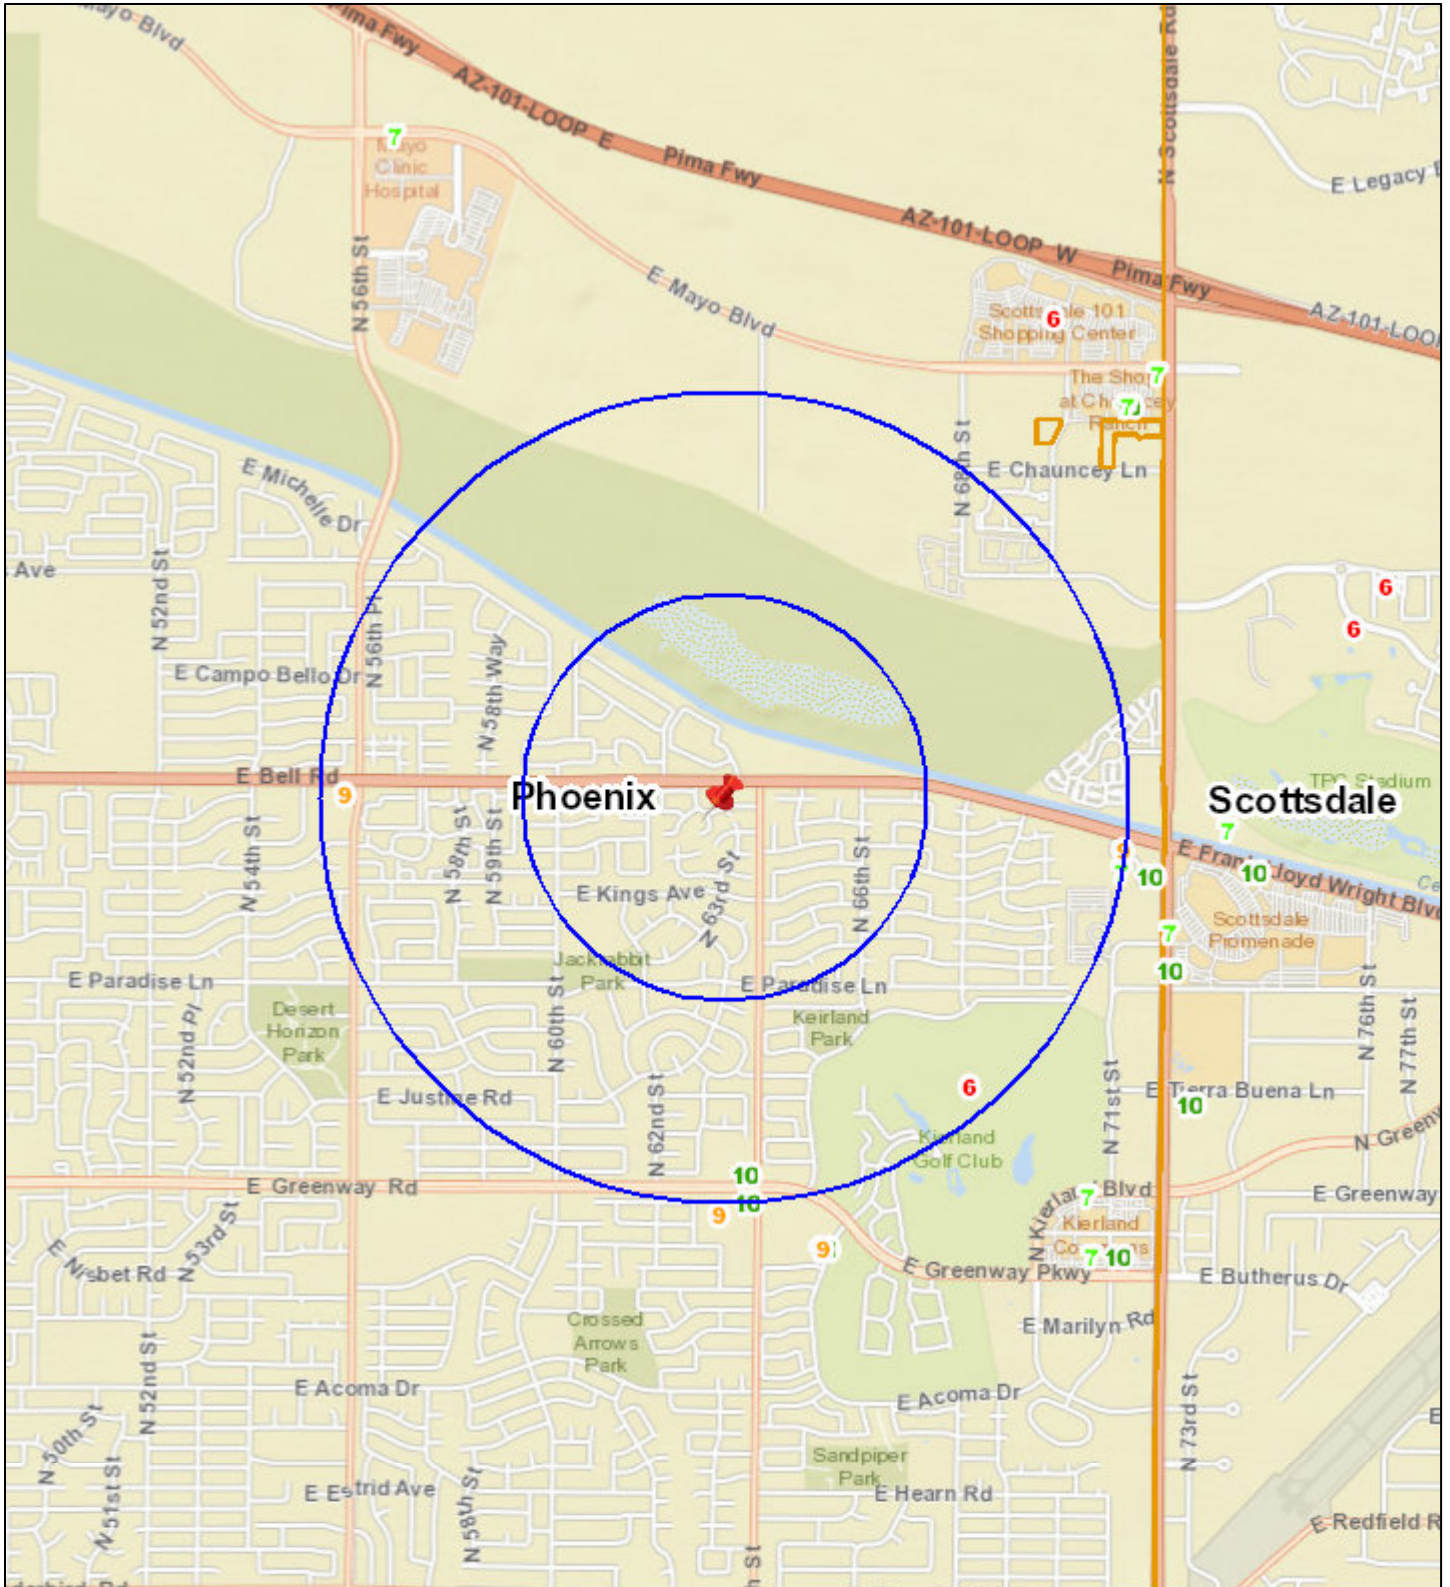

Liquor License Map: THE BREAKFAST JOYNT

6245 E BELL RD

Date: 11/1/2017