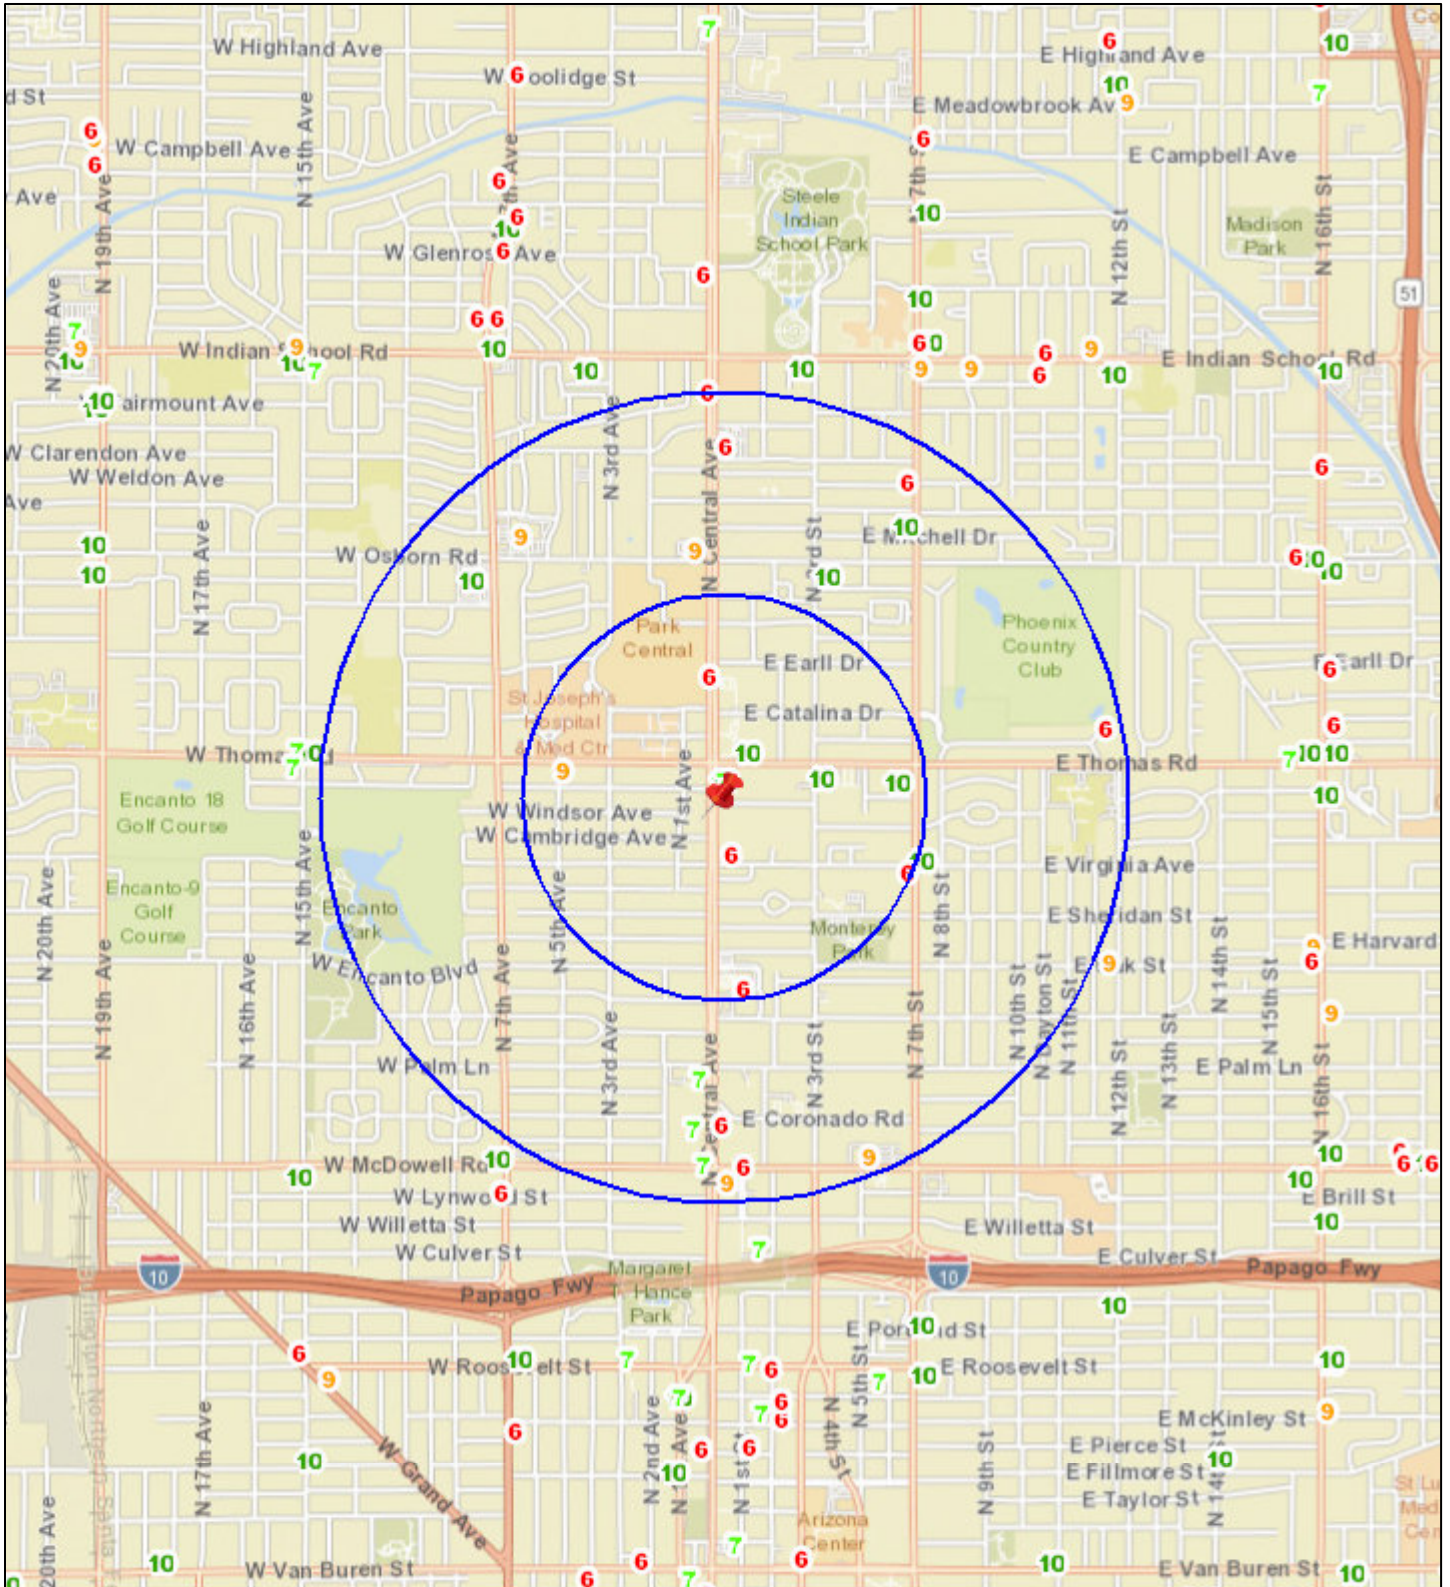

# Liquor License Map: SIU WOK

2801 N CENTRAL AVE

Date: 4/3/2019