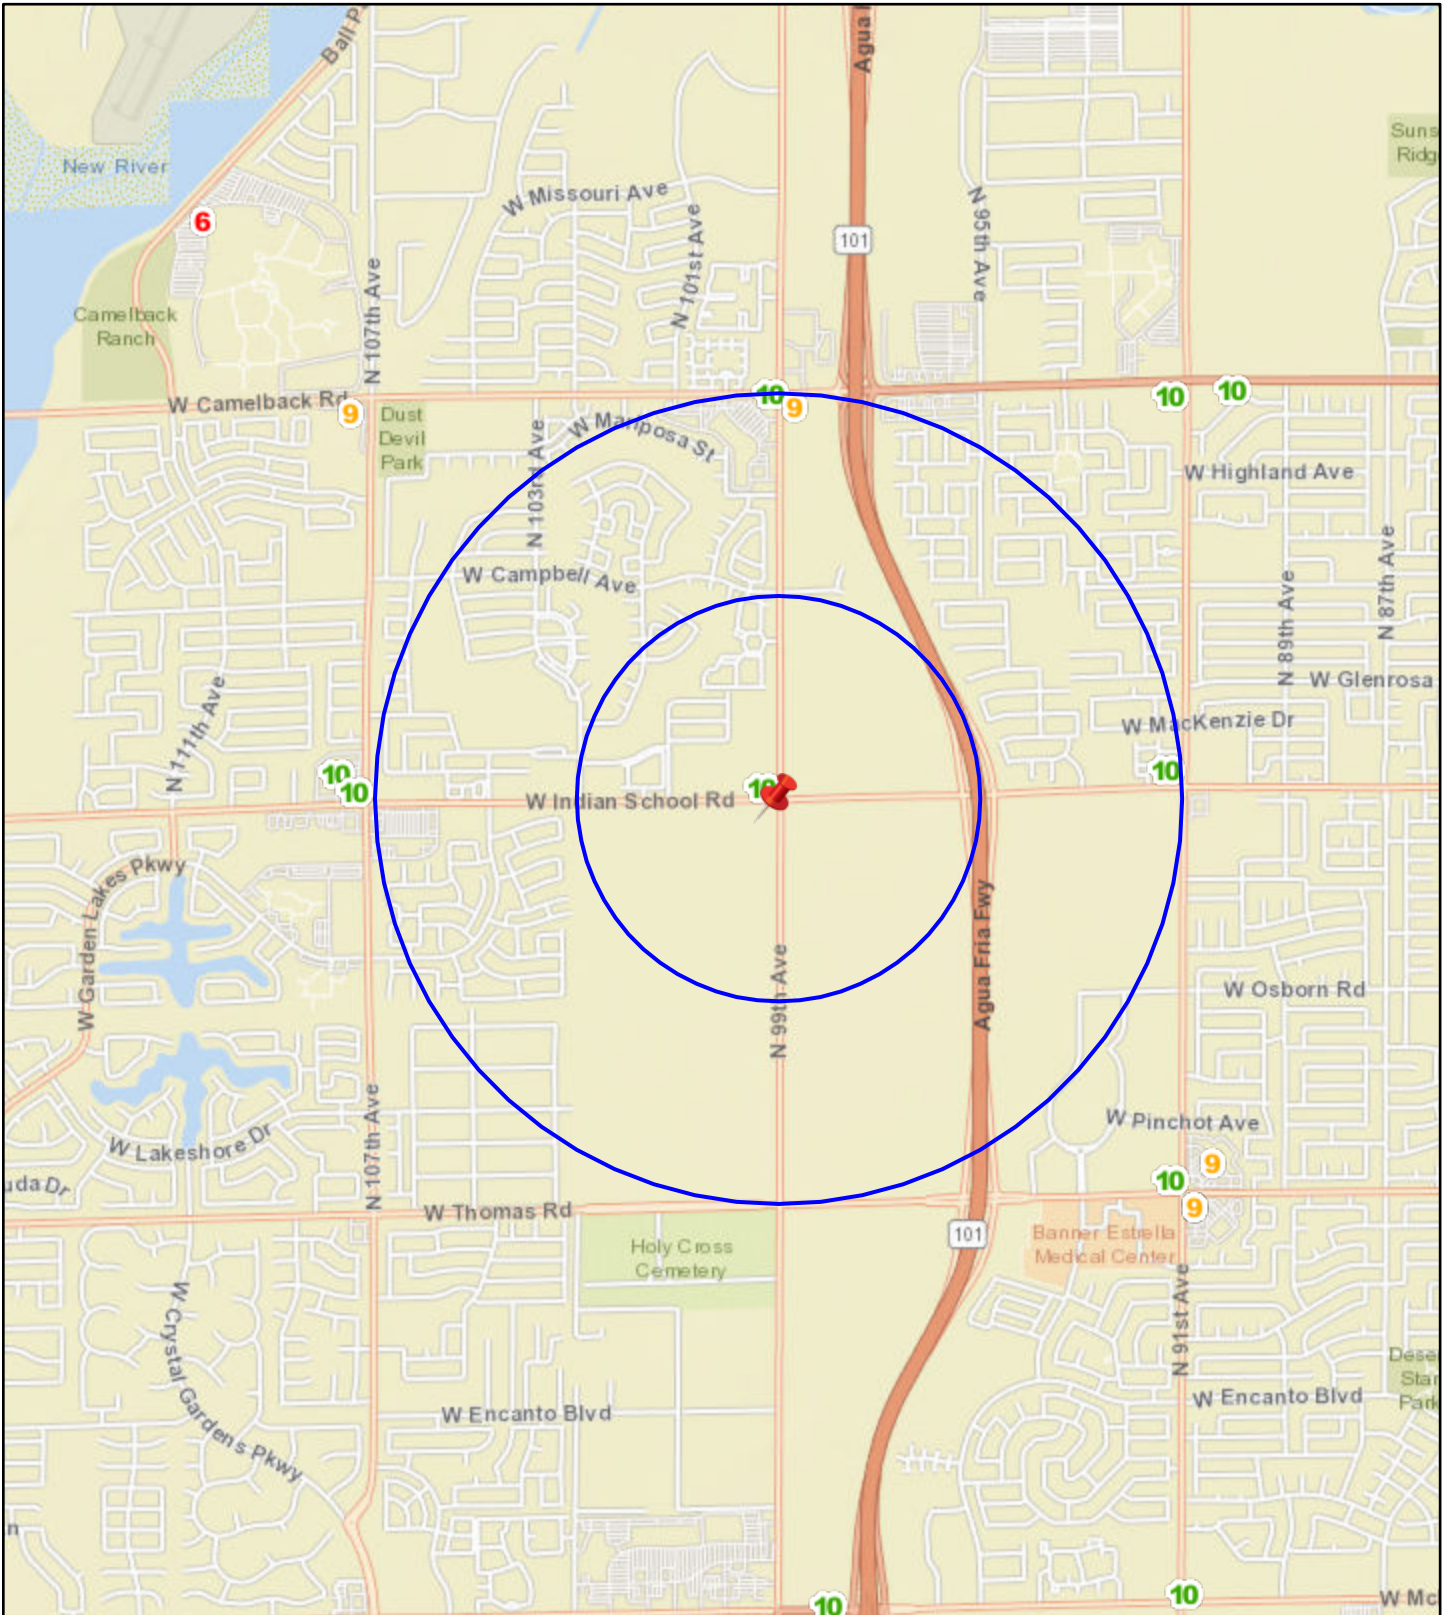

Liquor License Map: CHIPOTLE MEXICAN GRILL #5633

9820 W INDIAN SCHOOL RD

Date: 4/29/2026

City Clerk Department