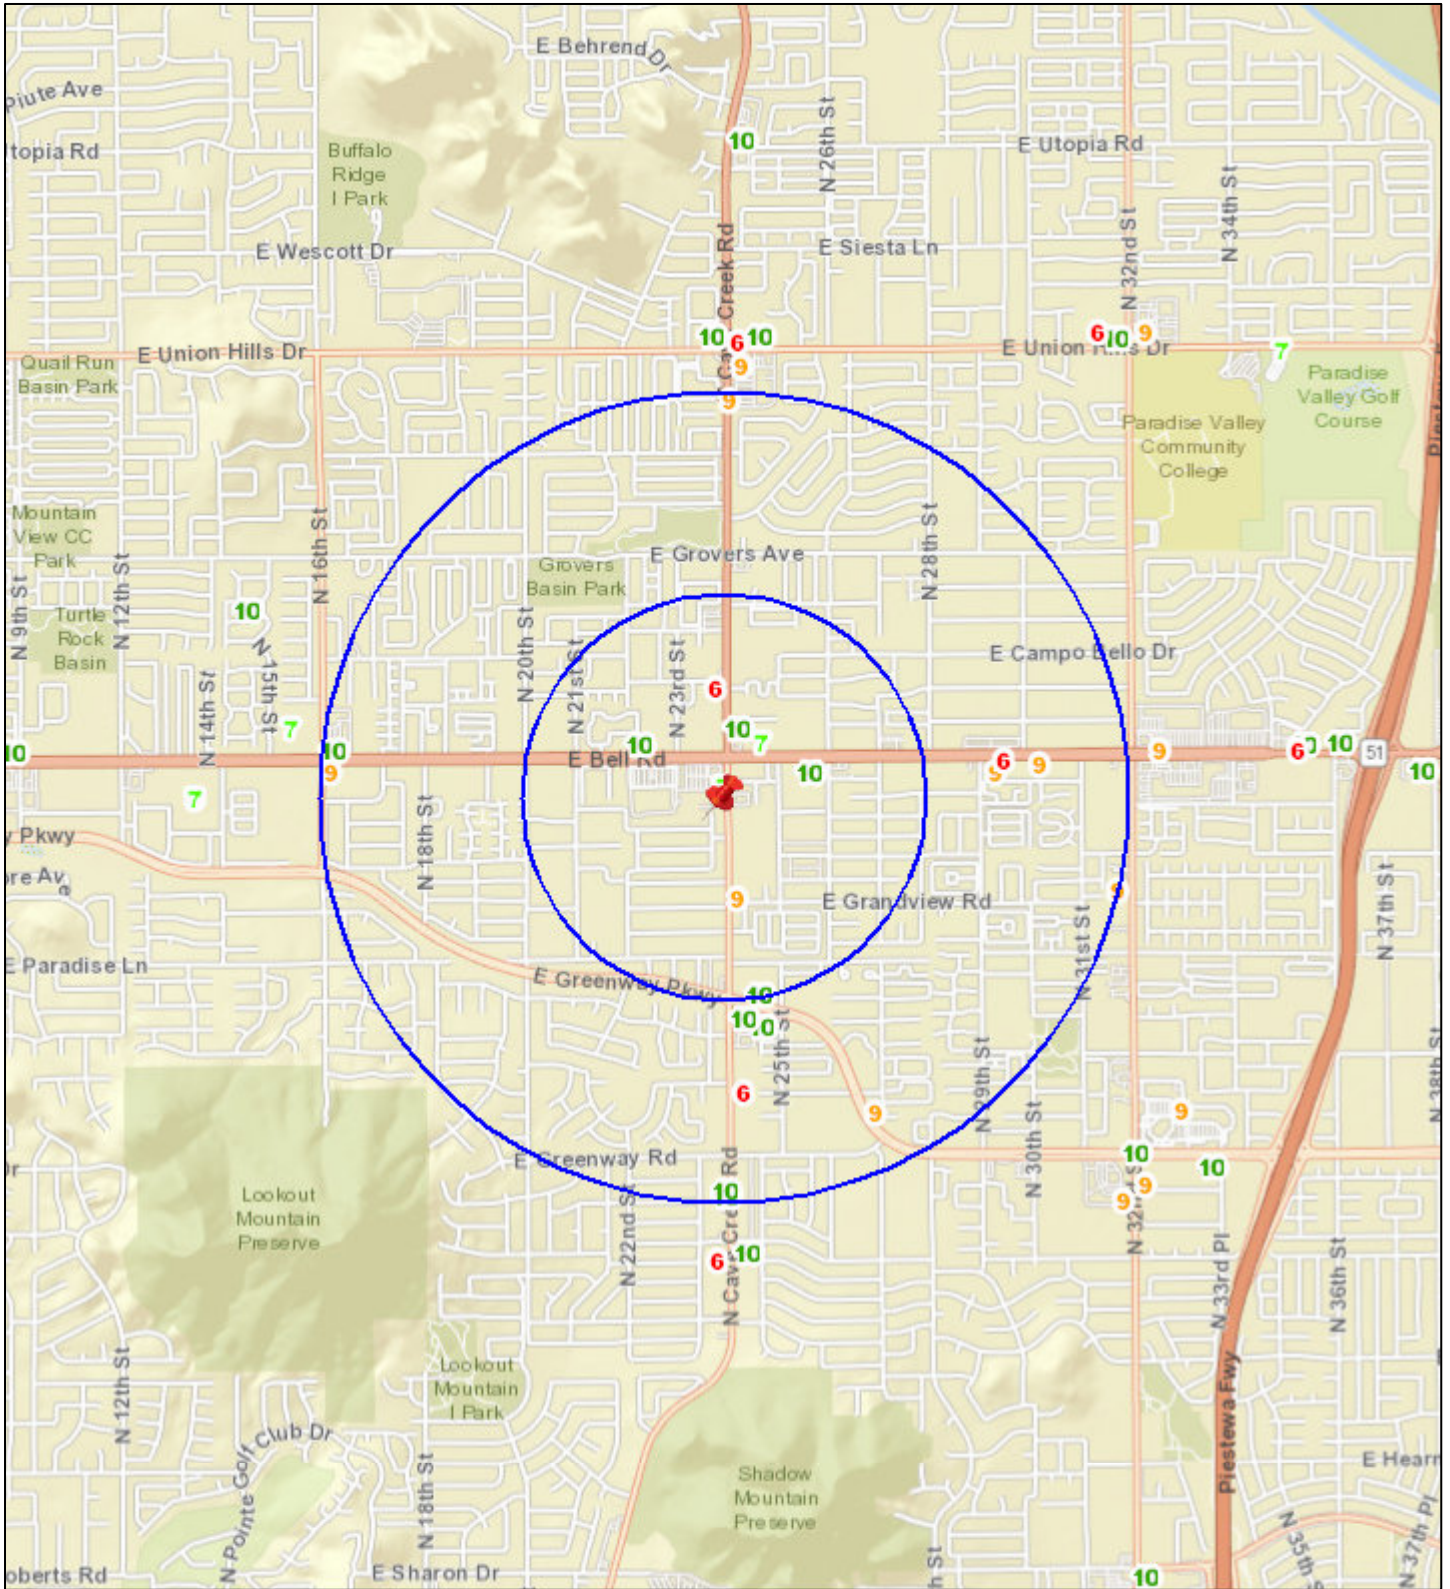

Liquor License Map: SMASHERS EATS

16816 N CAVE CREEK RD

Date: 4/15/2021