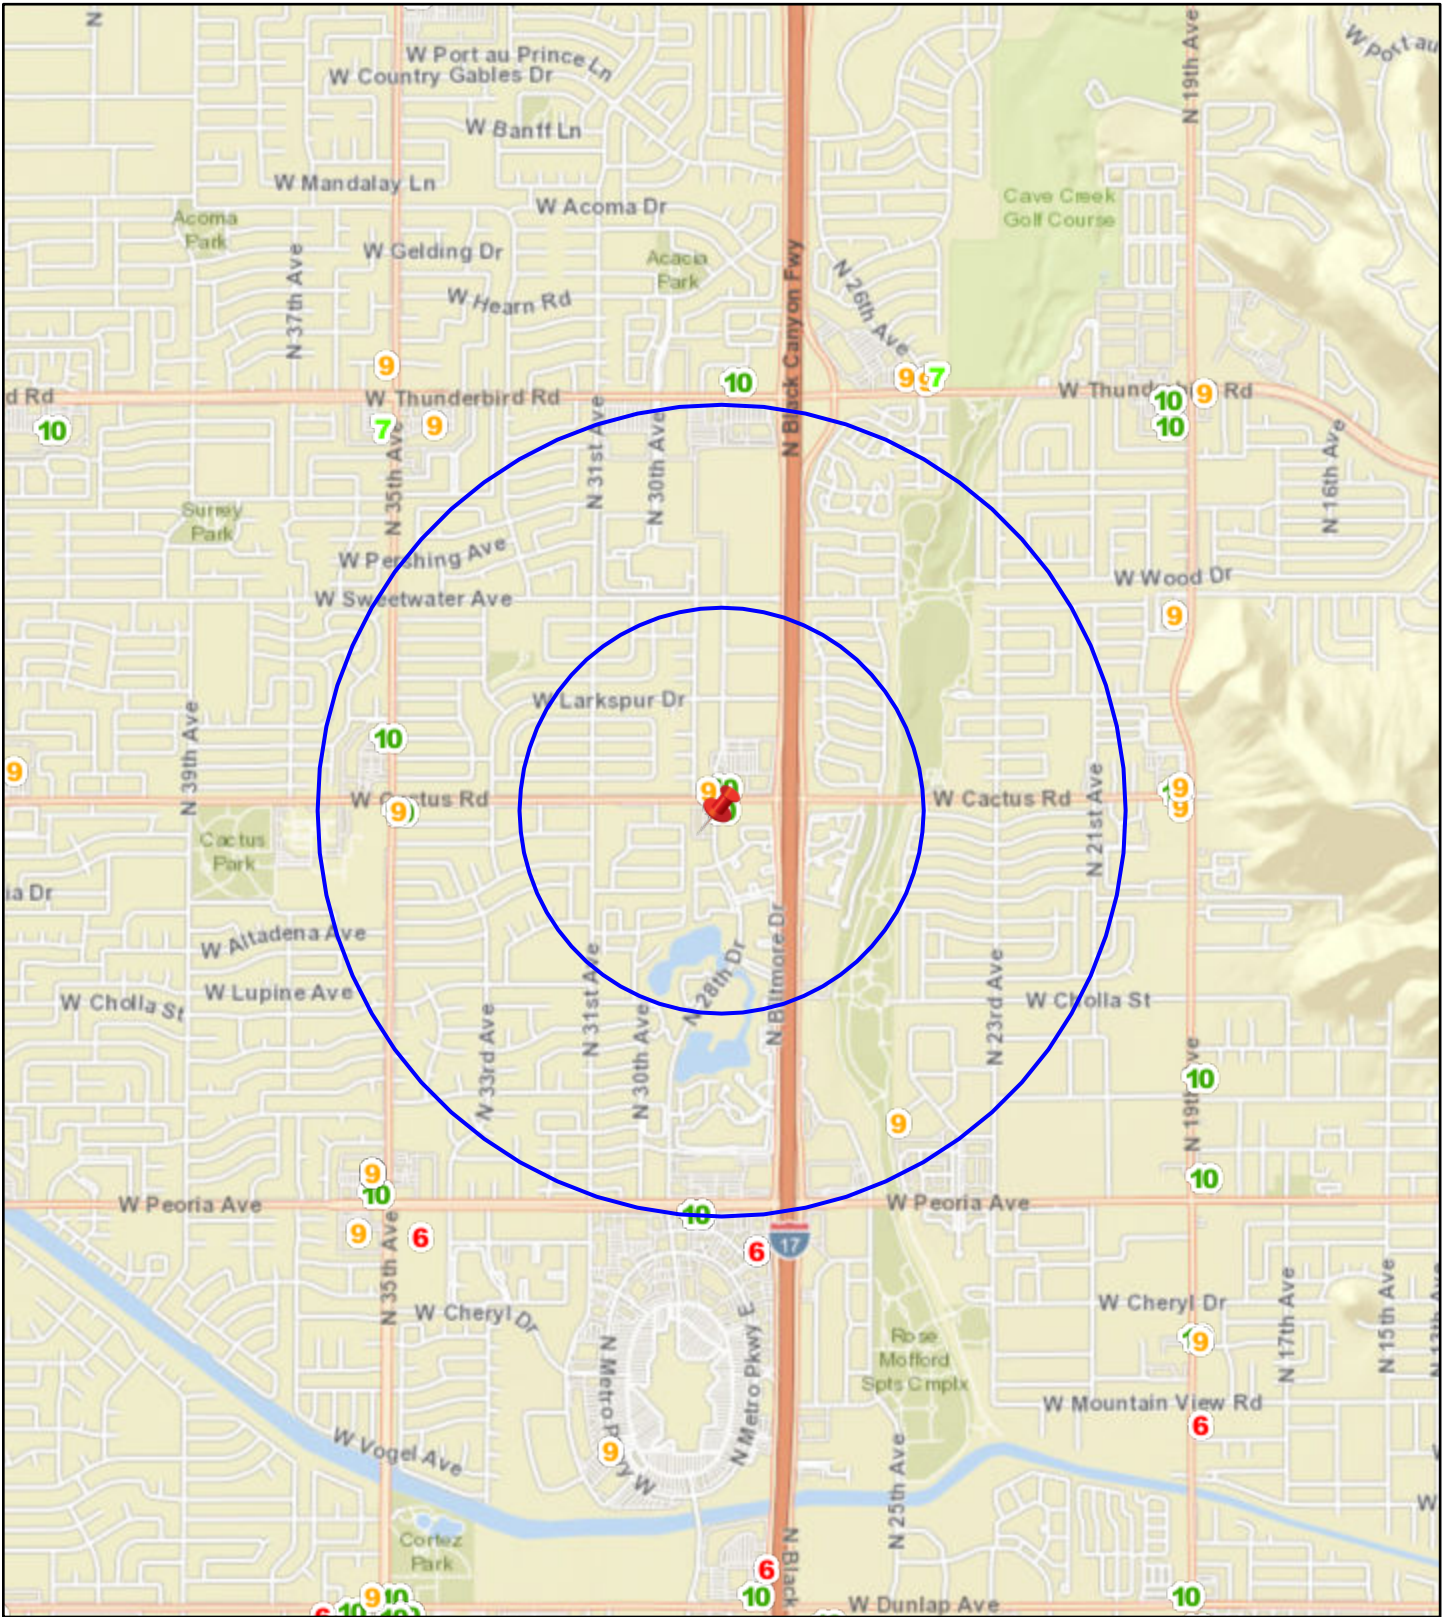

Liquor License Map: 7-ELEVEN #20433H

12033 N 28TH DR

Date: 5/19/2026