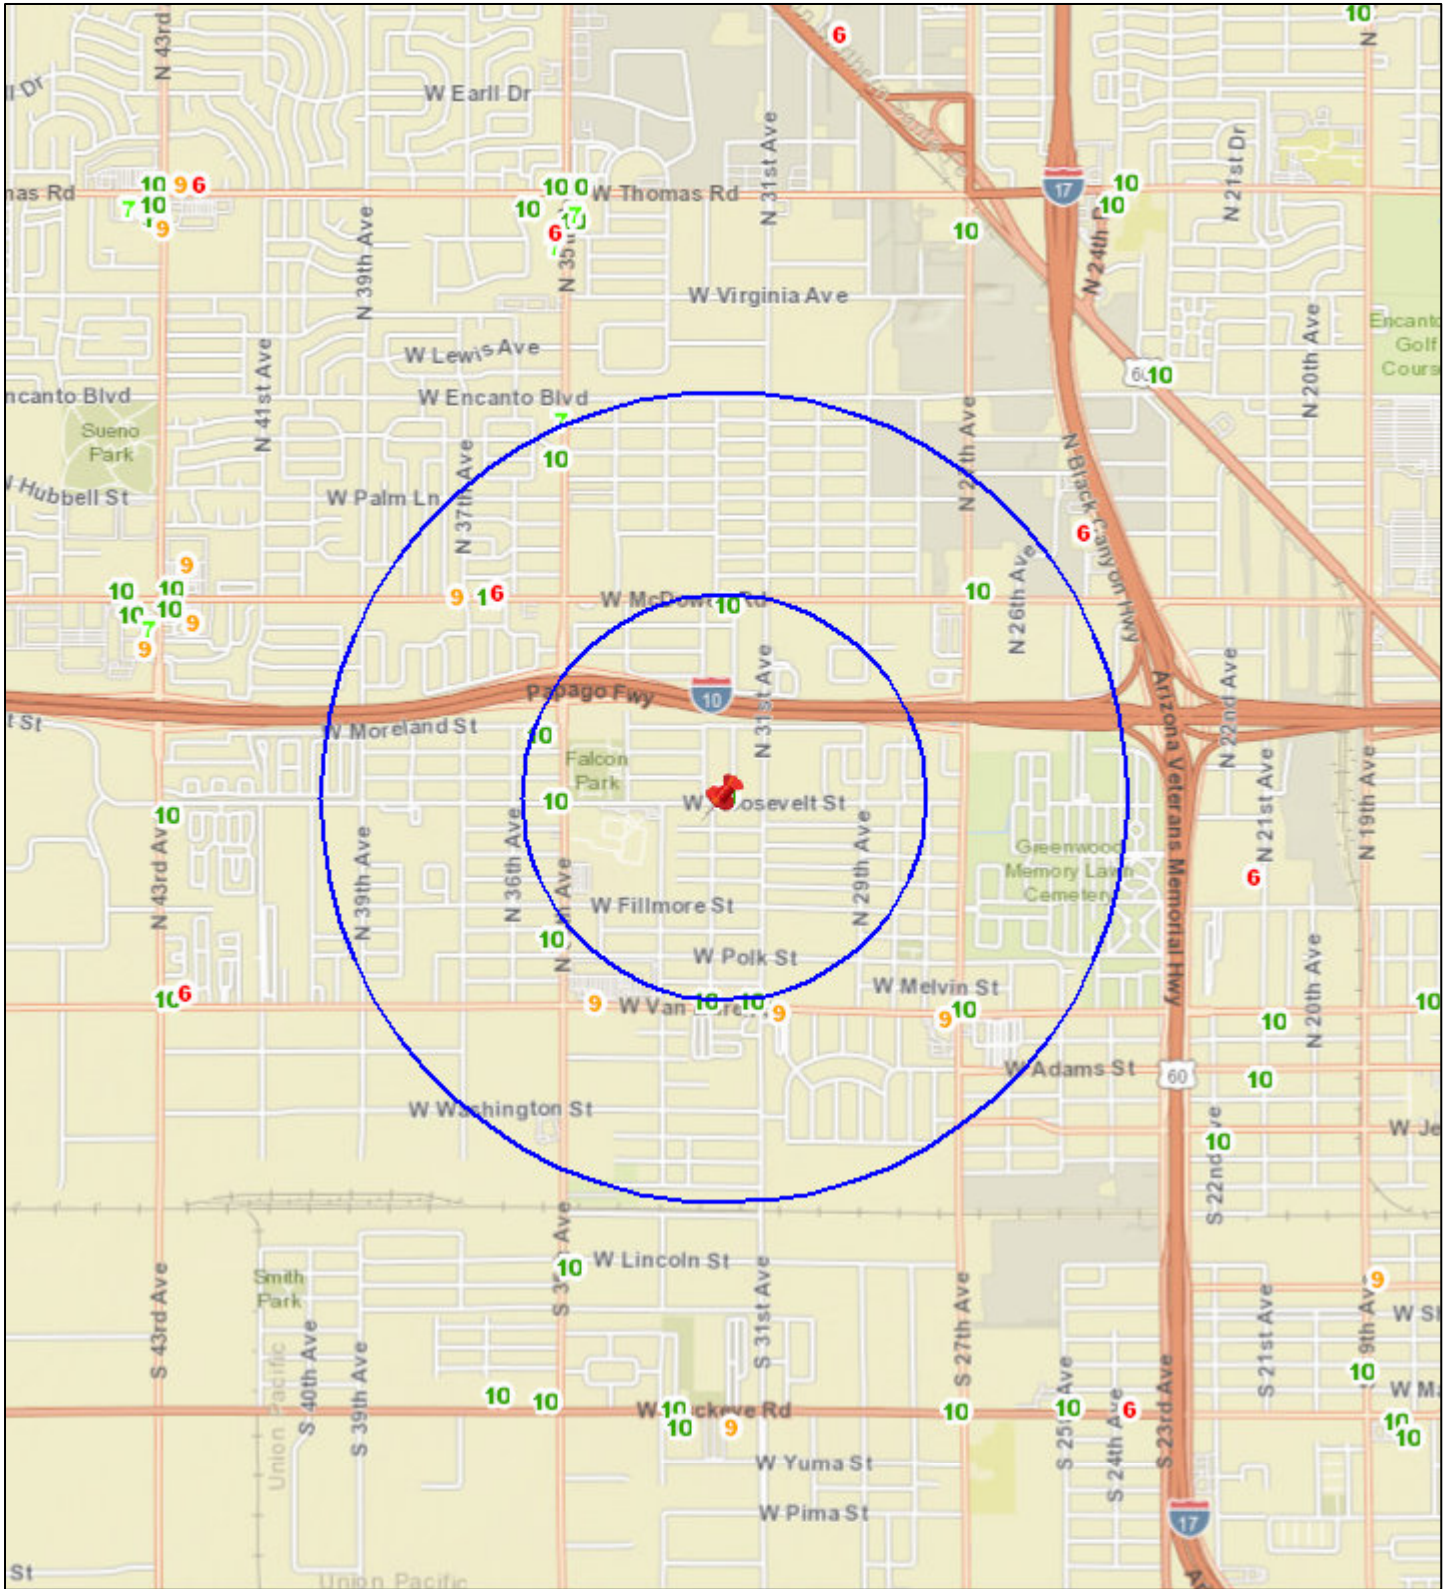

Liquor License Map: SAMI'S MARKET

3202 W ROOSEVELT ST

Date: 7/5/2022