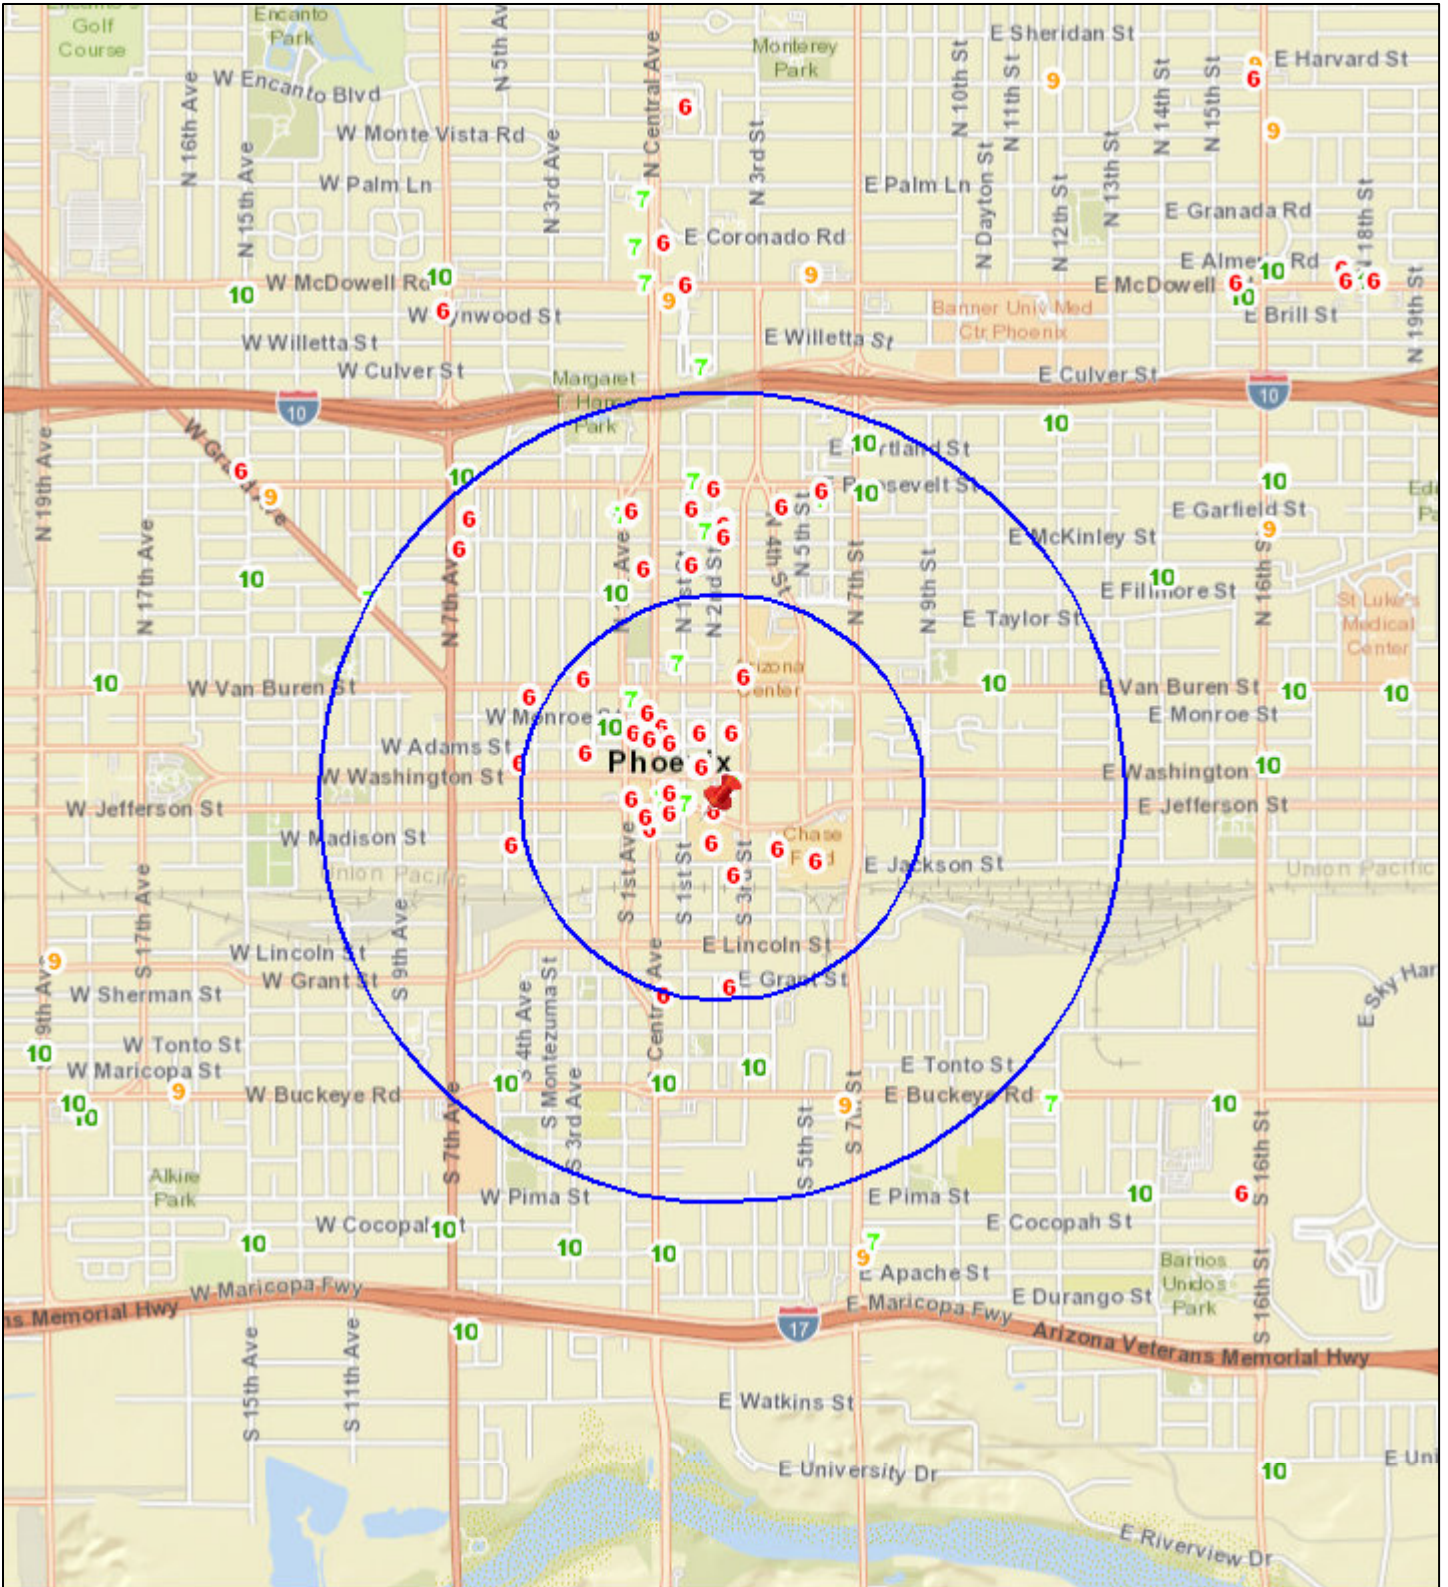

# Liquor License Map: AINSWORTH PHOENIX

3 S 2ND ST

Date: 4/16/2021