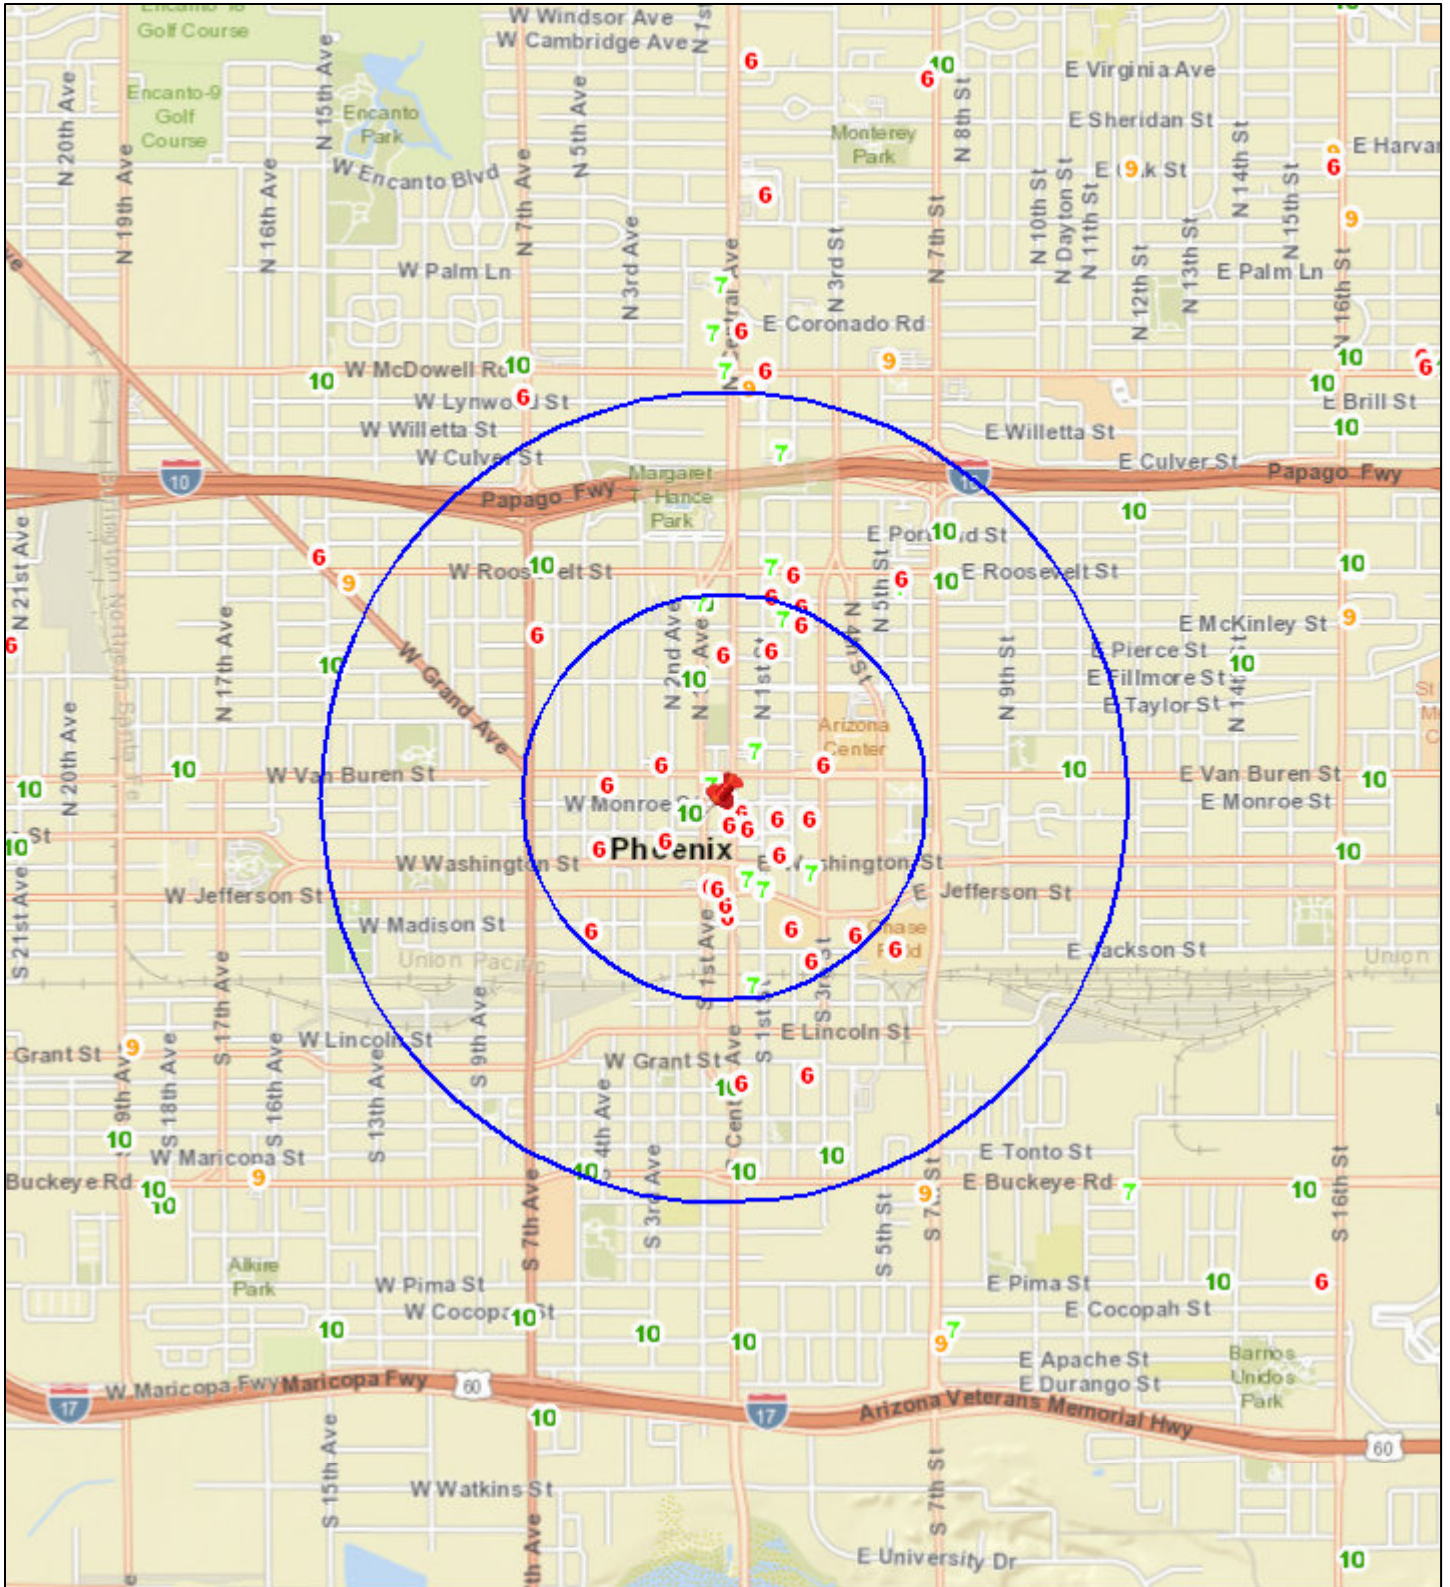

Liquor License Map: CENTRICO

202 N CENTRAL AVE

Date: 3/6/2020