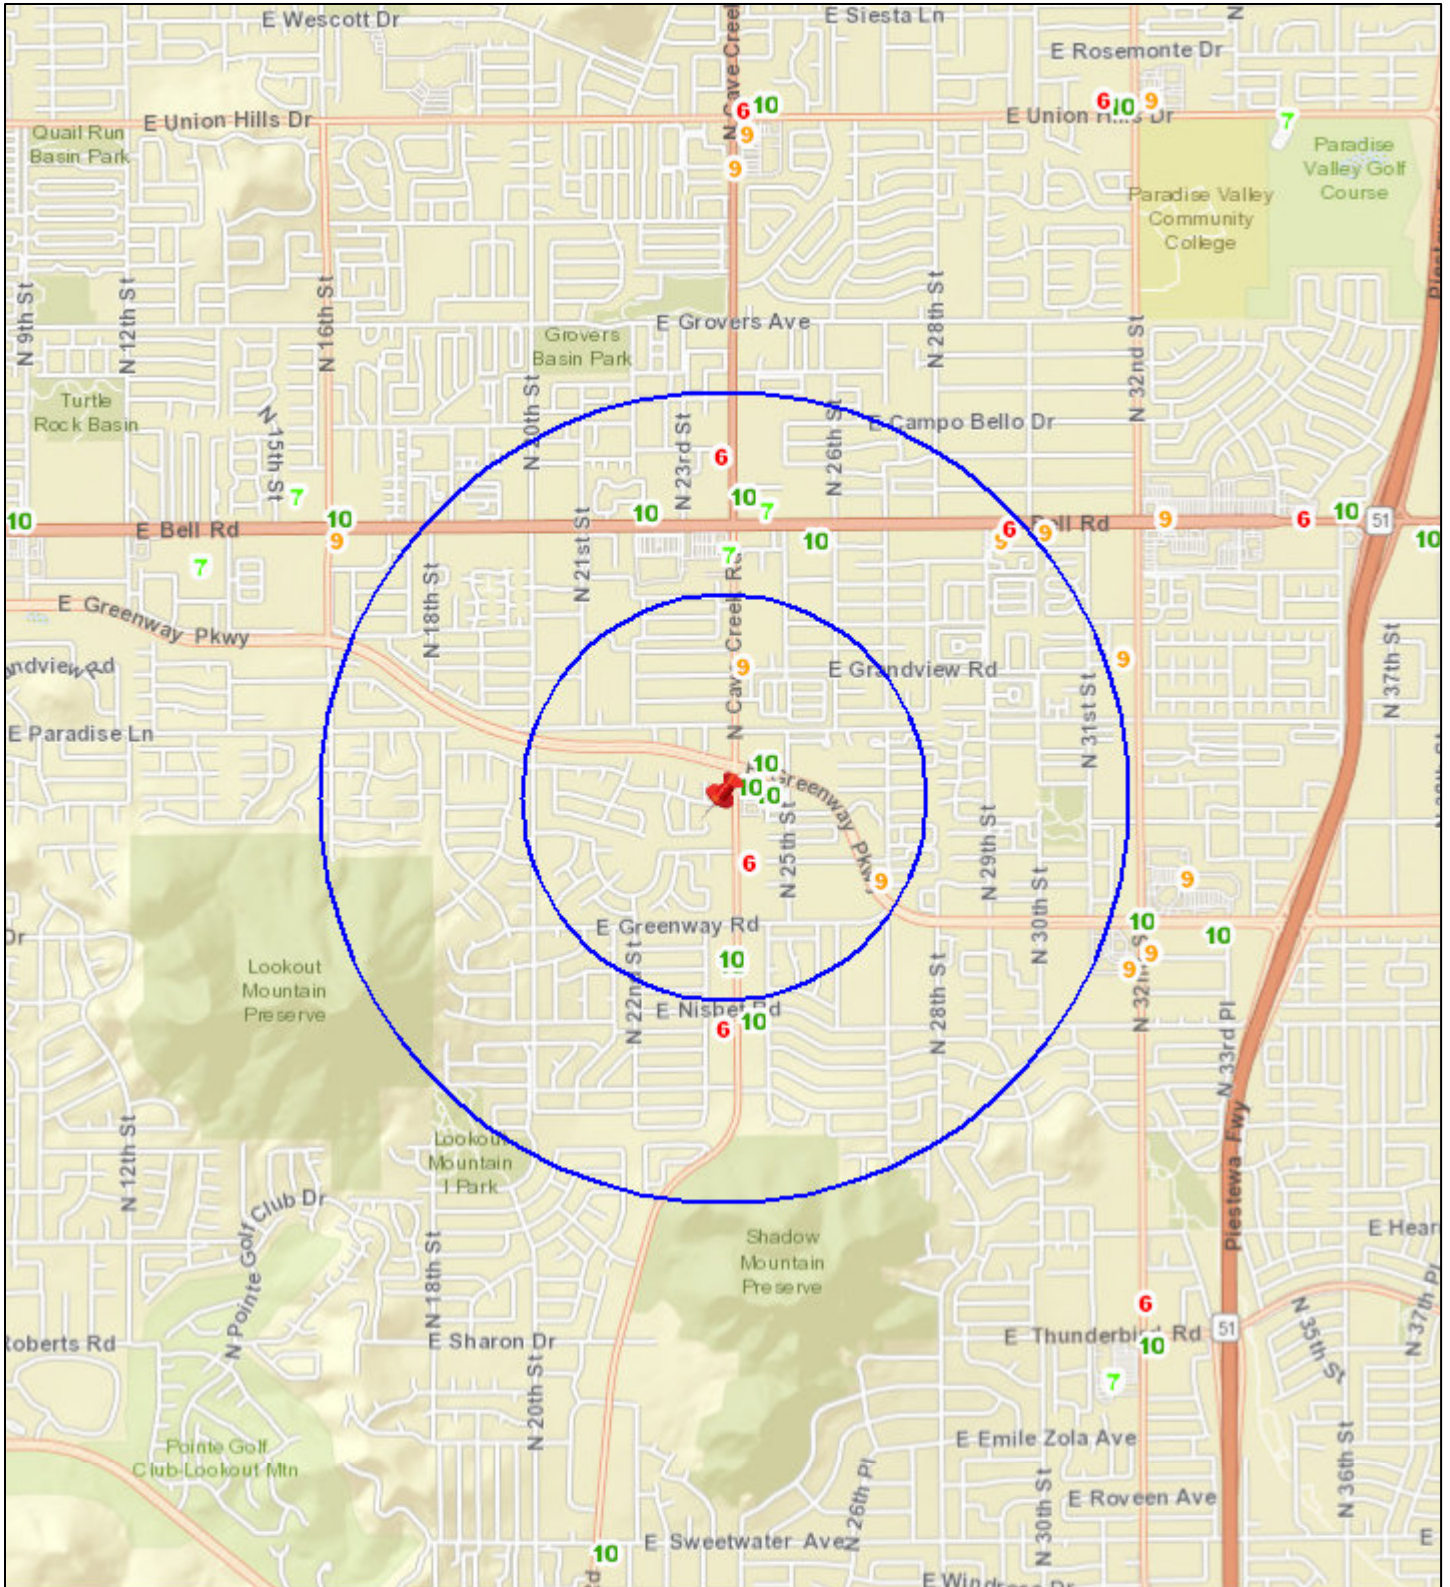

Liquor License Map: TAMALE STORE

15842 N CAVE CREEK RD

Date: 4/8/2019