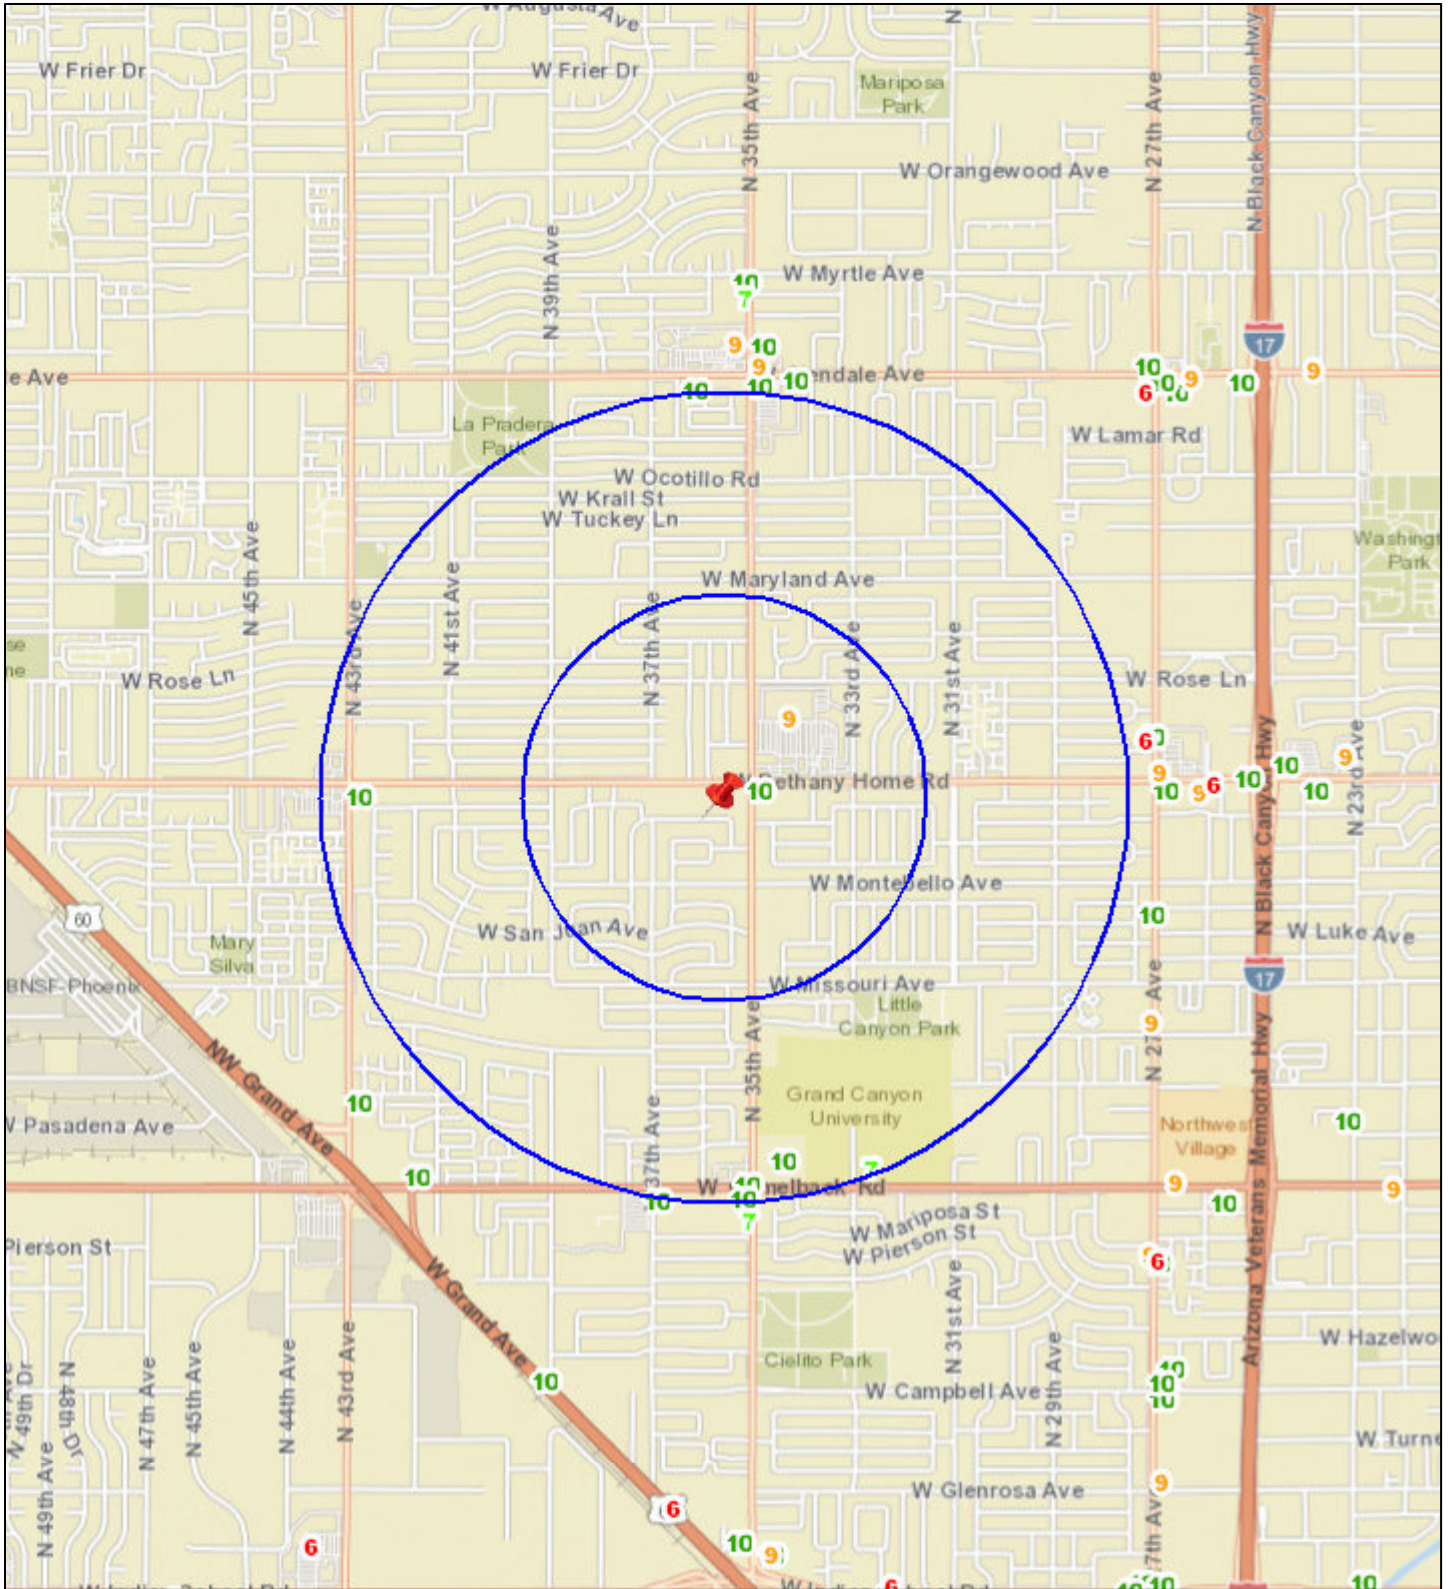

Liquor License Map: ADDIS ABABA RESTAURANT & CAFE

3527 W BETHANY HOME RD

Date: 2/28/2020