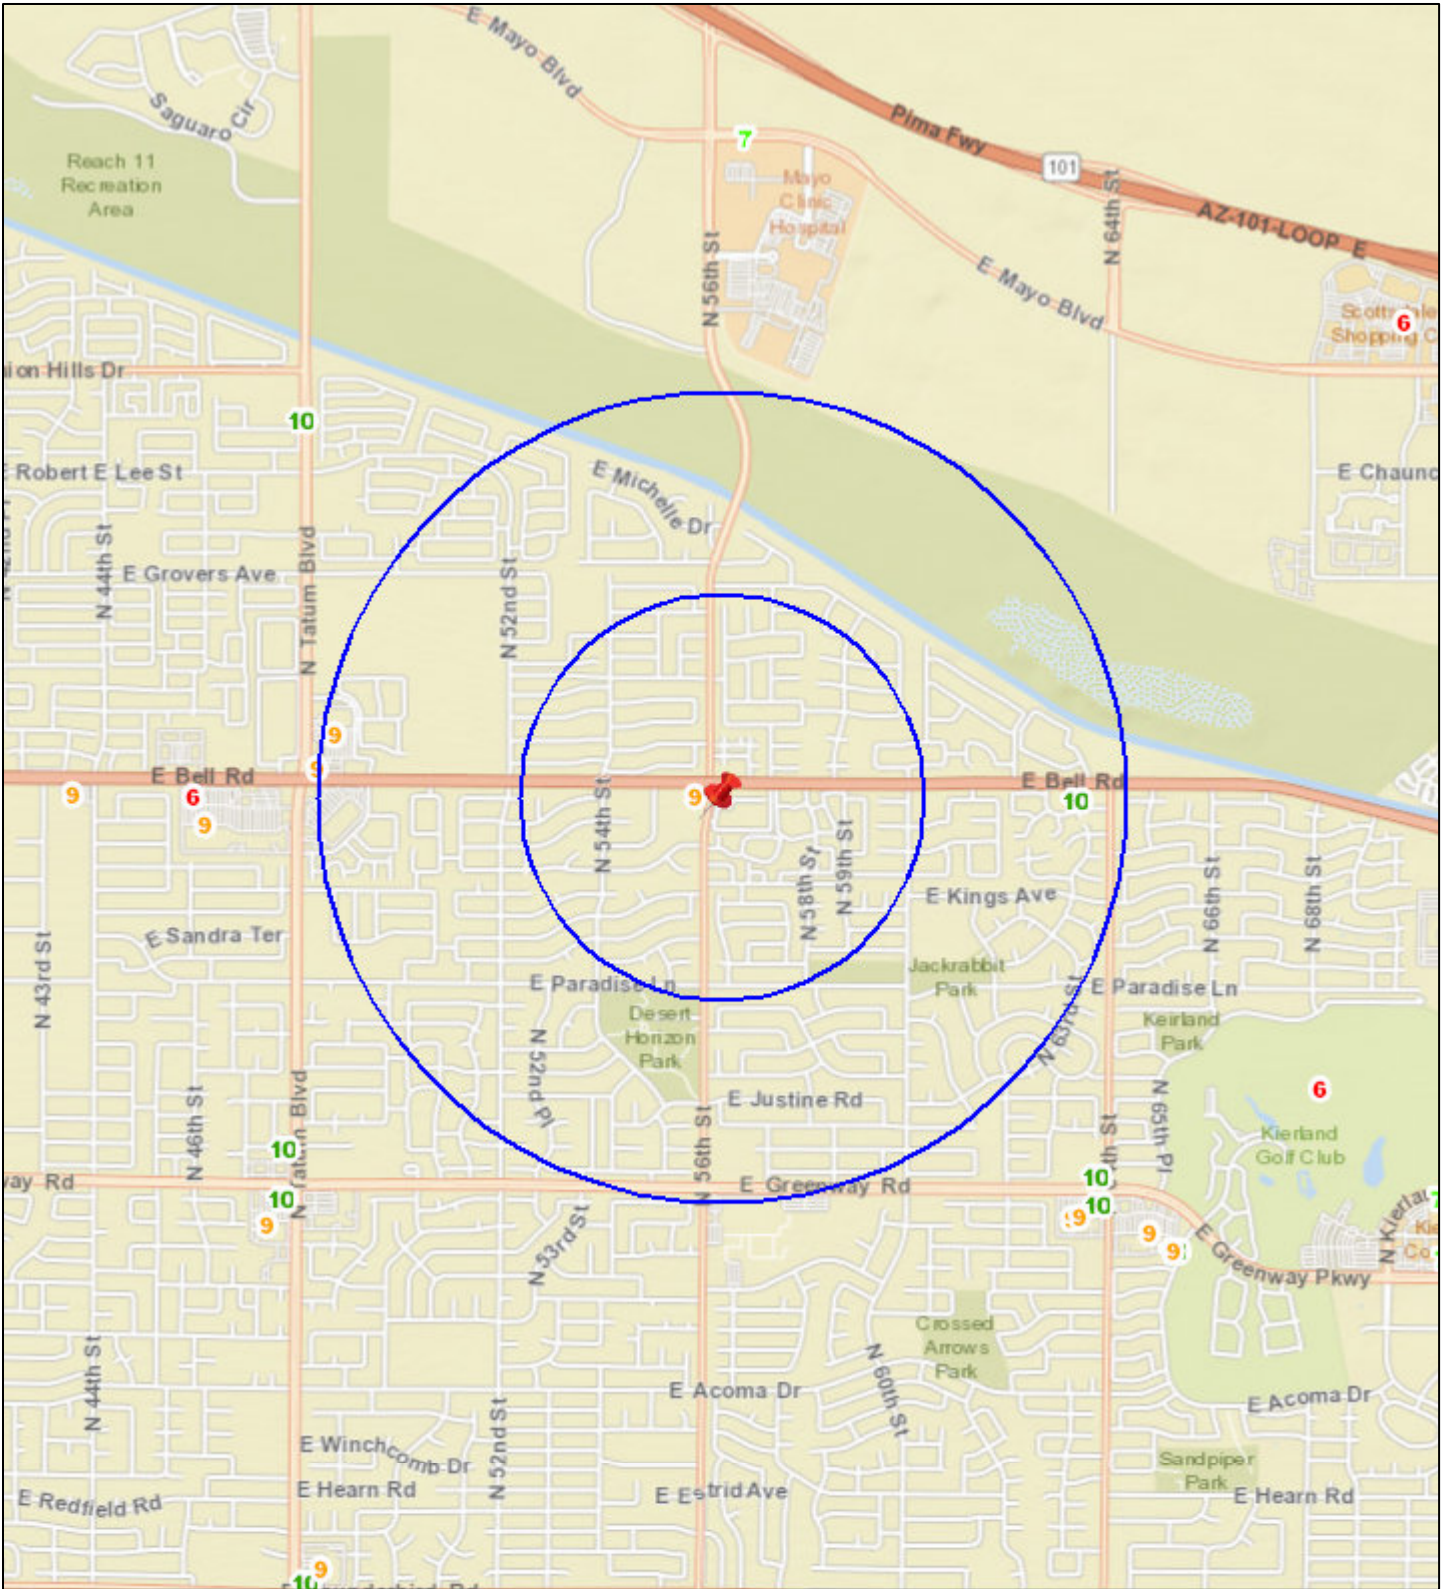

# Liquor License Map: CIRCLE K STORE #9529

5601 E BELL RD

Date: 3/28/2019