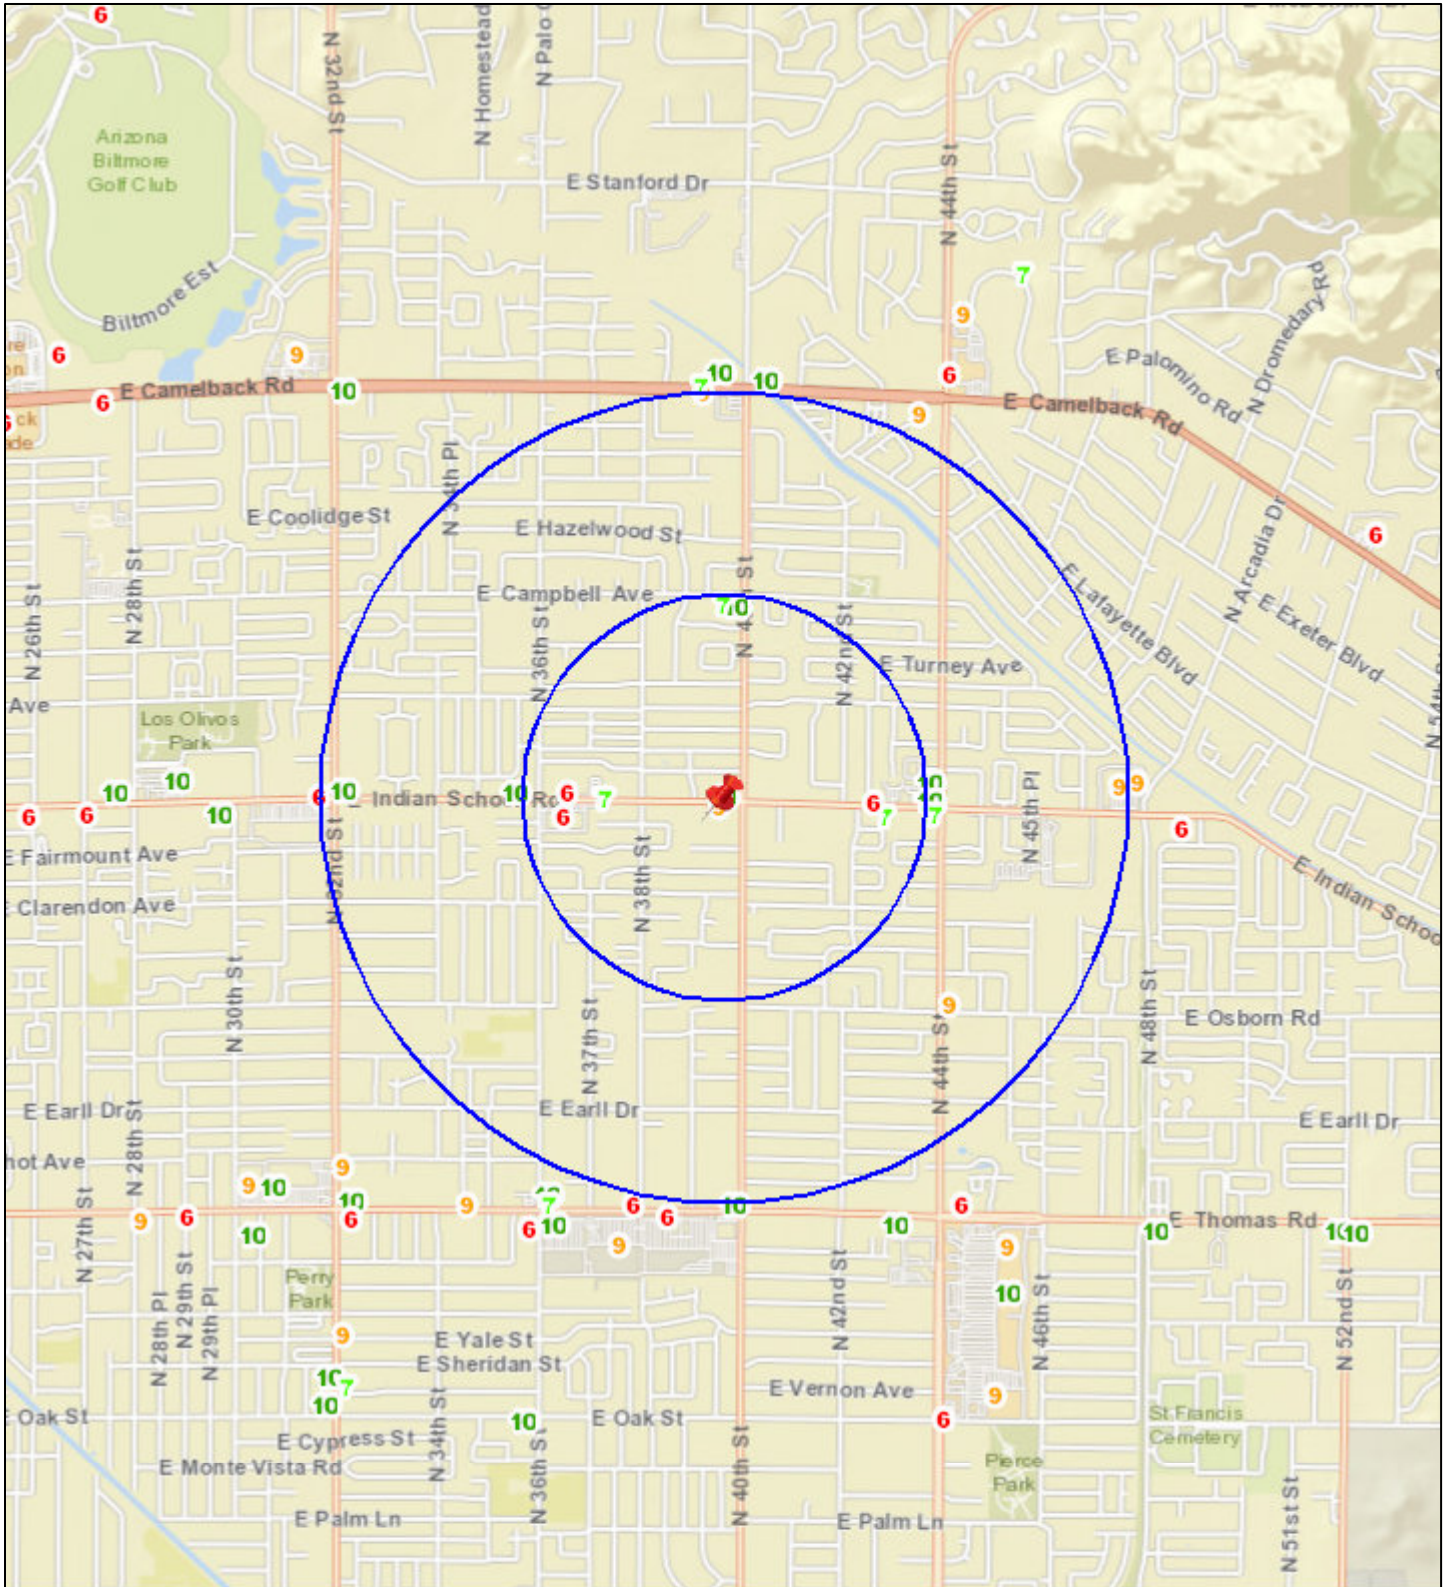

Liquor License Map: BRUNCH & SIP

3950 E INDIAN SCHOOL RD

Date: 2/26/2020