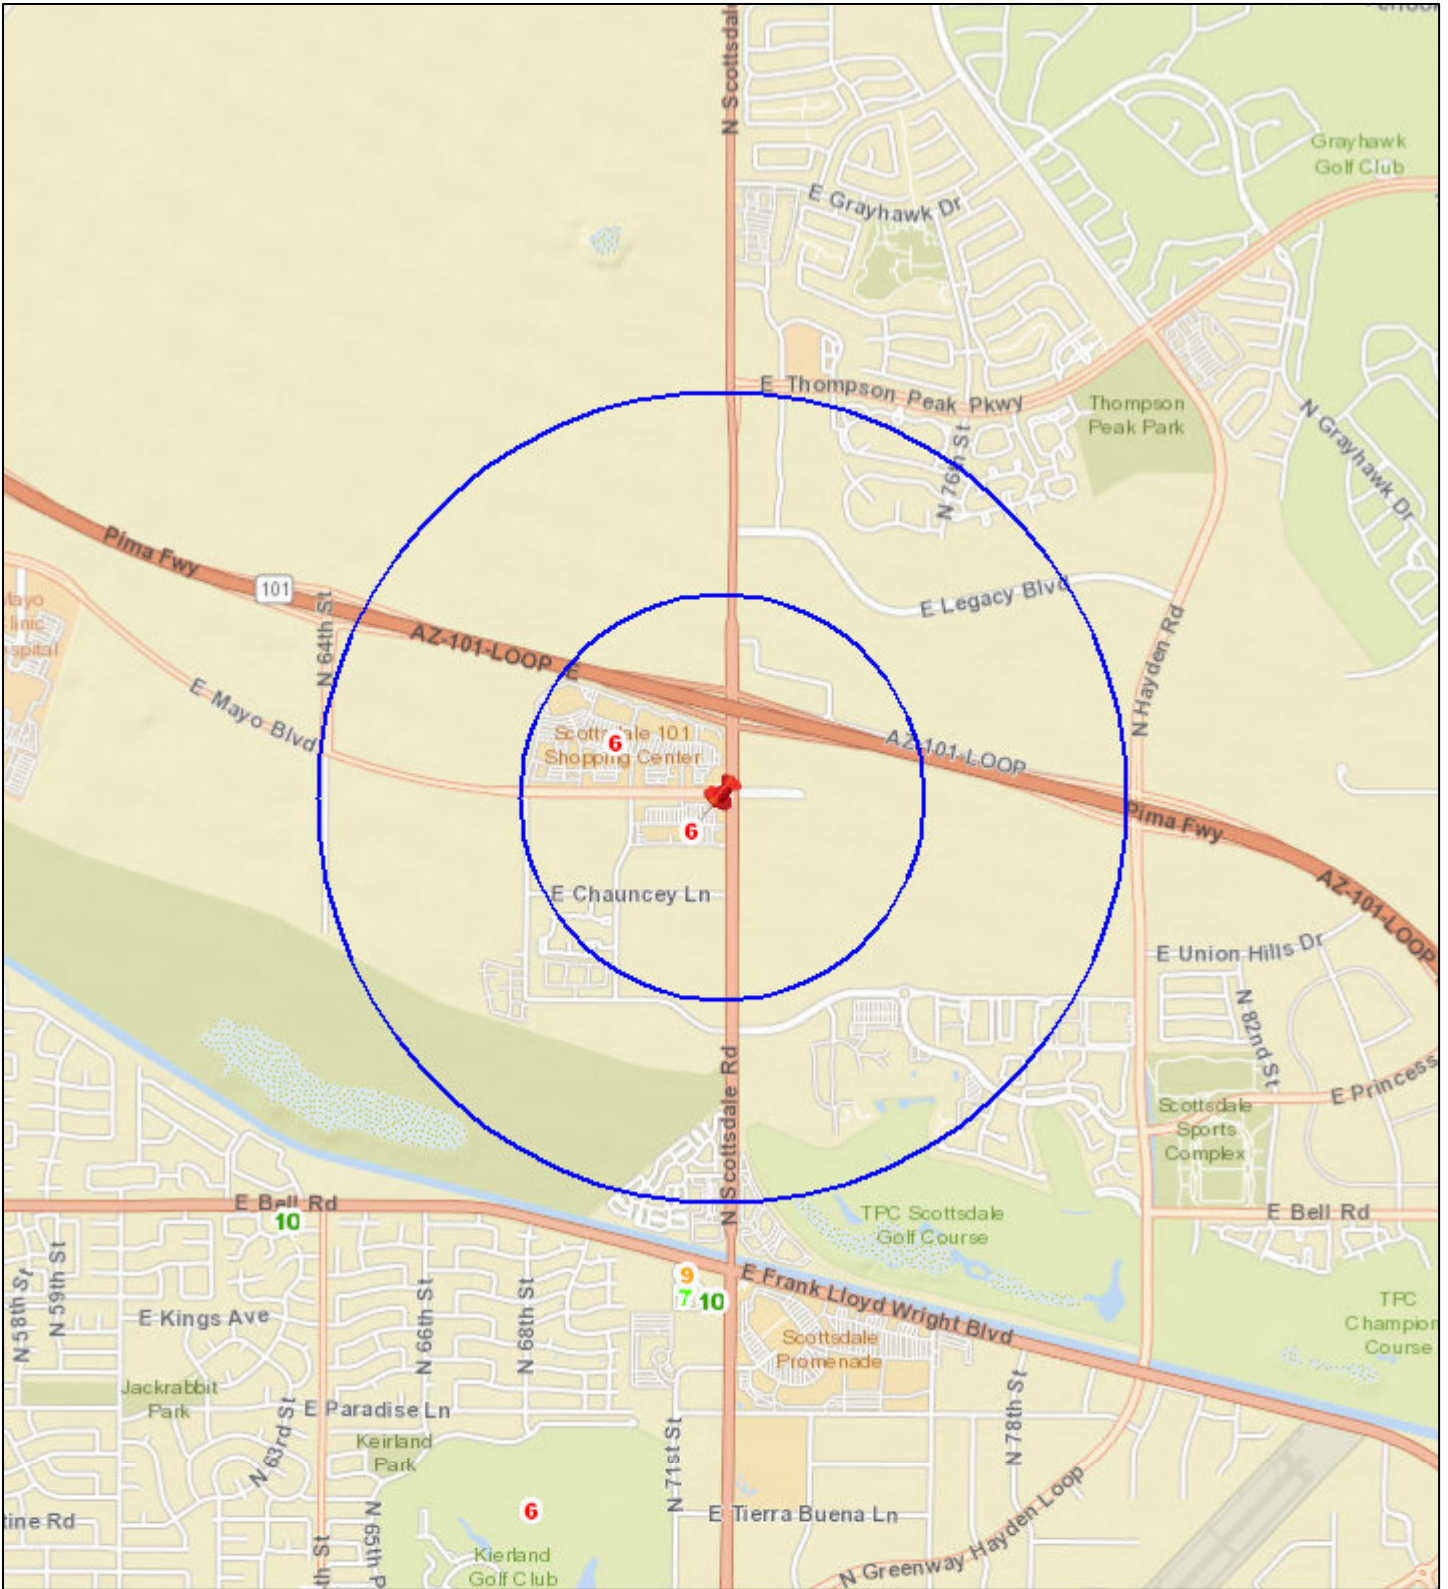

Liquor License Map: MR MESQUITE TAQUERIA

7000 E MAYO BLVD

Date: 6/26/2020