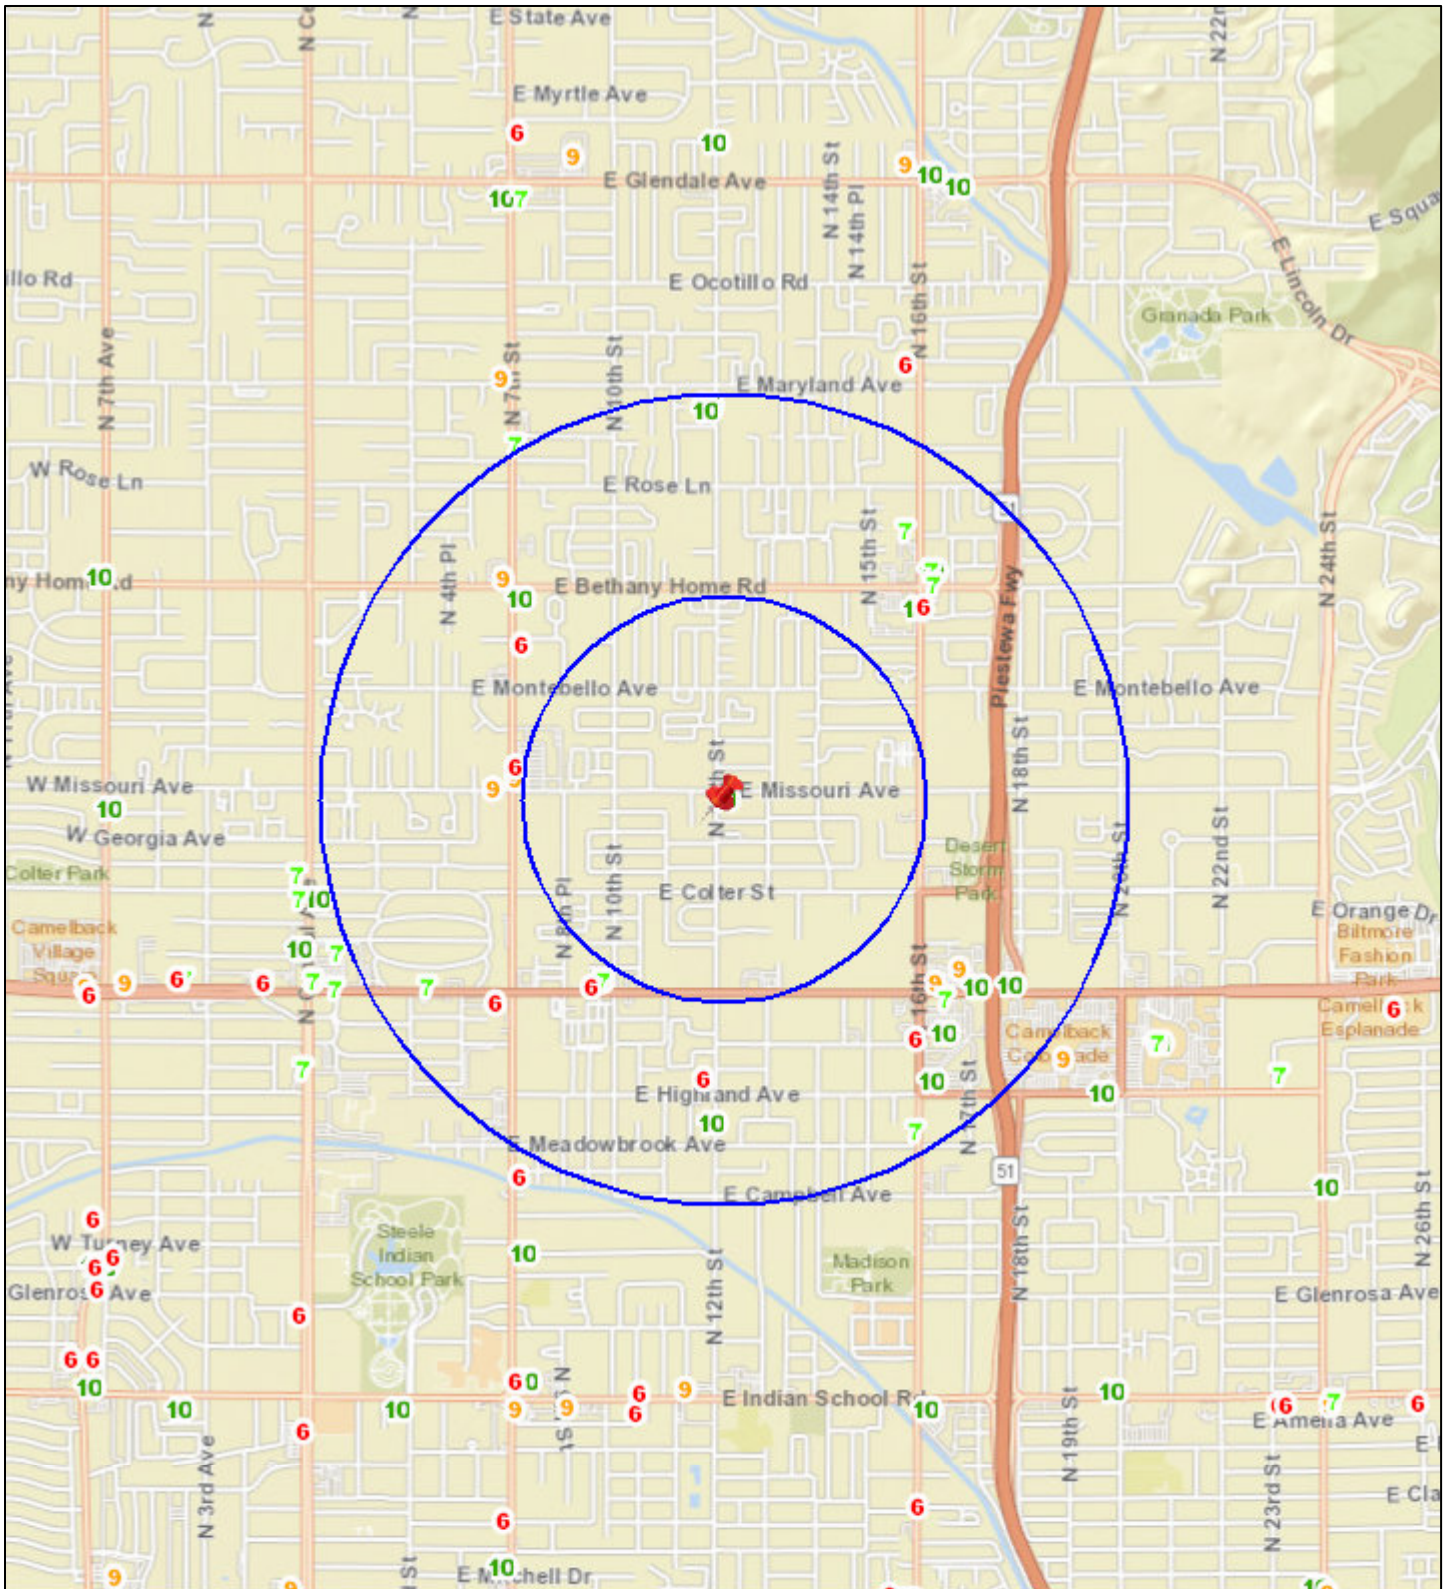

# Liquor License Map: DAILY STOP

1201 E MISSOURI AVE

Date: 7/7/2021