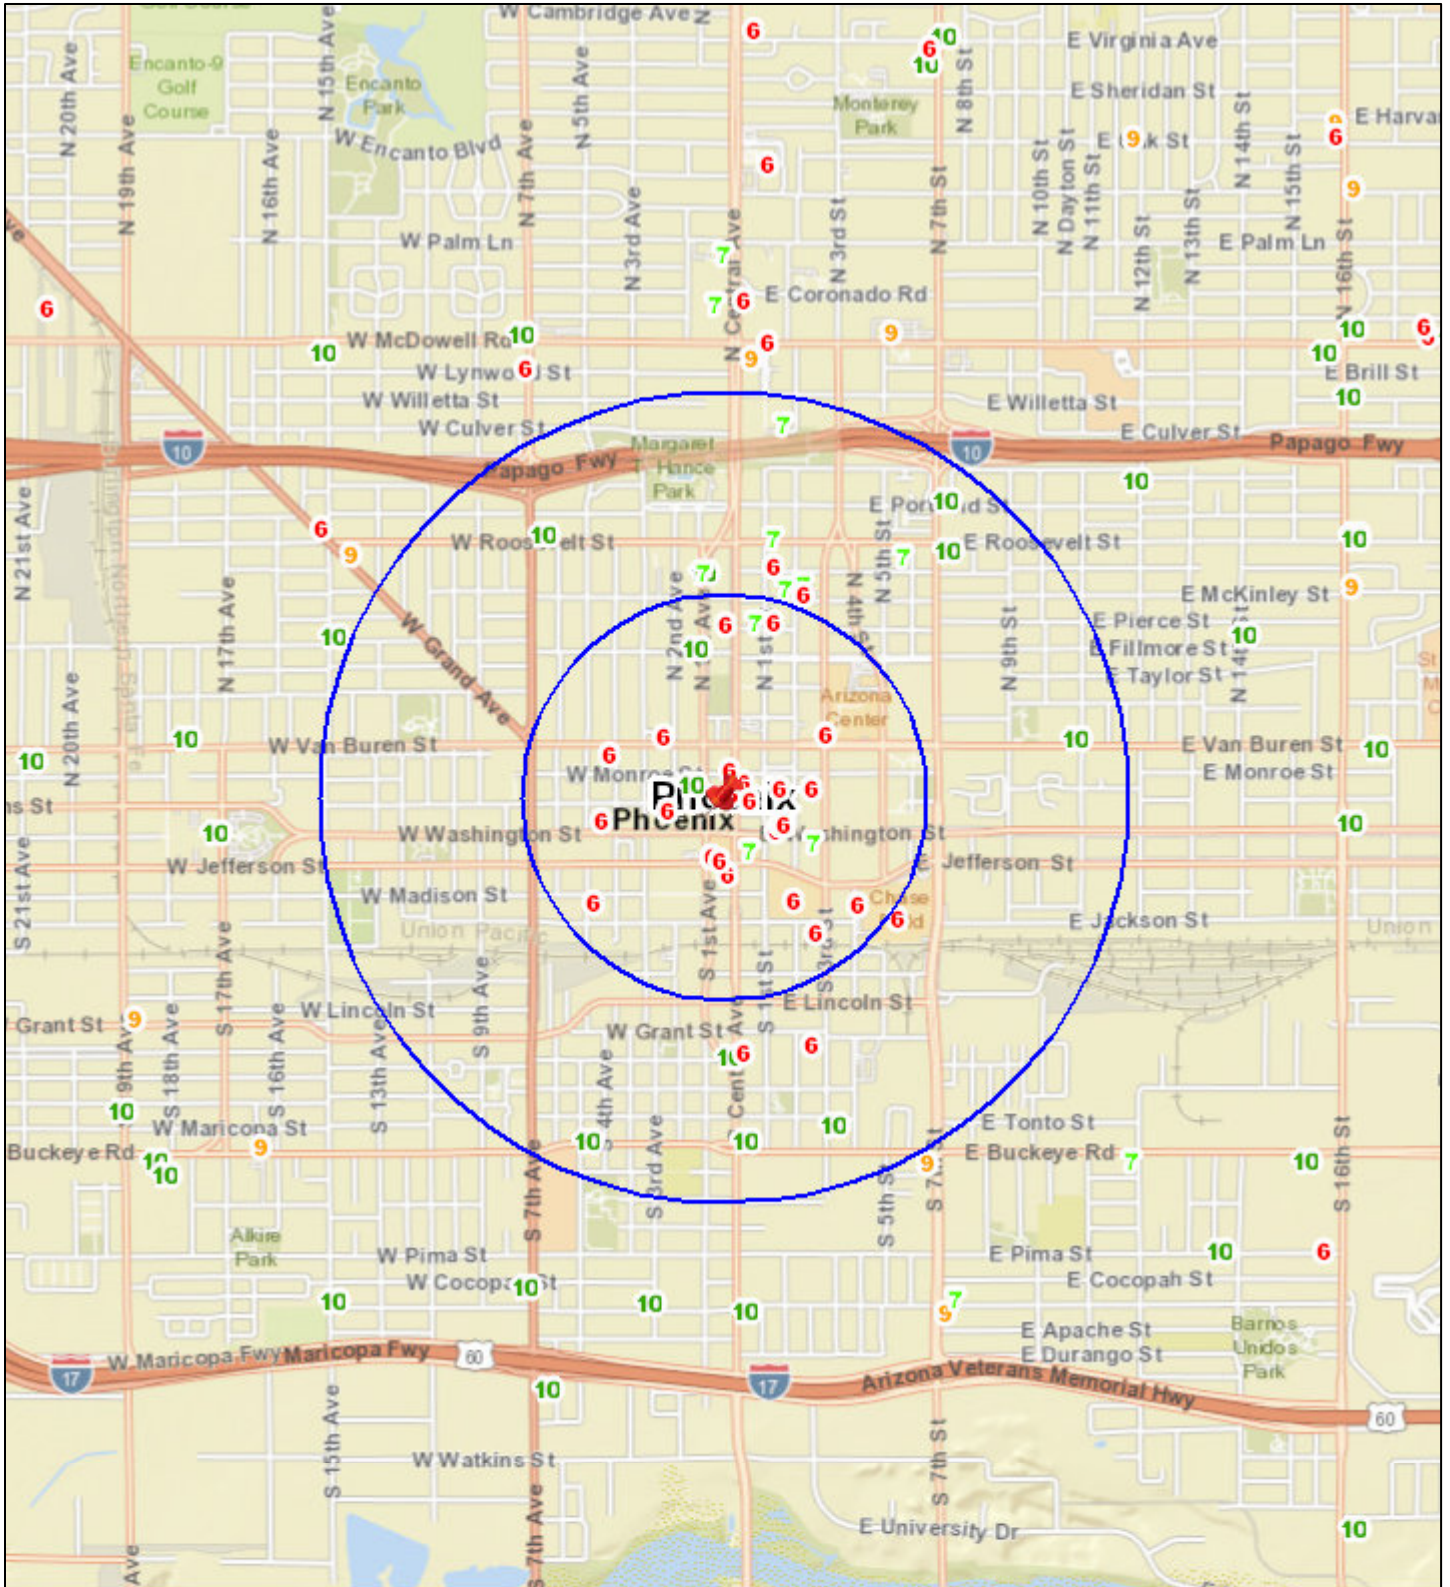

Liquor License Map: ZEN THAI CAFE

110 N CENTRAL AVE

Date: 1/26/2018