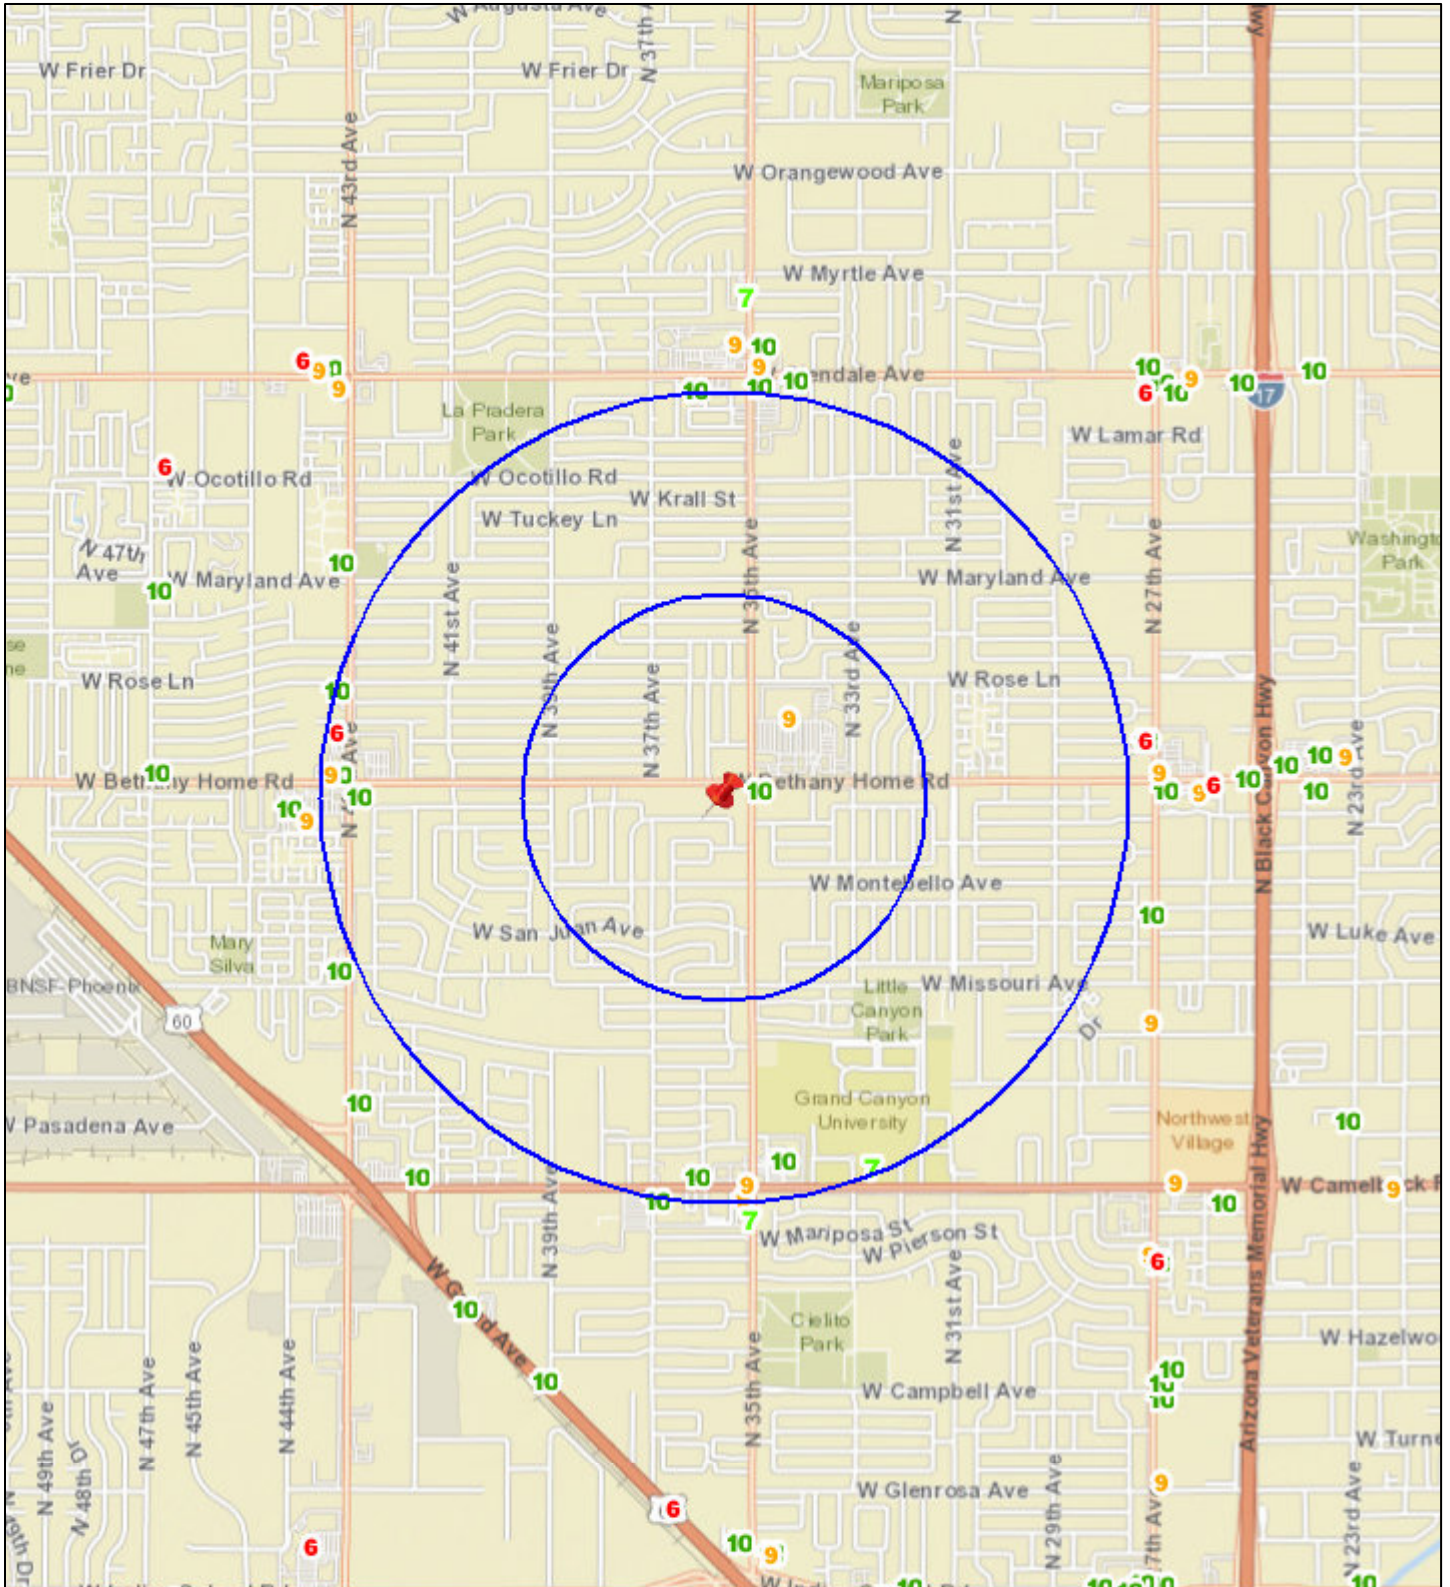

Liquor License Map: ADDIS ABABA REST & CAFE

3527 W BETHANY HOME RD

Date: 4/19/2023