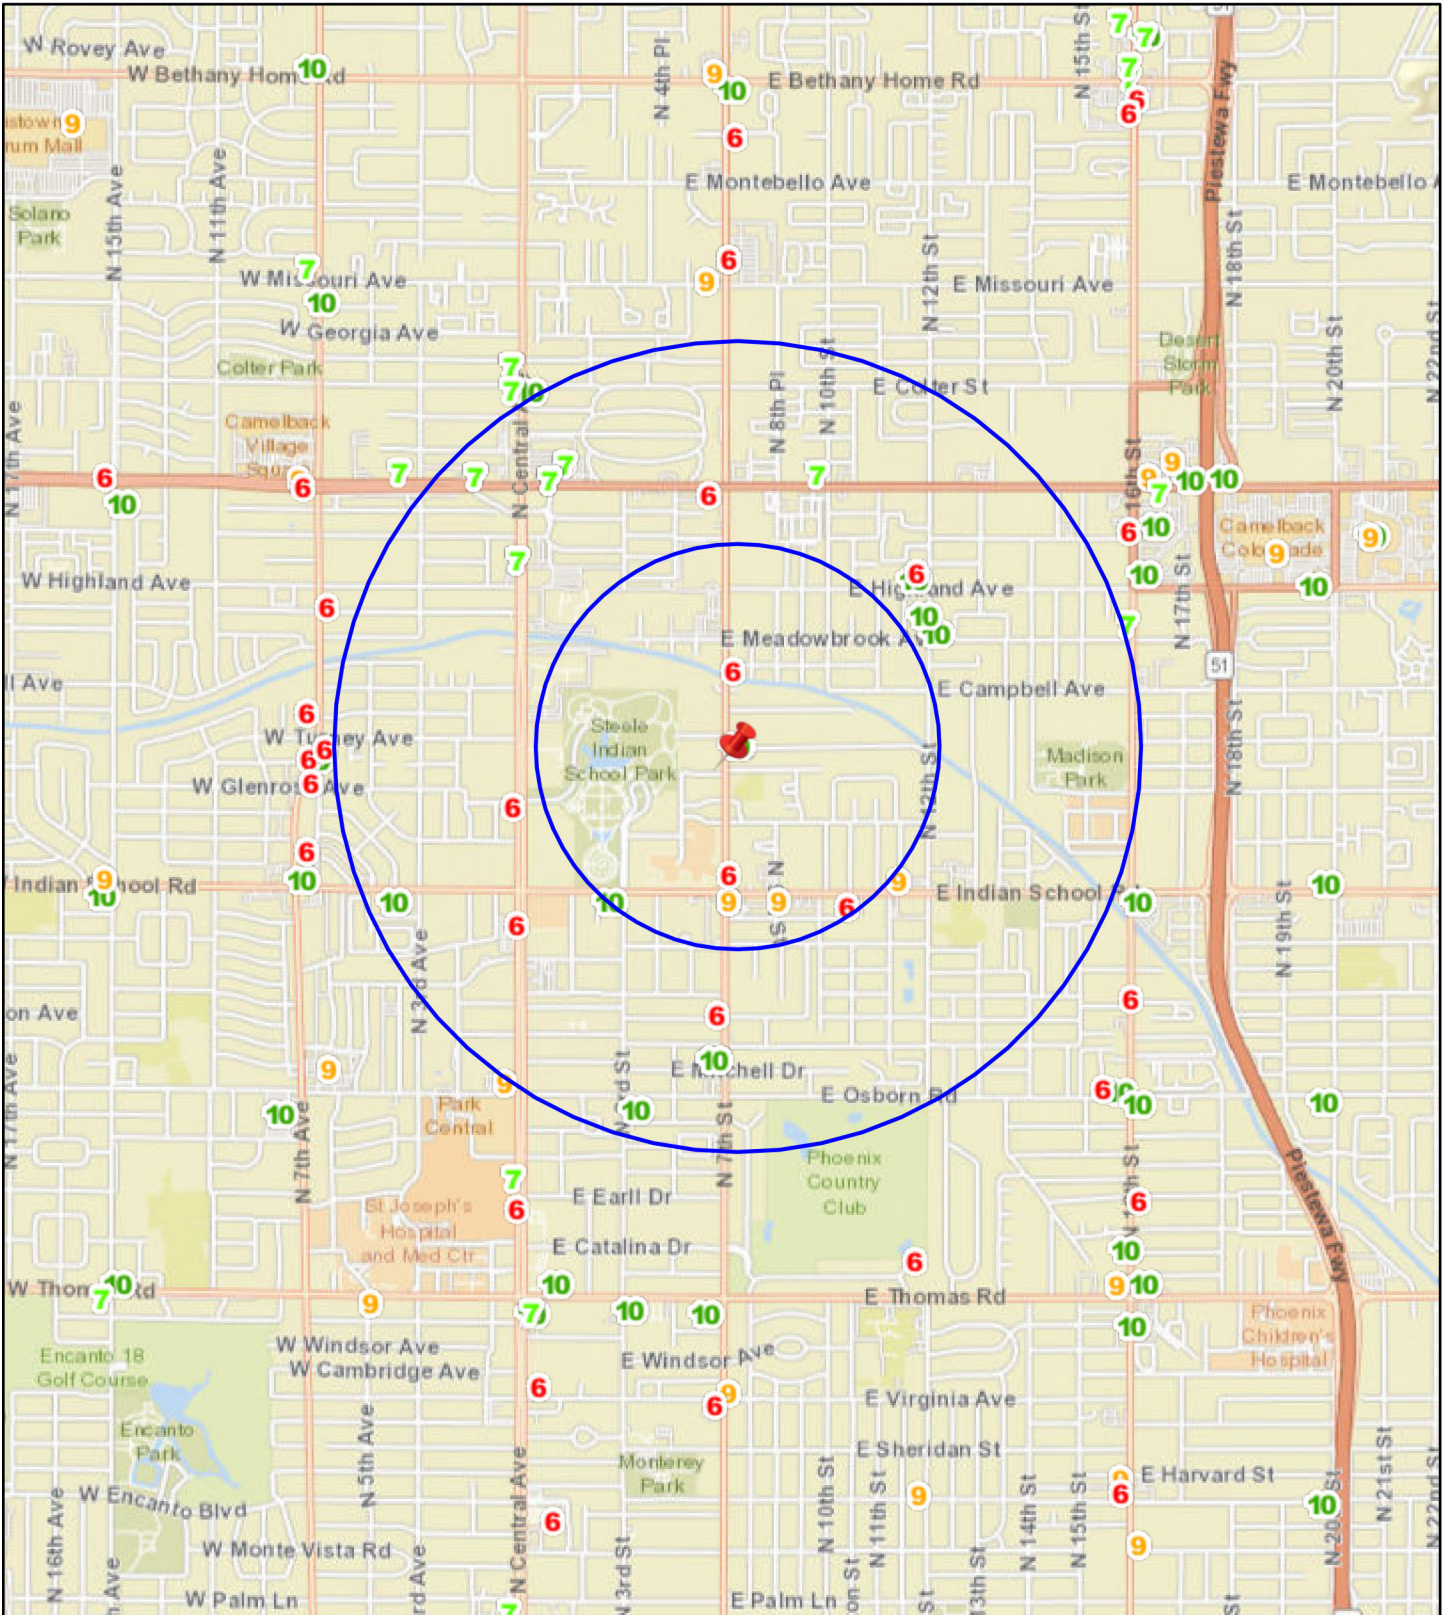

# Liquor License Map: TURNEY NEIGHBORHOOD MARKET

710 E TURNEY AVE

Date: 3/25/2026