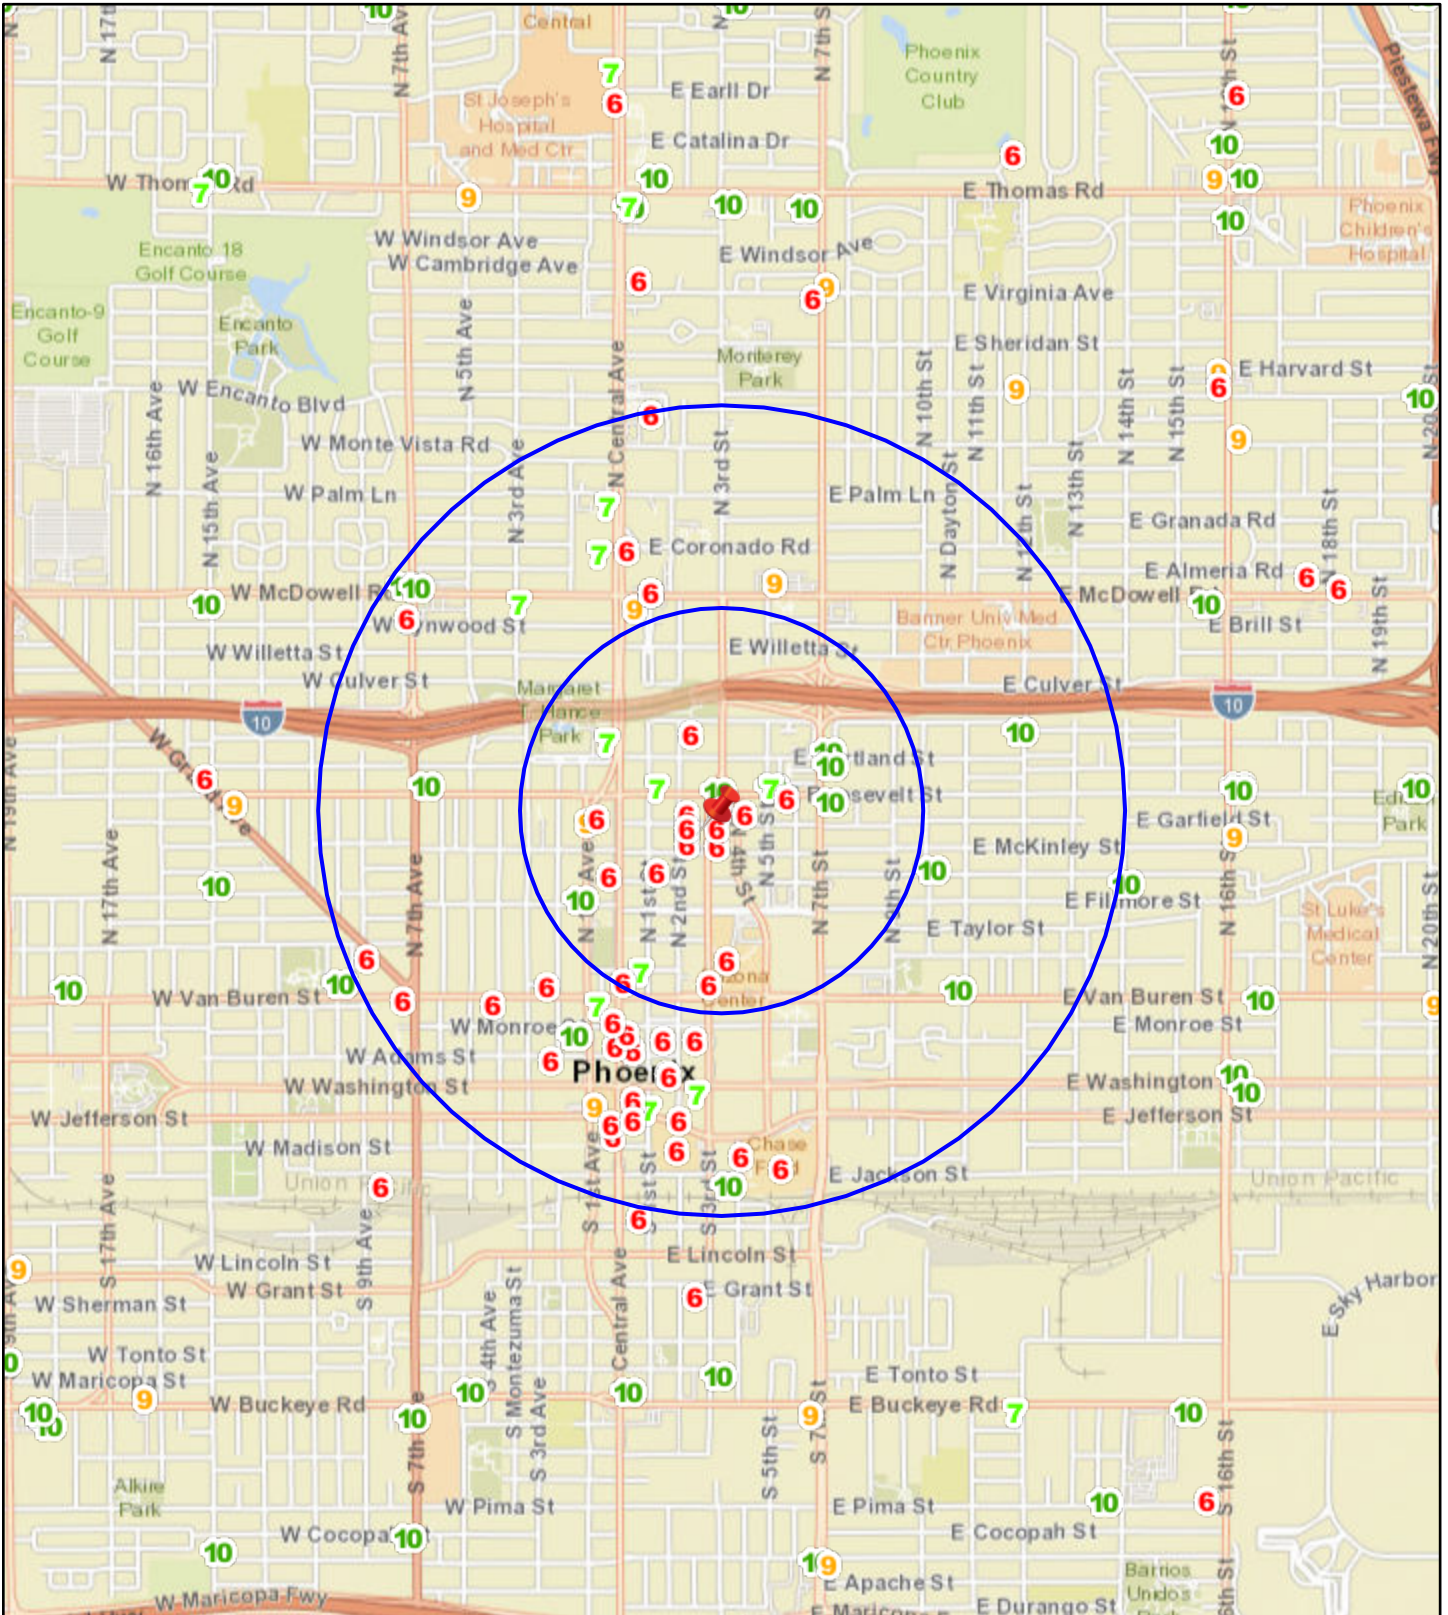

Liquor License Map: JOBOT

333 E ROOSEVELT ST

Date: 3/16/2026