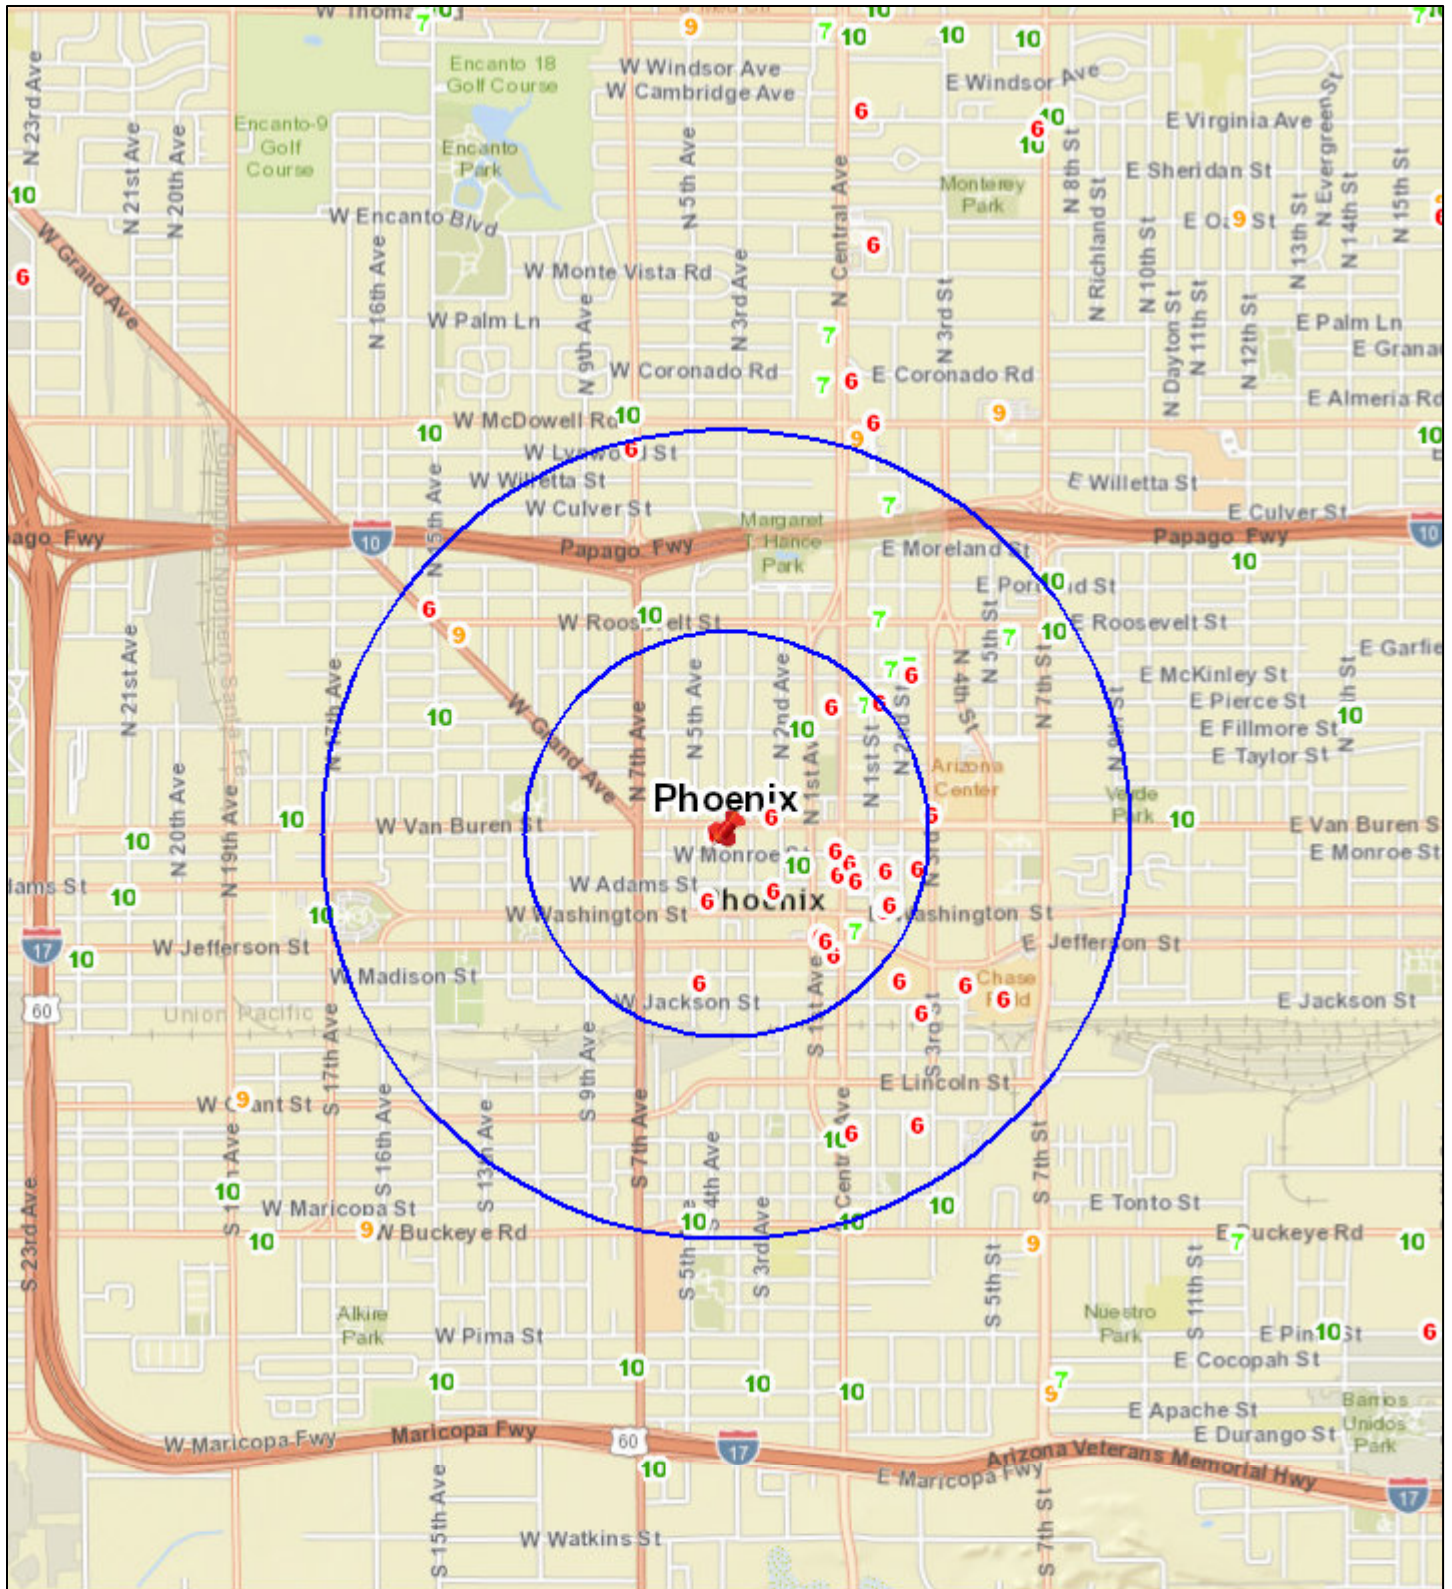

Liquor License Map: STATE 48 BREWERY

345 W VAN BUREN ST

Date: 11/16/2017