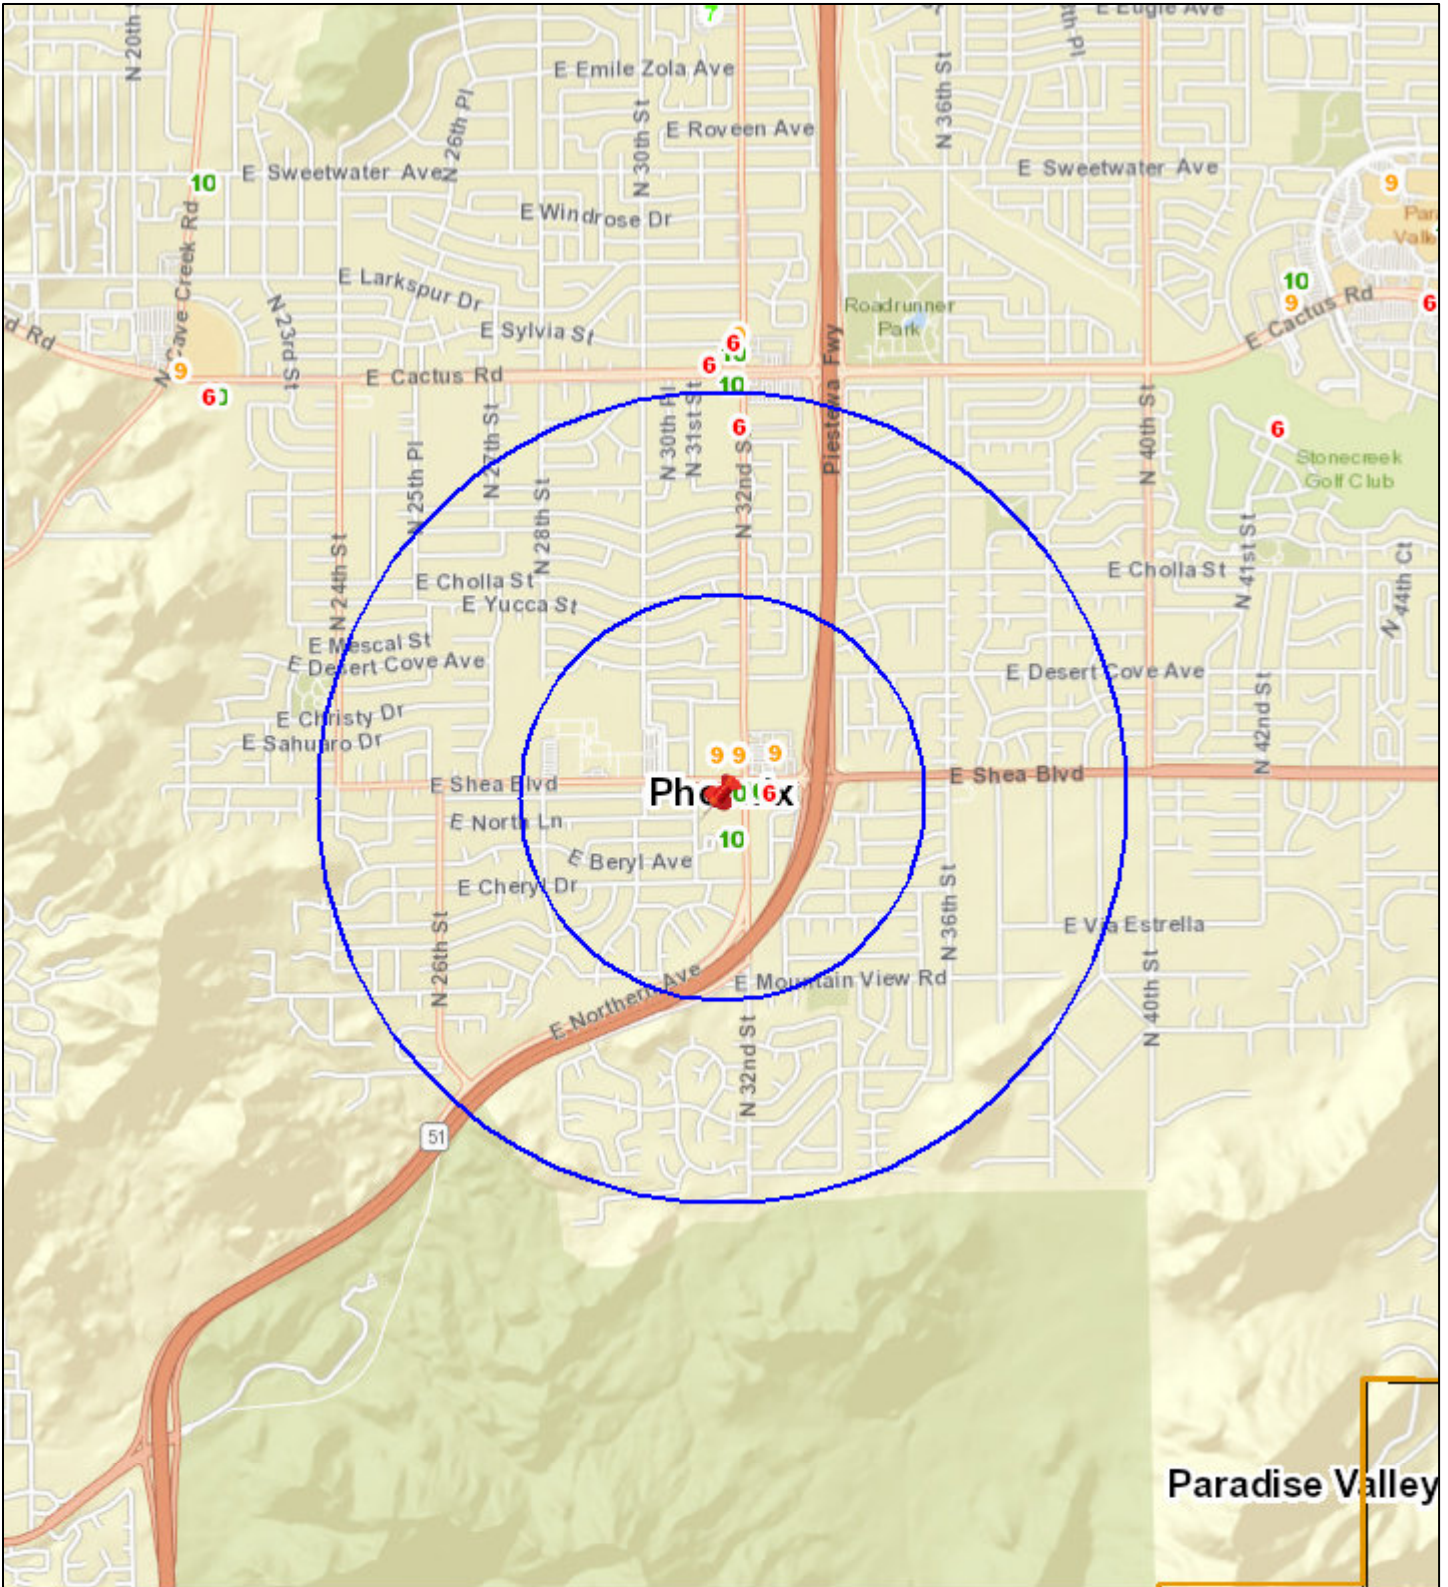

Liquor License Map: TAPHOUSE KITCHEN

3131 E SHEA BLVD

Paradise Valley

Date: 2/6/2018