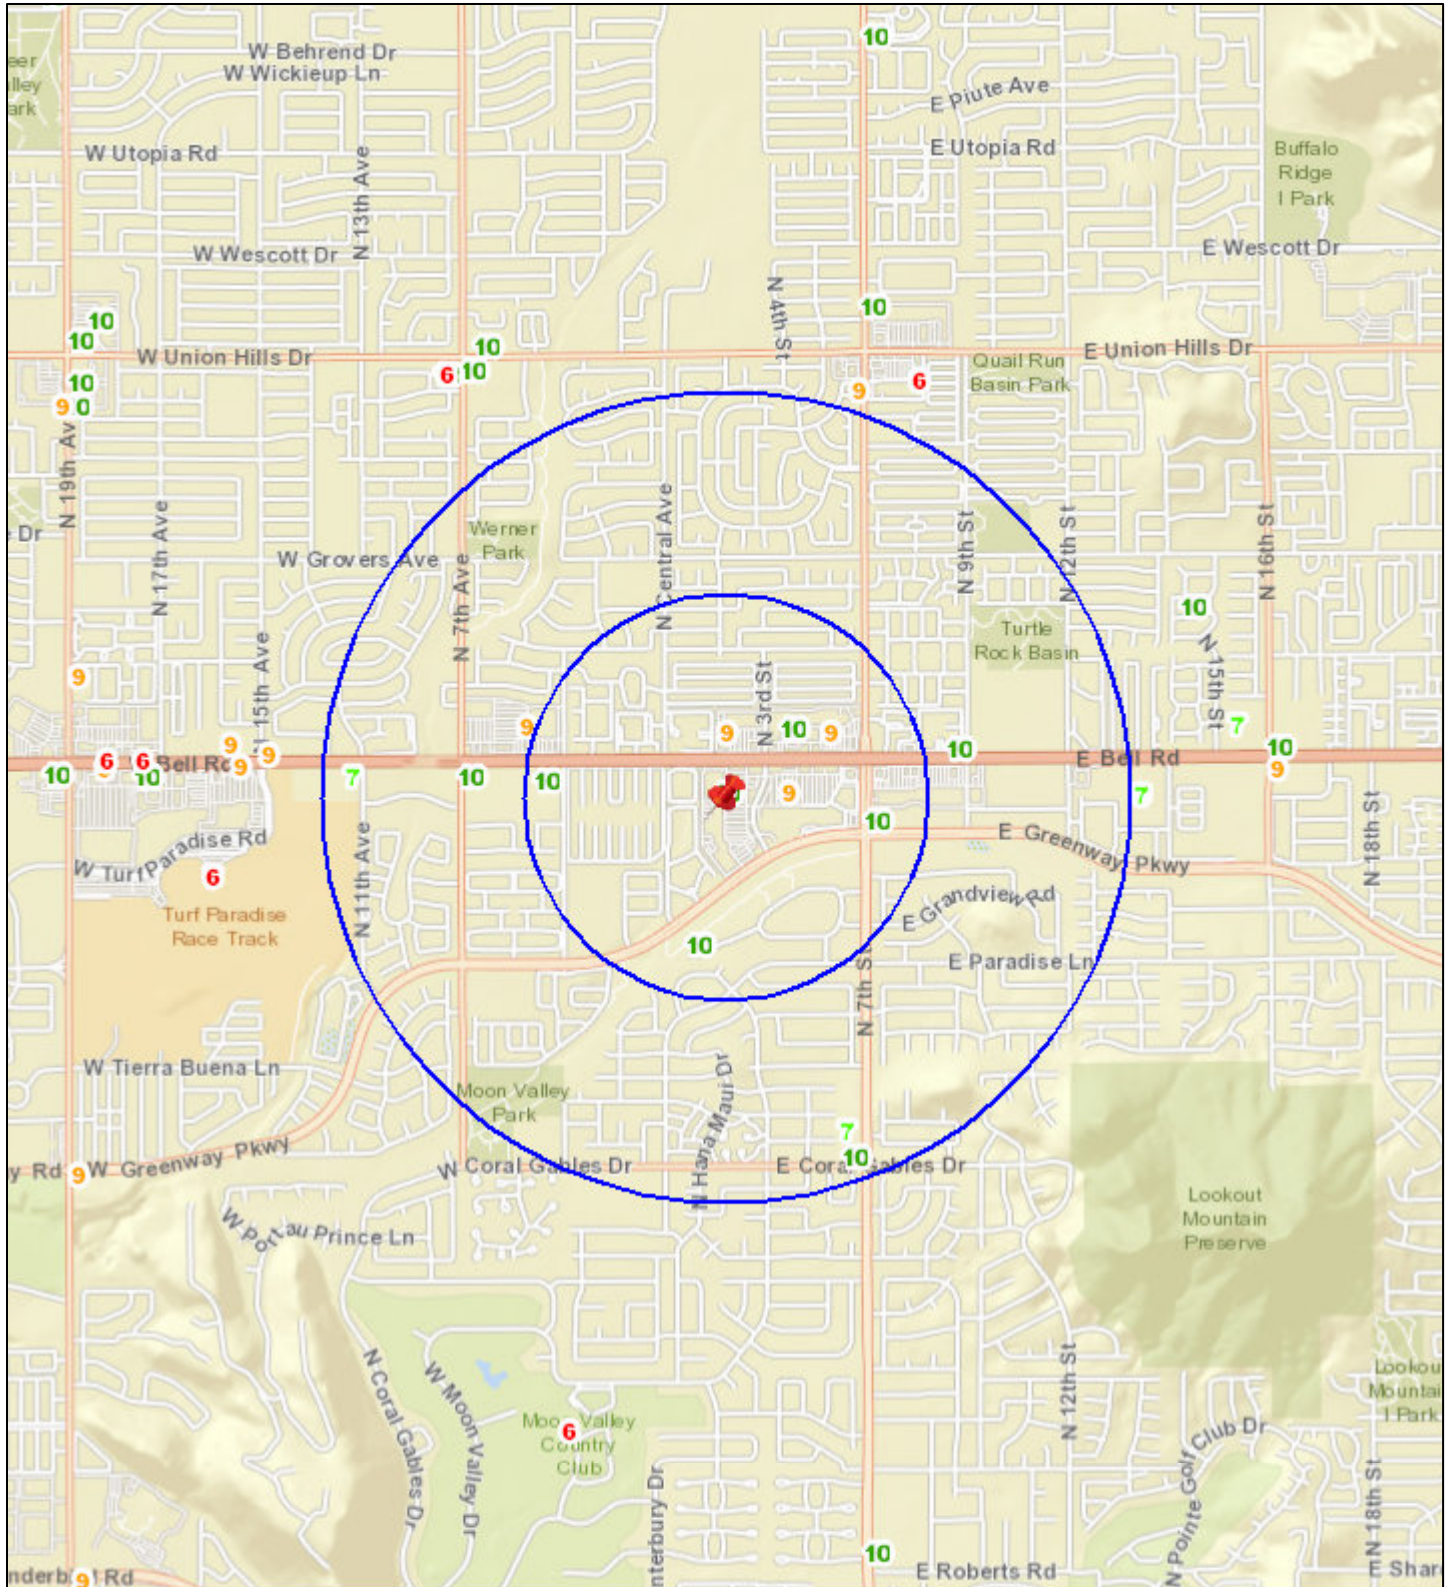

Liquor License Map: ROADHOUSE CINEMAS

245 E BELL RD

Date: 3/5/2020